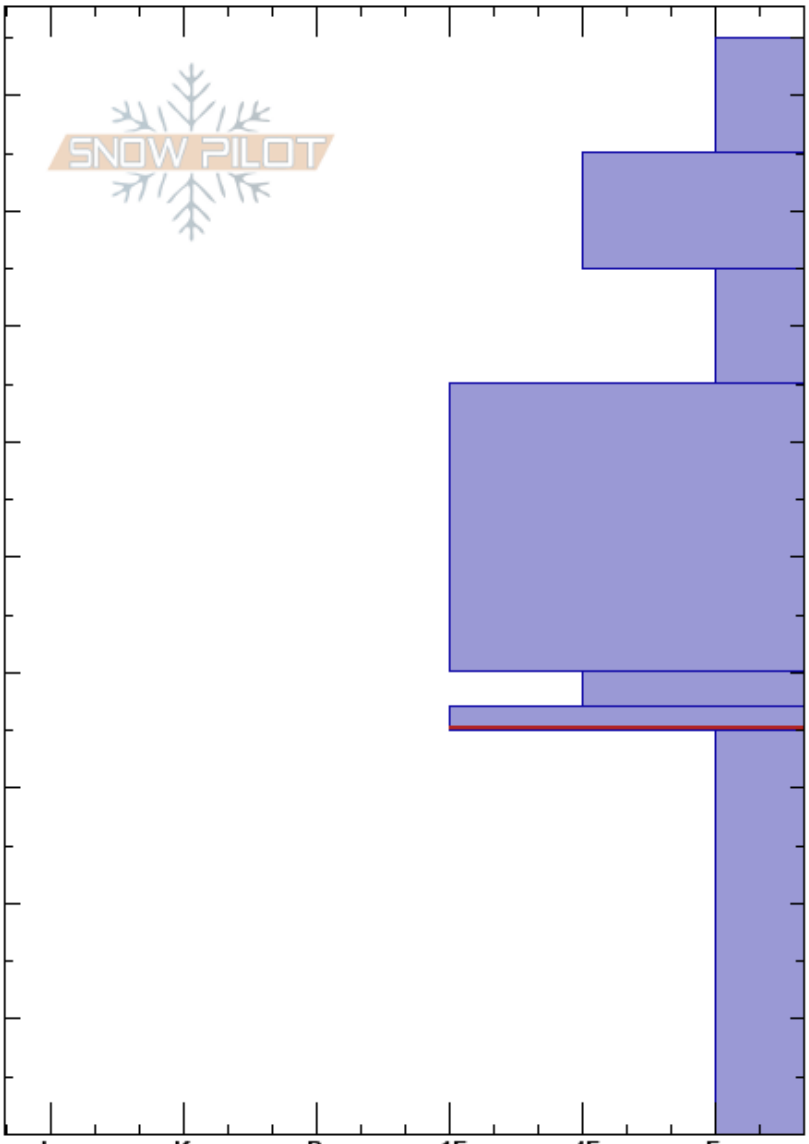

Mt Arkansas
 Mosquito Range
 CO
Elevation: 12572 ft
Aspect: 72°
Specifics: Pit is adjacent to avalanche: flank;

David Engdahl
 01/12/2021 - 1:30pm
Co-ord: 39.34301N, -106.18033W
Slope Angle: 32°
Wind Loading: no

Stability:
Air Temperature: 0°C
Sky Cover: SCT
Precipitation: NO
Wind: Calm

HS:95
 37-35cm: Problematic layer

Depth (cm)	Crystal		Moisture	ρ kg/m ³	Stability tests & Layer comments
	Form	Size			
95					
90	/	1			
80	•				
70	□	1			
60					
50	•				
40	□				
35	⊙⊙	2			CT19, SP @35cm x2 ECTP27 @35cm SP PST80/100 (End) @35cm x2
20	^	2.4			
10					
0					

Notes: The ice crust (35cm) is largely decomposing in this area.