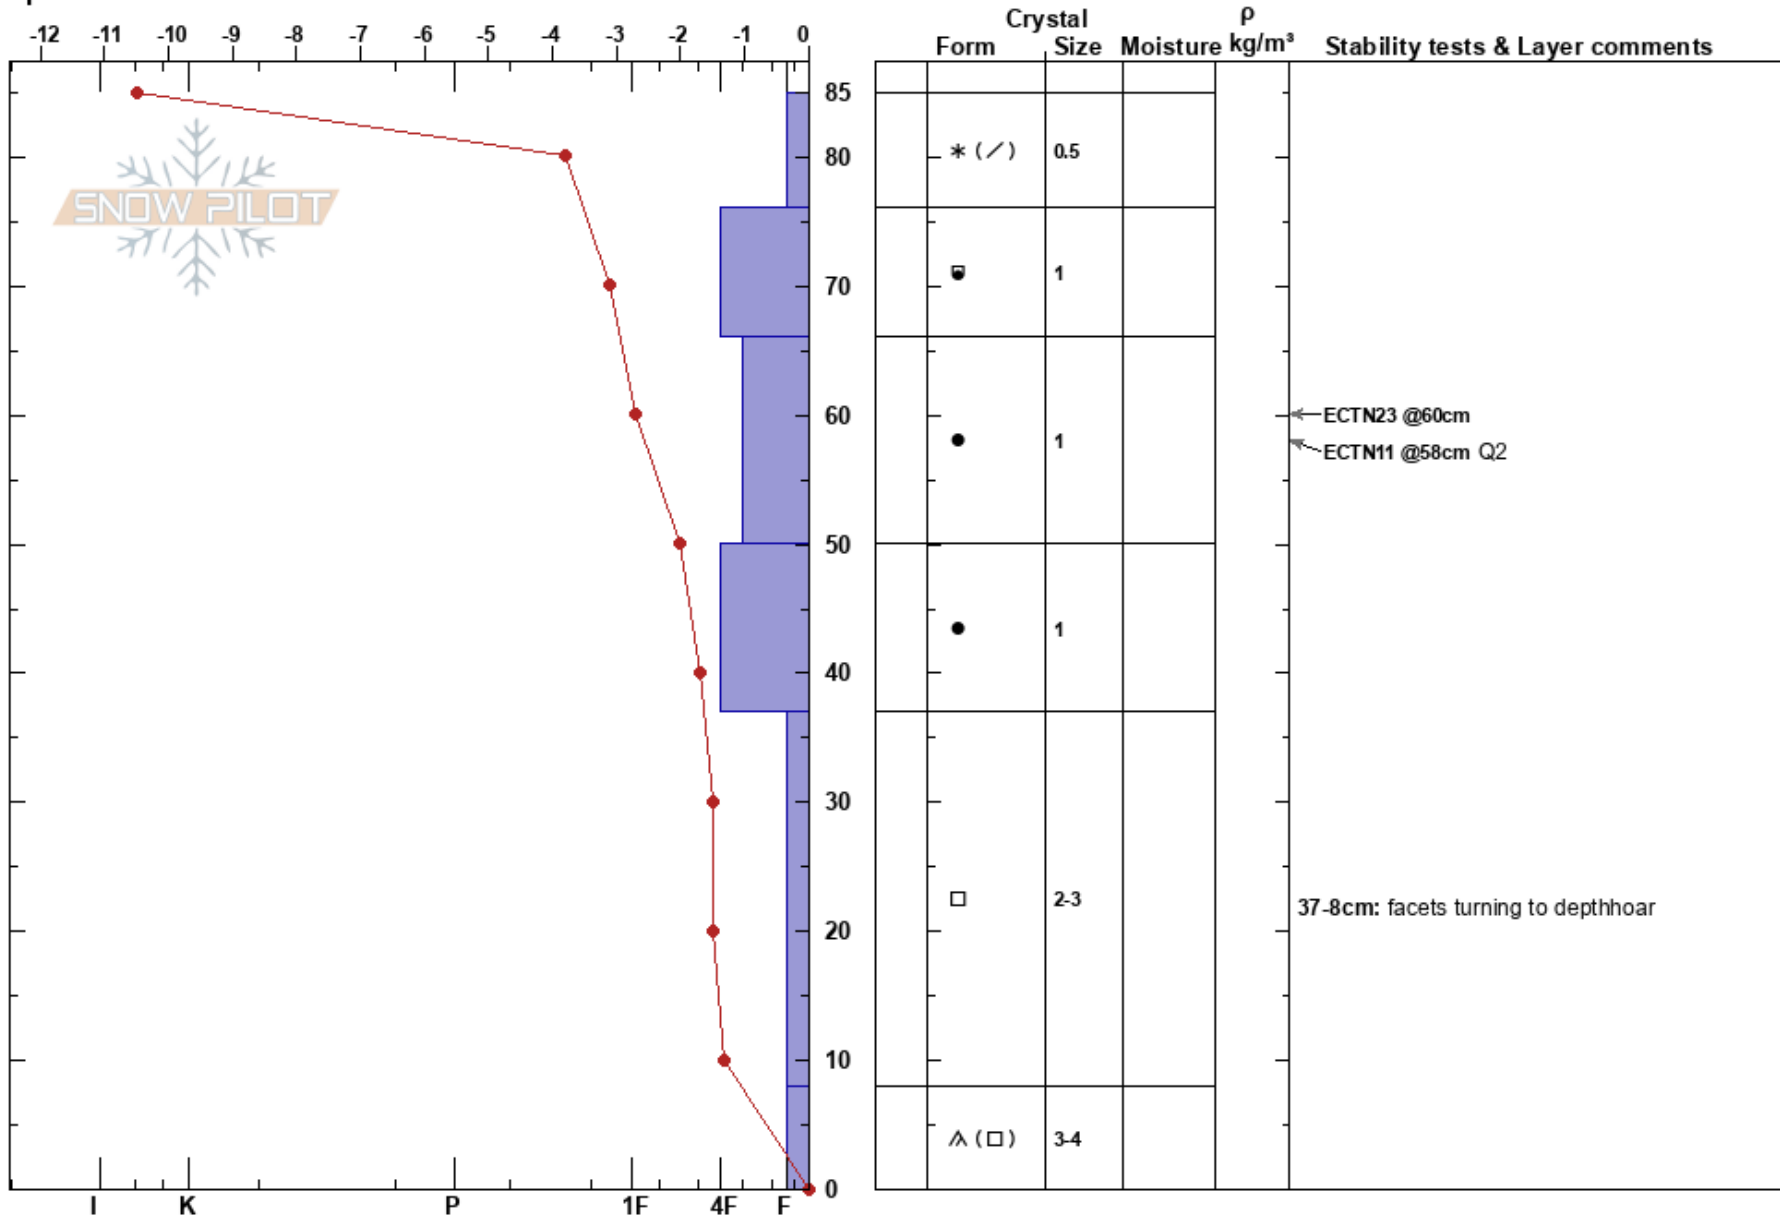

North Study Plot
 Gallatin Range-N
 MT
 Elevation: 2512 m
 Aspect: 345°
 Specifics:

Keith Kohlberg
 01/06/2021 - 1:00pm
 Co-ord: 45.24728N, -111.45260W
 Slope Angle: 28°
 Wind Loading: previous

Stability:
 Air Temperature: -4°C
 Sky Cover: FEW
 Precipitation: NO
 Wind: Calm

HS:85
 PF:80
 Layer Notes:
 66-50cm: Problematic layer
 37-8cm: facets turning to depthhoar

Notes: