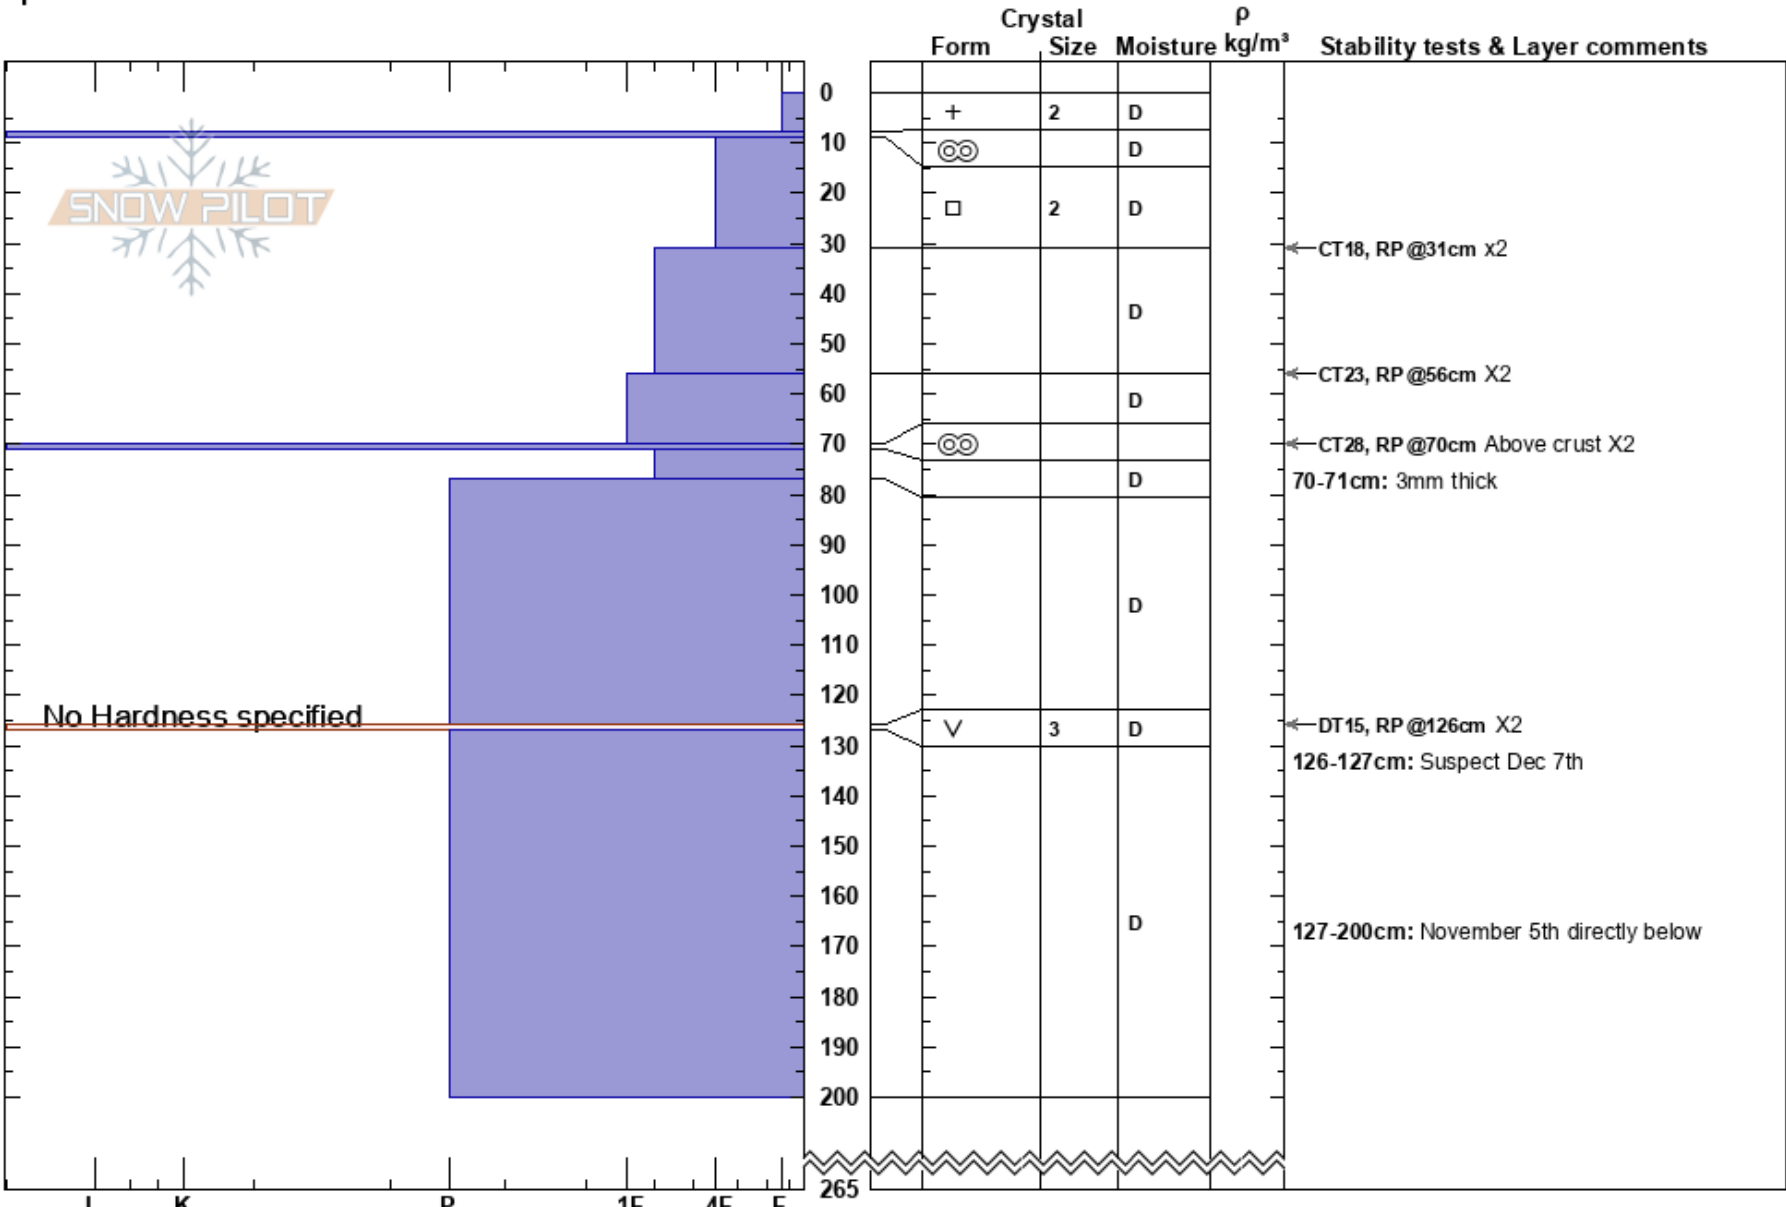

Balu Pass
 Columbia Mountains
 BC
Elevation: 1915 m
Aspect: NW
Specifics:

Ari Bruns
 11/01/2021 - 13:20
Co-ord: 11U 460122E 5681964N
Slope Angle: 20°
Wind Loading:

Stability:
Air Temperature: -4.6°C
Sky Cover: OVC
Precipitation: S1
Wind: SW Moderate

HS:265
PF:50
Layer Notes:
 70-71cm: 3mm thick
 126-127cm: Suspect Dec 7th
 127-200cm: November 5th directly below

Notes: Stopped snowing at 1345