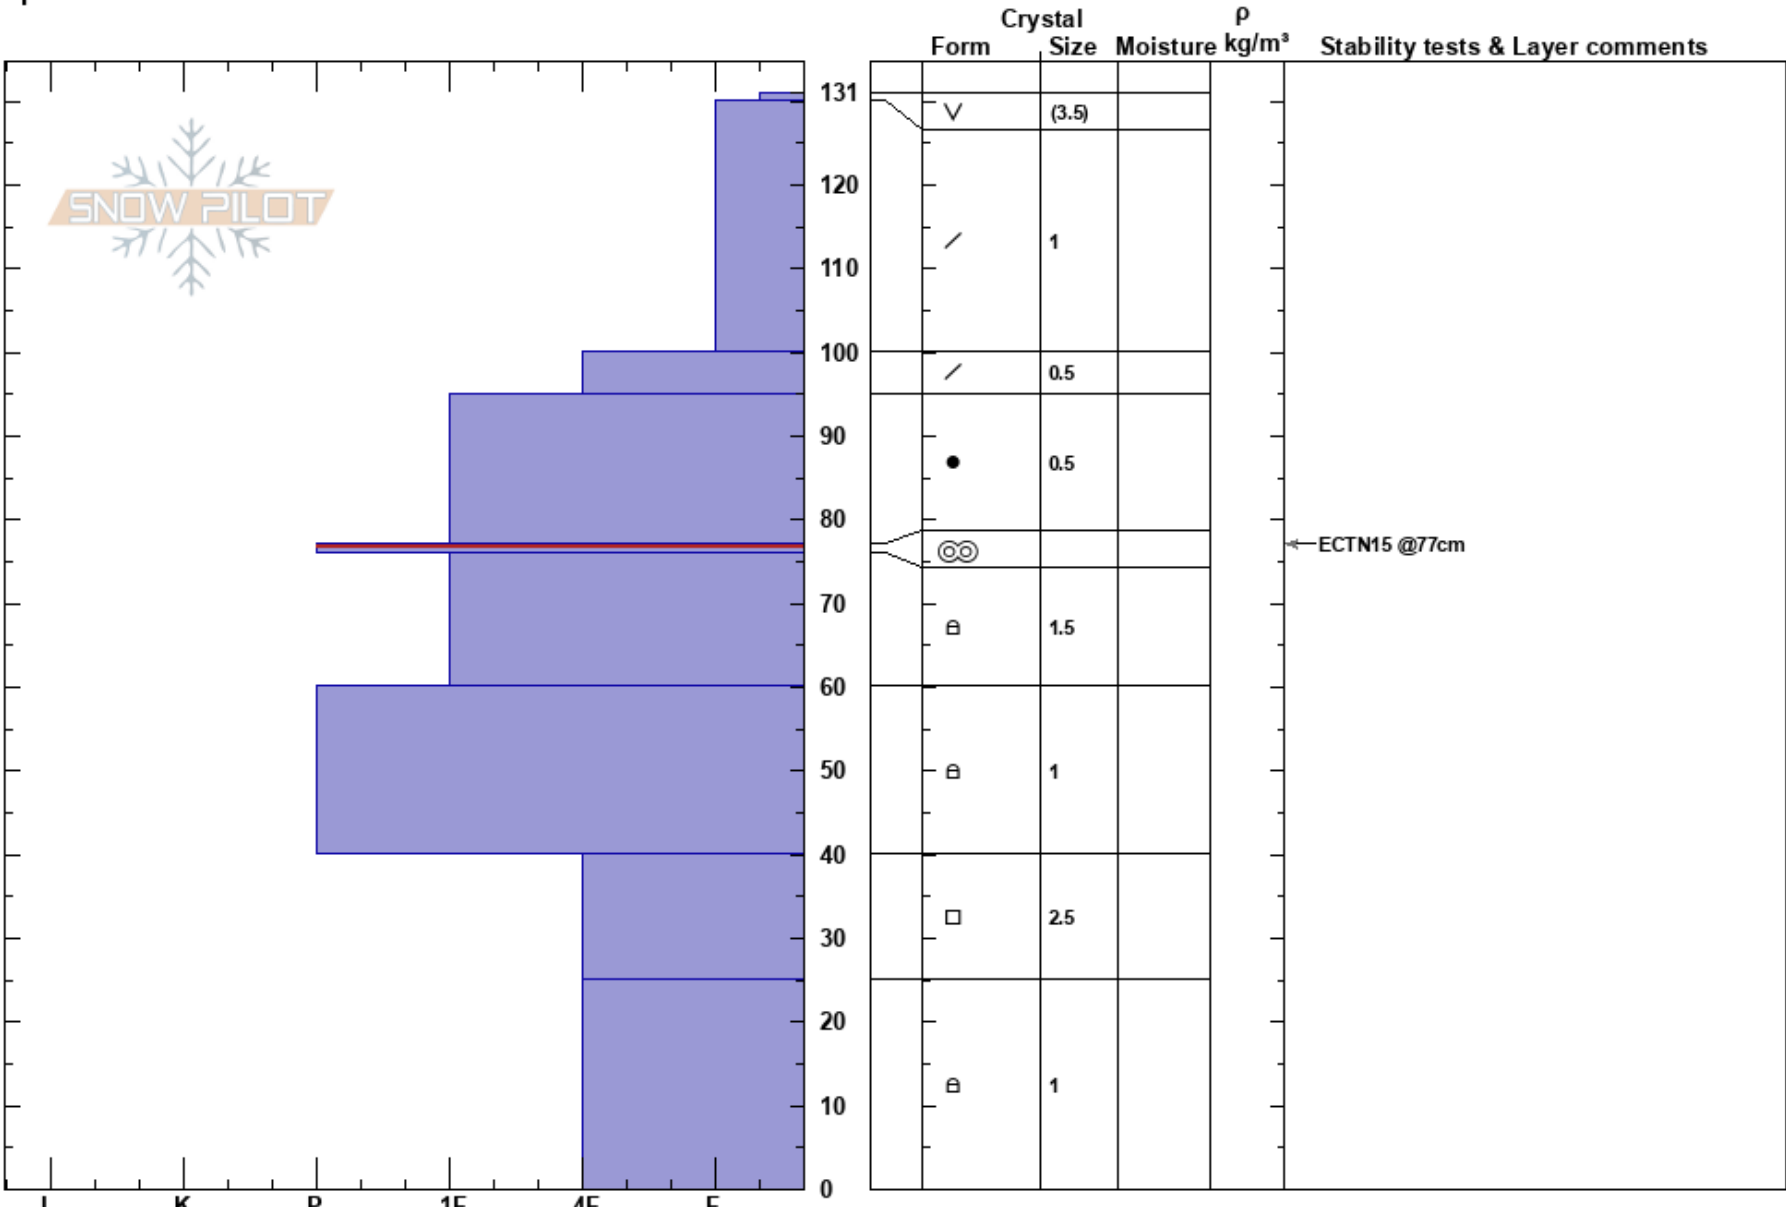

25 Short  
 Teton Range  
 WY  
 Elevation: 2617 m  
 Aspect: W  
 Specifics:

Alex Drinkard  
 01/11/2021 - 12:30pm  
 Co-ord: 43.69731N, -110.77549W  
 Slope Angle: 25°  
 Wind Loading:

Stability:  
 Air Temperature:  
 Sky Cover:  
 Precipitation:  
 Wind:

HS:131  
 PF:45 77-76cm:Problematic layer  
 PS:30

Layer Notes:  
 Stability tests & Layer comments

Notes: High temps from inversion and solar radiation formed surface crust throughout the day.