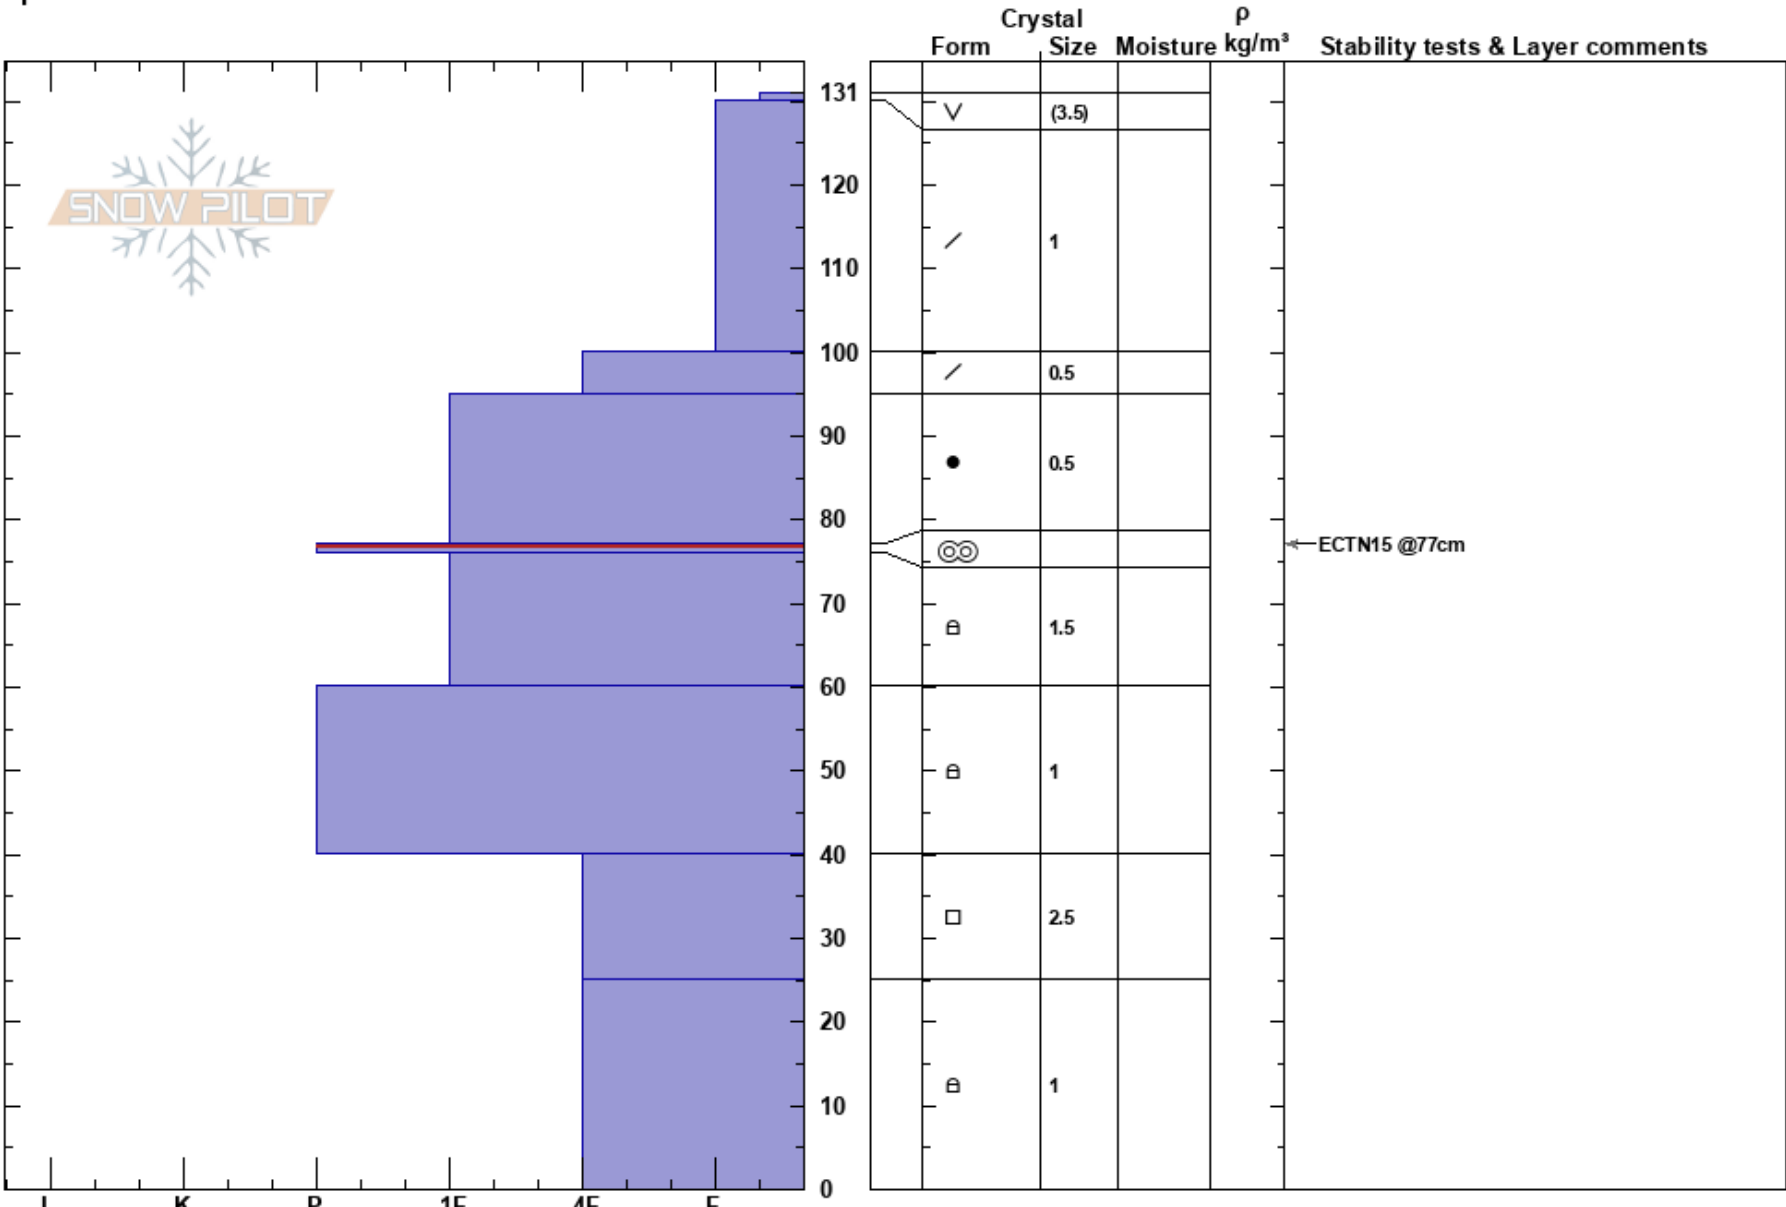

25 Short
 Teton Range
 WY
 Elevation: 2617 m
 Aspect: W
 Specifics:

Alex Drinkard
 01/11/2021 - 12:30pm
 Co-ord: 43.69731N, -110.77549W
 Slope Angle: 25°
 Wind Loading:

Stability:
 Air Temperature:
 Sky Cover:
 Precipitation:
 Wind:

HS:131
 PF:45 77-76cm:Problematic layer
 PS:30

Layer Notes:
 Stability tests & Layer comments

Notes: High temps from inversion and solar radiation formed surface crust throughout the day.