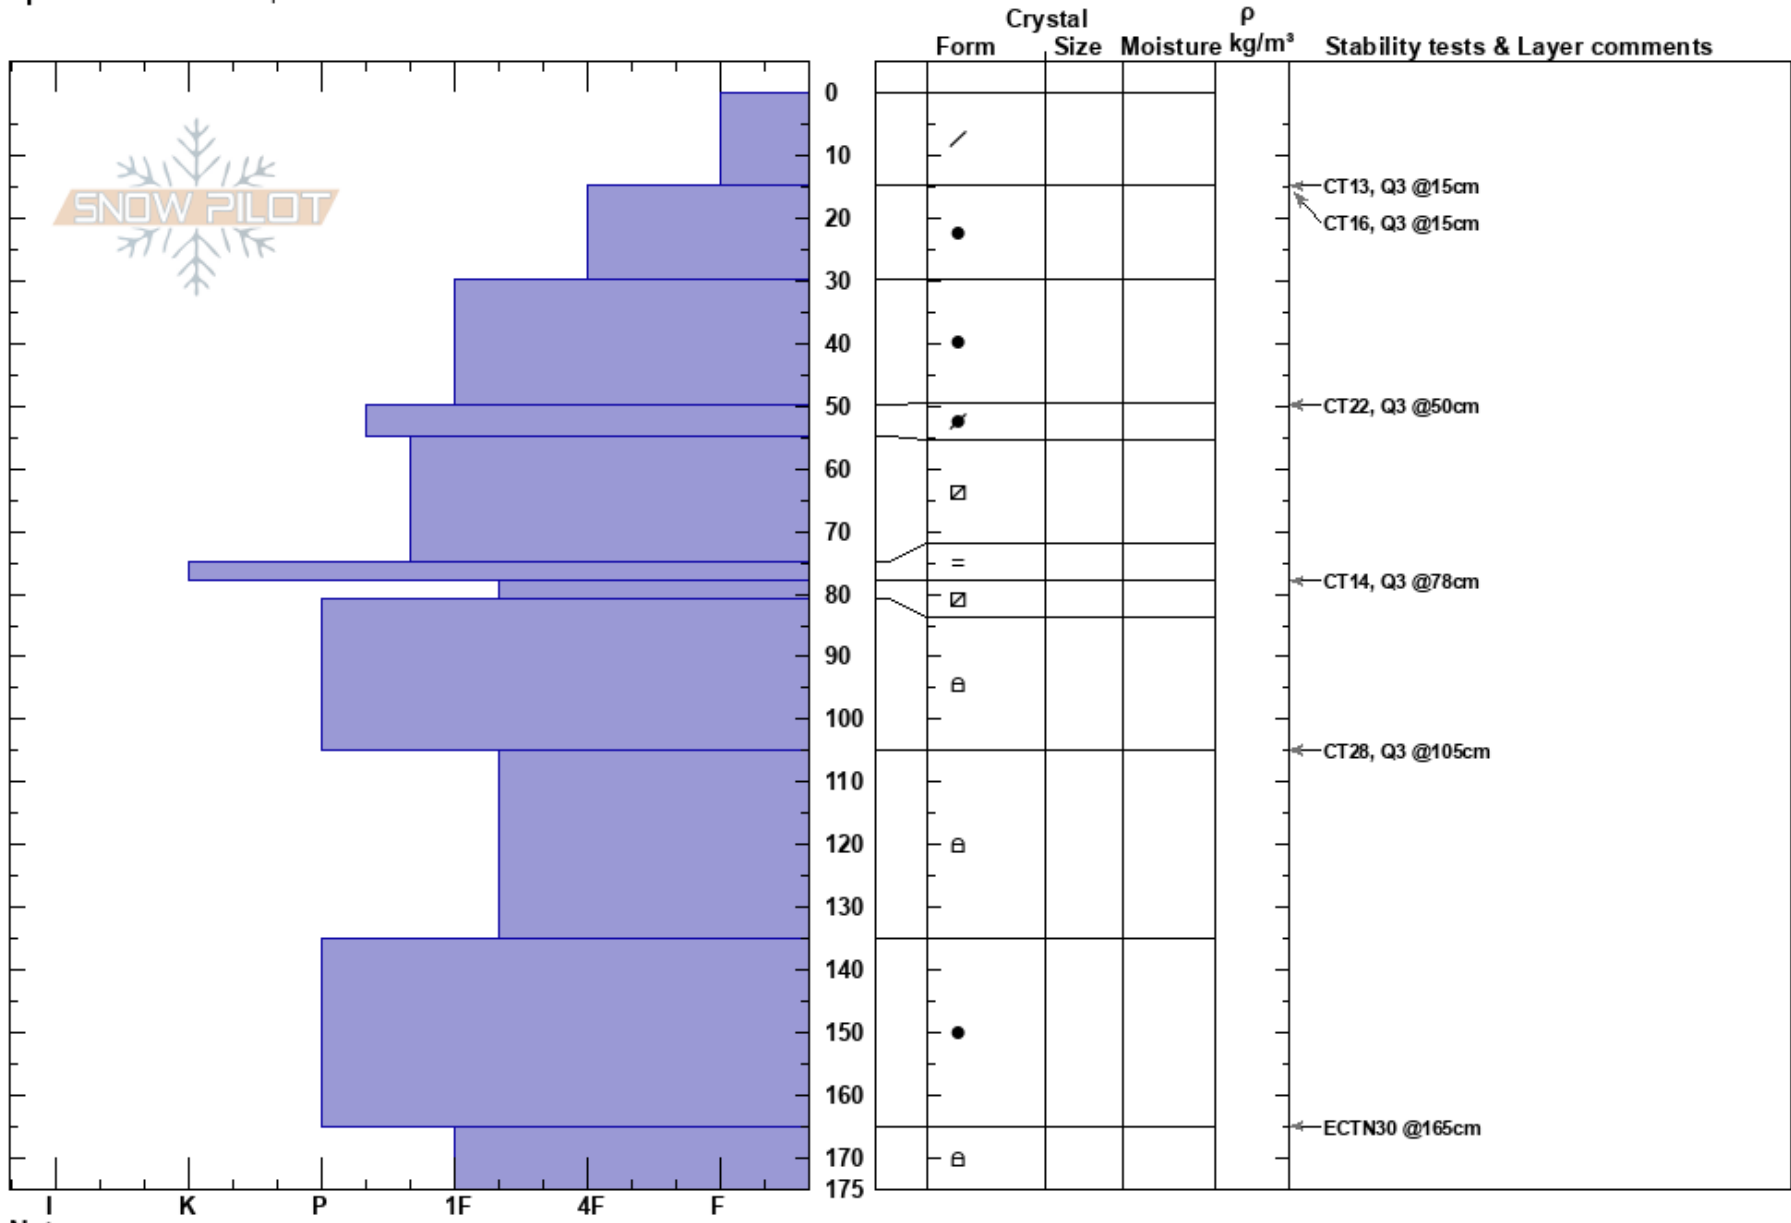

Grassy, Vance Cr, PAC  
 Payette National Forest  
 ID  
 Elevation: 7751 ft  
 Aspect: 45°  
 Specifics: We skied slope

Tyler Rumburg  
 01/11/2021 - 11:00am  
 Co-ord: 45.18334N, -116.19634W  
 Slope Angle: 22°  
 Wind Loading: yes

Stability: **HS:175** Layer Notes:  
 Air Temperature:  
 Sky Cover: CLR  
 Precipitation: NO  
 Wind: SW Moderate

Notes: