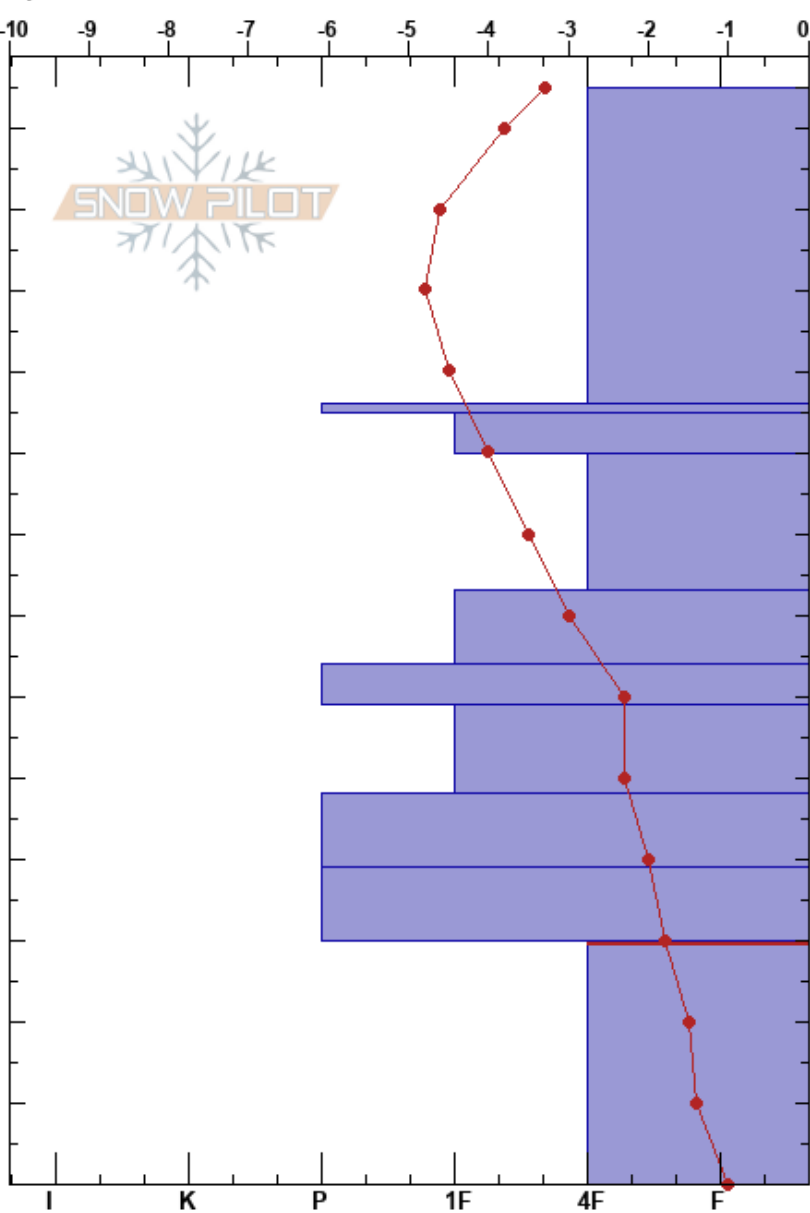

Sheer Bliss
 Silver Valley Area
 ID
 Elevation: 6115 ft
 Aspect: 59°

morgan winchester
 01/11/2021 - 11:40am
 Co-ord: 47.49310N, -116.14280W
 Slope Angle: 35°
 Wind Loading: previous

Stability: Very Good HS:135 Layer Notes:
 Air Temperature: -6°C PF:25 30-0cm: Problematic layer
 Sky Cover: OVC
 Precipitation: NO
 Wind: SW Light Breeze

Specifics: Pit dug in a Ski Area; Ski tracks on slope; We skied slope

Form	Crystal Size	Moisture	ρ kg/m ³	Stability tests & Layer comments
/	1			
/ (Δ)	1(1.5)			
-				
☐	0.5			
☐	0.5			
⊖	0.5			
⊕	2			
☐	2			
●	1			
⊕	2.5			
^	2			

← ECTP14 @30cm
 ← CT14, Q2 @30cm
 ← PST100/100 (End) @30cm

Notes: