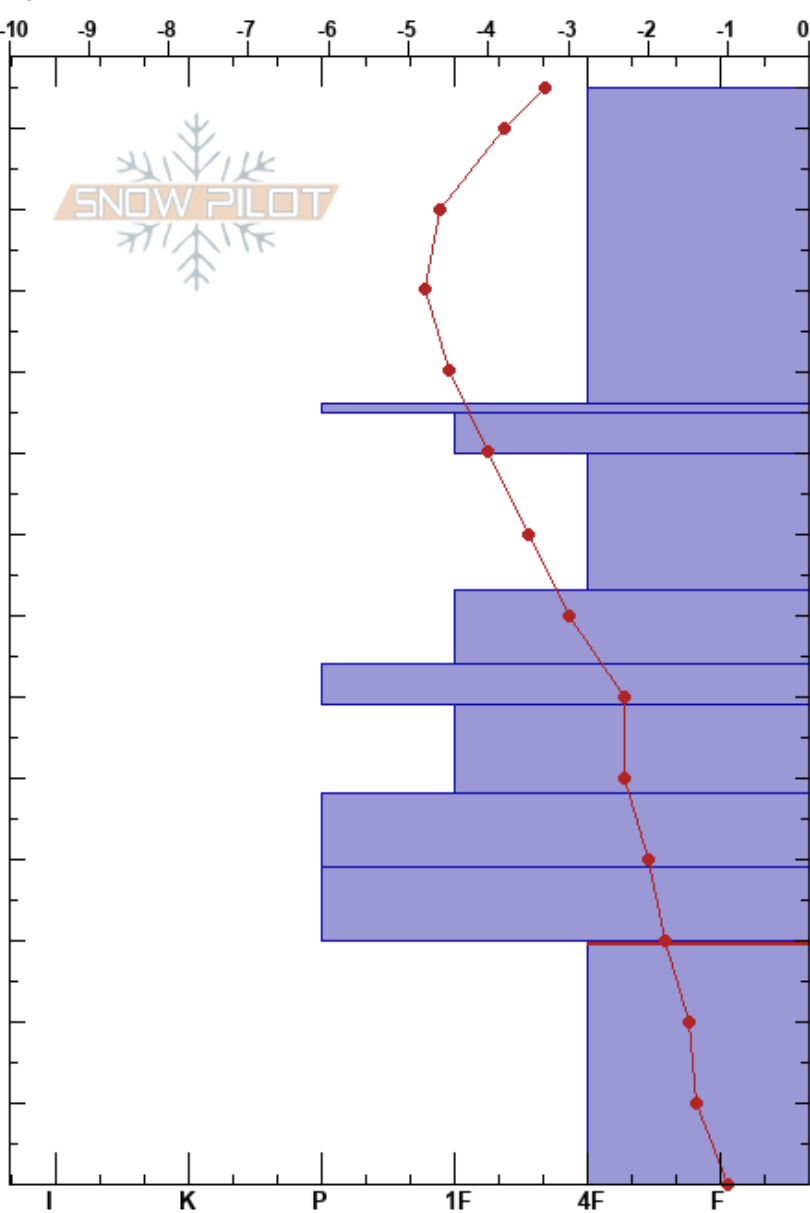

Sheer Bliss  
 Silver Valley Area  
 ID  
 Elevation: 6115 ft  
 Aspect: 59°

morgan winchester  
 01/11/2021 - 11:40am  
 Co-ord: 47.49310N, -116.14280W  
 Slope Angle: 35°  
 Wind Loading: previous

Stability: Very Good HS:135 Layer Notes:  
 Air Temperature: -6°C PF:25 30-0cm: Problematic layer  
 Sky Cover: OVC  
 Precipitation: NO  
 Wind: SW Light Breeze

Specifics: Pit dug in a Ski Area; Ski tracks on slope; We skied slope

Elevation (cm)	Crystal		Moisture	$\rho$ kg/m <sup>3</sup>	Stability tests & Layer comments
	Form	Size			
135	/	1			
130					
120	/ (X)	1(1.5)			
110					
100	-				
90	☐	0.5			
80	☐	0.5			
70	⊖	0.5			
60	⊕	2			
50	☐	2			
40	●	1			
30	⊕	2.5			← ECTP14 @30cm ← CT14, Q2 @30cm ← PST100/100 (End) @30cm
20					
10	^	2			
0					