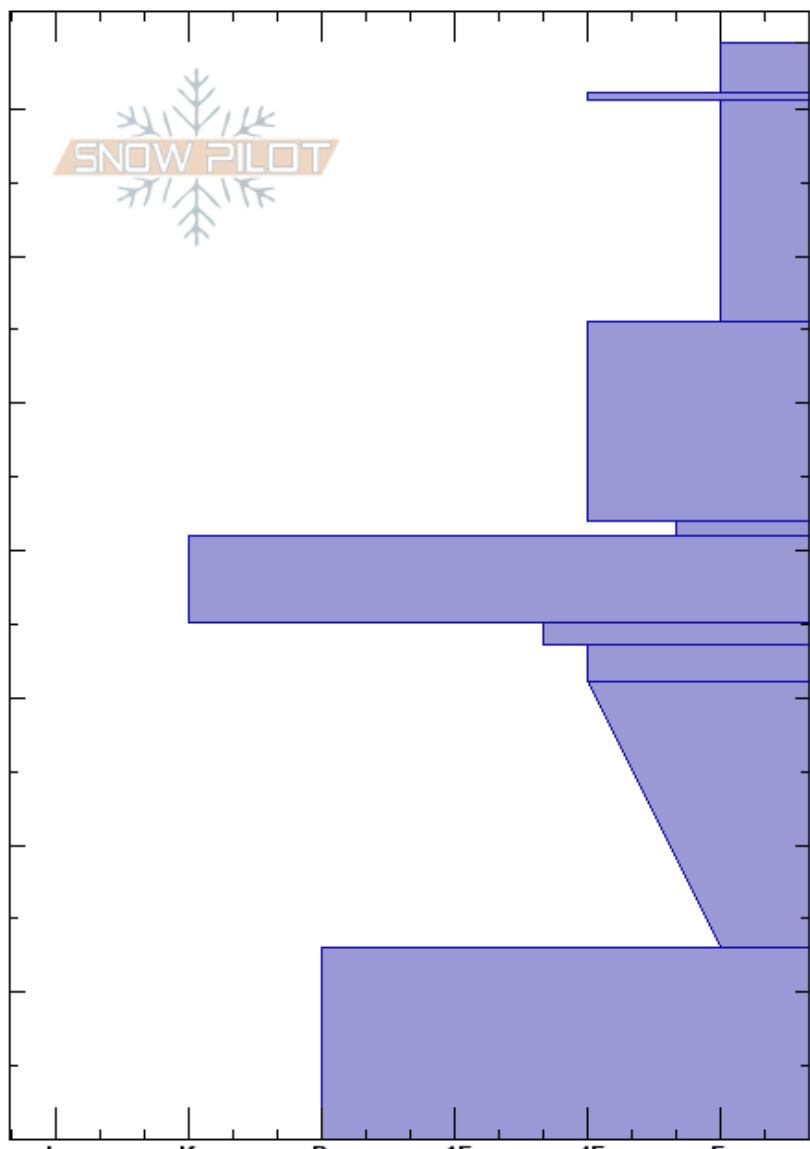

Lake Fork Peak - NE
Sangre de Cristo Range
NM

Steve Gately
01/11/2021 - 12:30pm
Co-ord: 36.55300N, -105.44437W
Slope Angle: 33°
Wind Loading: previous

Stability:
Air Temperature: -6°C
Sky Cover: CLR
Precipitation: NO
Wind: NE Calm

HS:74.5
Layer Notes:
35-33.5cm: ECTP7
35-33.5cm: Problematic layer
13-0cm: Old bed surface

Elevation: 12298 ft
Aspect: 50°

Specifics: Collapsing, localized; We skied slope

Depth (cm)	Crystal		Moisture	ρ kg/m ³	Stability tests & Layer comments
	Form	Size			
74.5	+				
70	•				
60	☐ (/)	0.5-1			
50	/				
40	☐	0.5			
35-33.5	•				← ECTP7 @34cm 35-33.5cm: ECTP7
30	☐	0.5-1			
20	☐	1-2			
13-0	♥				13-0cm: Old bed surface