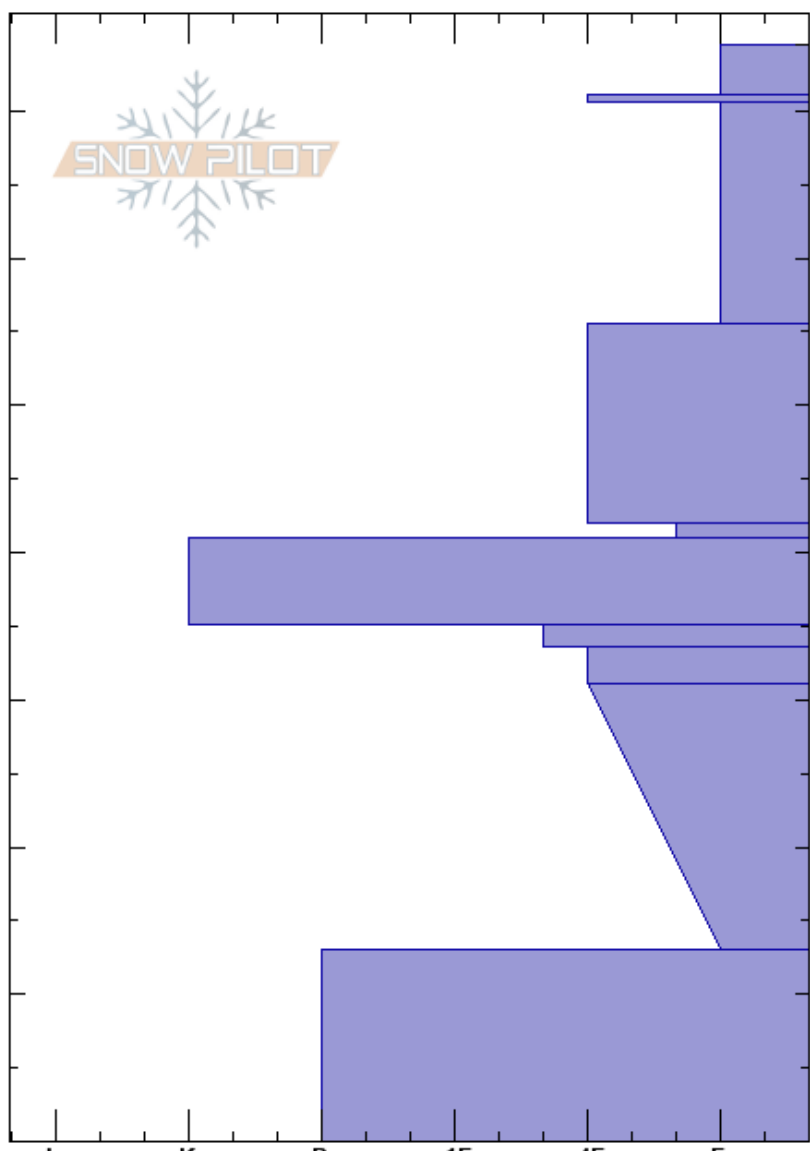

Lake Fork Peak - NE  
Sangre de Cristo Range  
NM

Steve Gately  
01/11/2021 - 12:30pm  
Co-ord: 36.55300N, -105.44437W

Stability:  
Air Temperature: -6°C  
Sky Cover: CLR  
Precipitation: NO  
Wind: NE Calm

HS:74.5  
Layer Notes:  
35-33.5cm: ECTP7  
35-33.5cm: Problematic layer  
13-0cm: Old bed surface

Elevation: 12298 ft  
Aspect: 50°  
Slope Angle: 33°  
Wind Loading: previous

Specifics: Collapsing, localized; We skied slope

Depth (cm)	Crystal		Moisture	$\rho$ kg/m <sup>3</sup>	Stability tests & Layer comments
	Form	Size			
74.5	+				
70	•				
60	☐ ( / )	0.5-1			
50	/				
40	☐	0.5			
35-33.5	•				← ECTP7 @34cm 35-33.5cm: ECTP7
30	☐	0.5-1			
30	⊖				
20	☐	1-2			
13-0	♡				13-0cm: Old bed surface