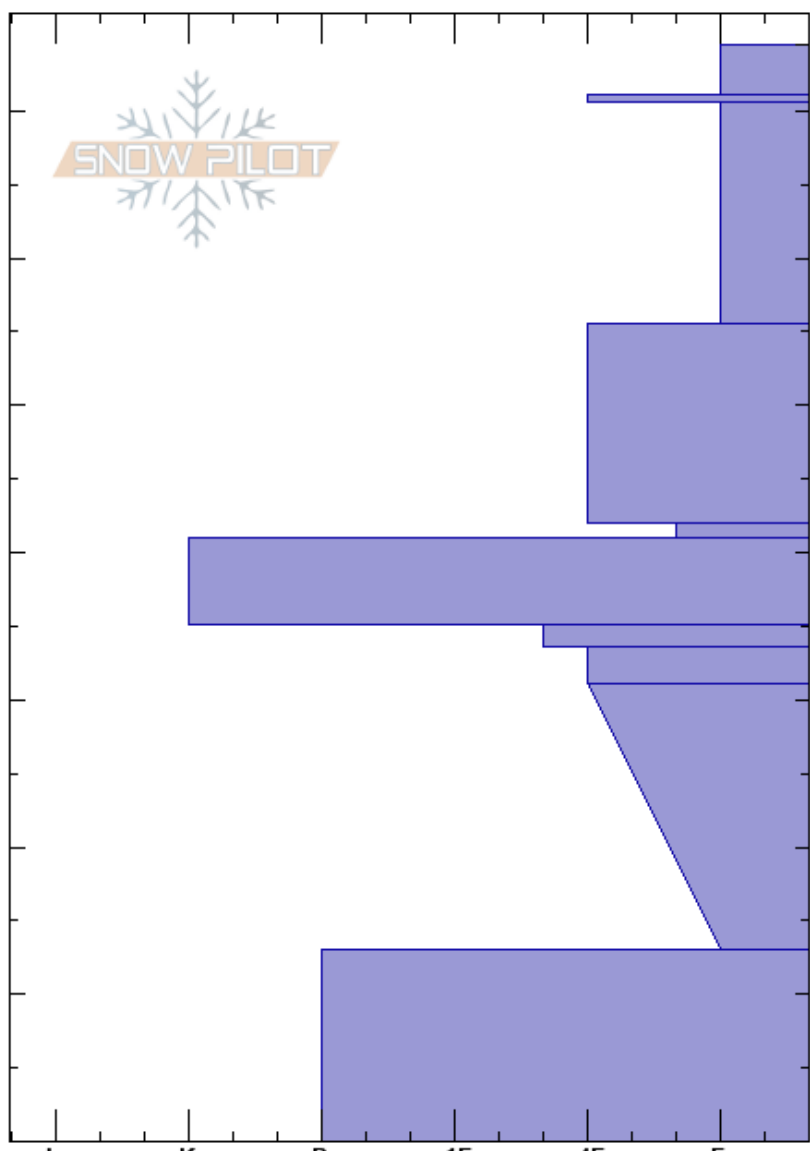

Lake Fork Peak - NE
Sangre de Cristo Range
NM

Steve Gately
01/11/2021 - 12:30pm
Co-ord: 36.55300N, -105.44437W

Stability:
Air Temperature: -6°C
Sky Cover: CLR
Precipitation: NO
Wind: NE Calm

HS:74.5
Layer Notes:
35-33.5cm: ECTP7
35-33.5cm: Problematic layer
13-0cm: Old bed surface

Elevation: 12298 ft
Aspect: 50°
Slope Angle: 33°
Wind Loading: previous

Specifics: Collapsing, localized; We skied slope

Depth (cm)	Crystal		Moisture	ρ kg/m ³	Stability tests & Layer comments
	Form	Size			
74.5	+				
70	•				
60	☐ (/)	0.5-1			
50	/				
40	☐	0.5			
35-33.5	•				← ECTP7 @34cm 35-33.5cm: ECTP7
30	☐	0.5-1			
20	☐	1-2			
13-0	♥				13-0cm: Old bed surface