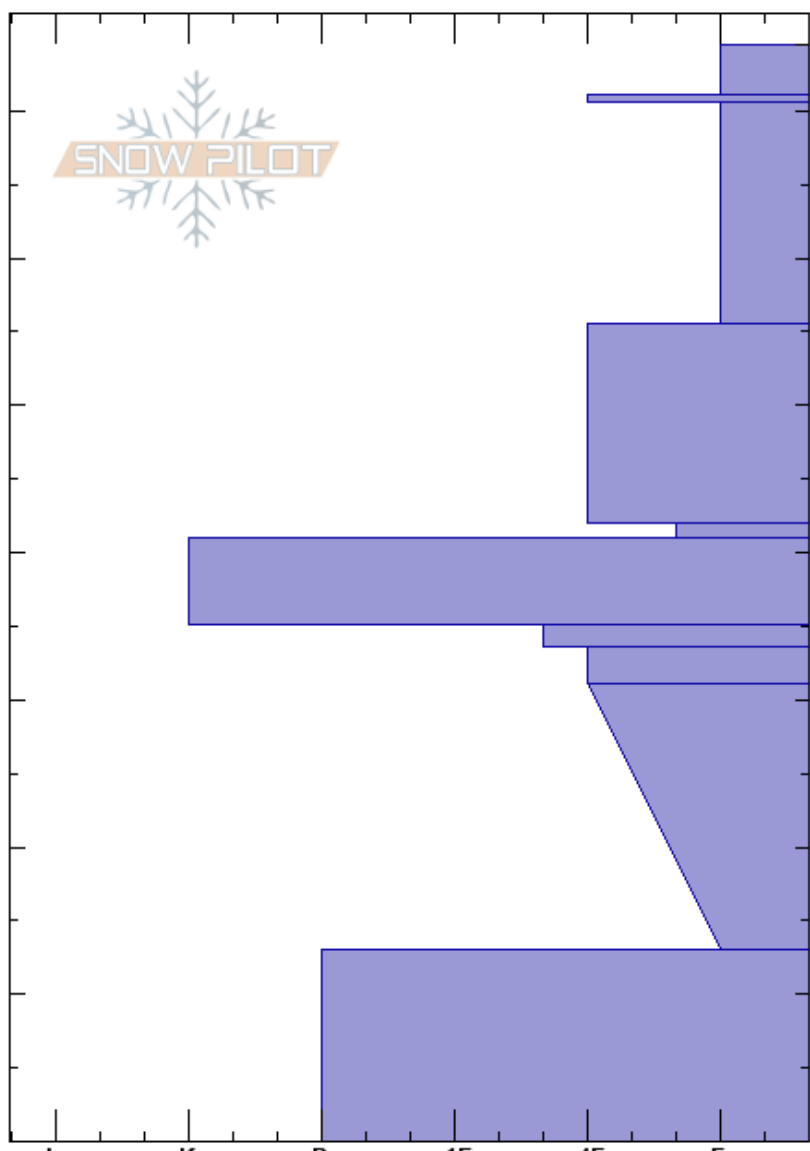

Lake Fork Peak - NE
Sangre de Cristo Range
NM

Steve Gately
01/11/2021 - 12:30pm
Co-ord: 36.55300N, -105.44437W

Stability:
Air Temperature: -6°C
Sky Cover: CLR
Precipitation: NO
Wind: NE Calm

HS:74.5
Layer Notes:
35-33.5cm: ECTP7
35-33.5cm: Problematic layer
13-0cm: Old bed surface

Elevation: 12298 ft
Aspect: 50°
Slope Angle: 33°
Wind Loading: previous

Specifics: Collapsing, localized; We skied slope

Depth (cm)	Crystal		Moisture	ρ kg/m ³	Stability tests & Layer comments
	Form	Size			
74.5	+				
70	•				
60	☐ (/)	0.5-1			
50	/				
40	☐	0.5			
35-33.5	•				← ECTP7 @34cm 35-33.5cm: ECTP7
30	☐	0.5-1			
20	☐	1-2			
13-0	♡				13-0cm: Old bed surface