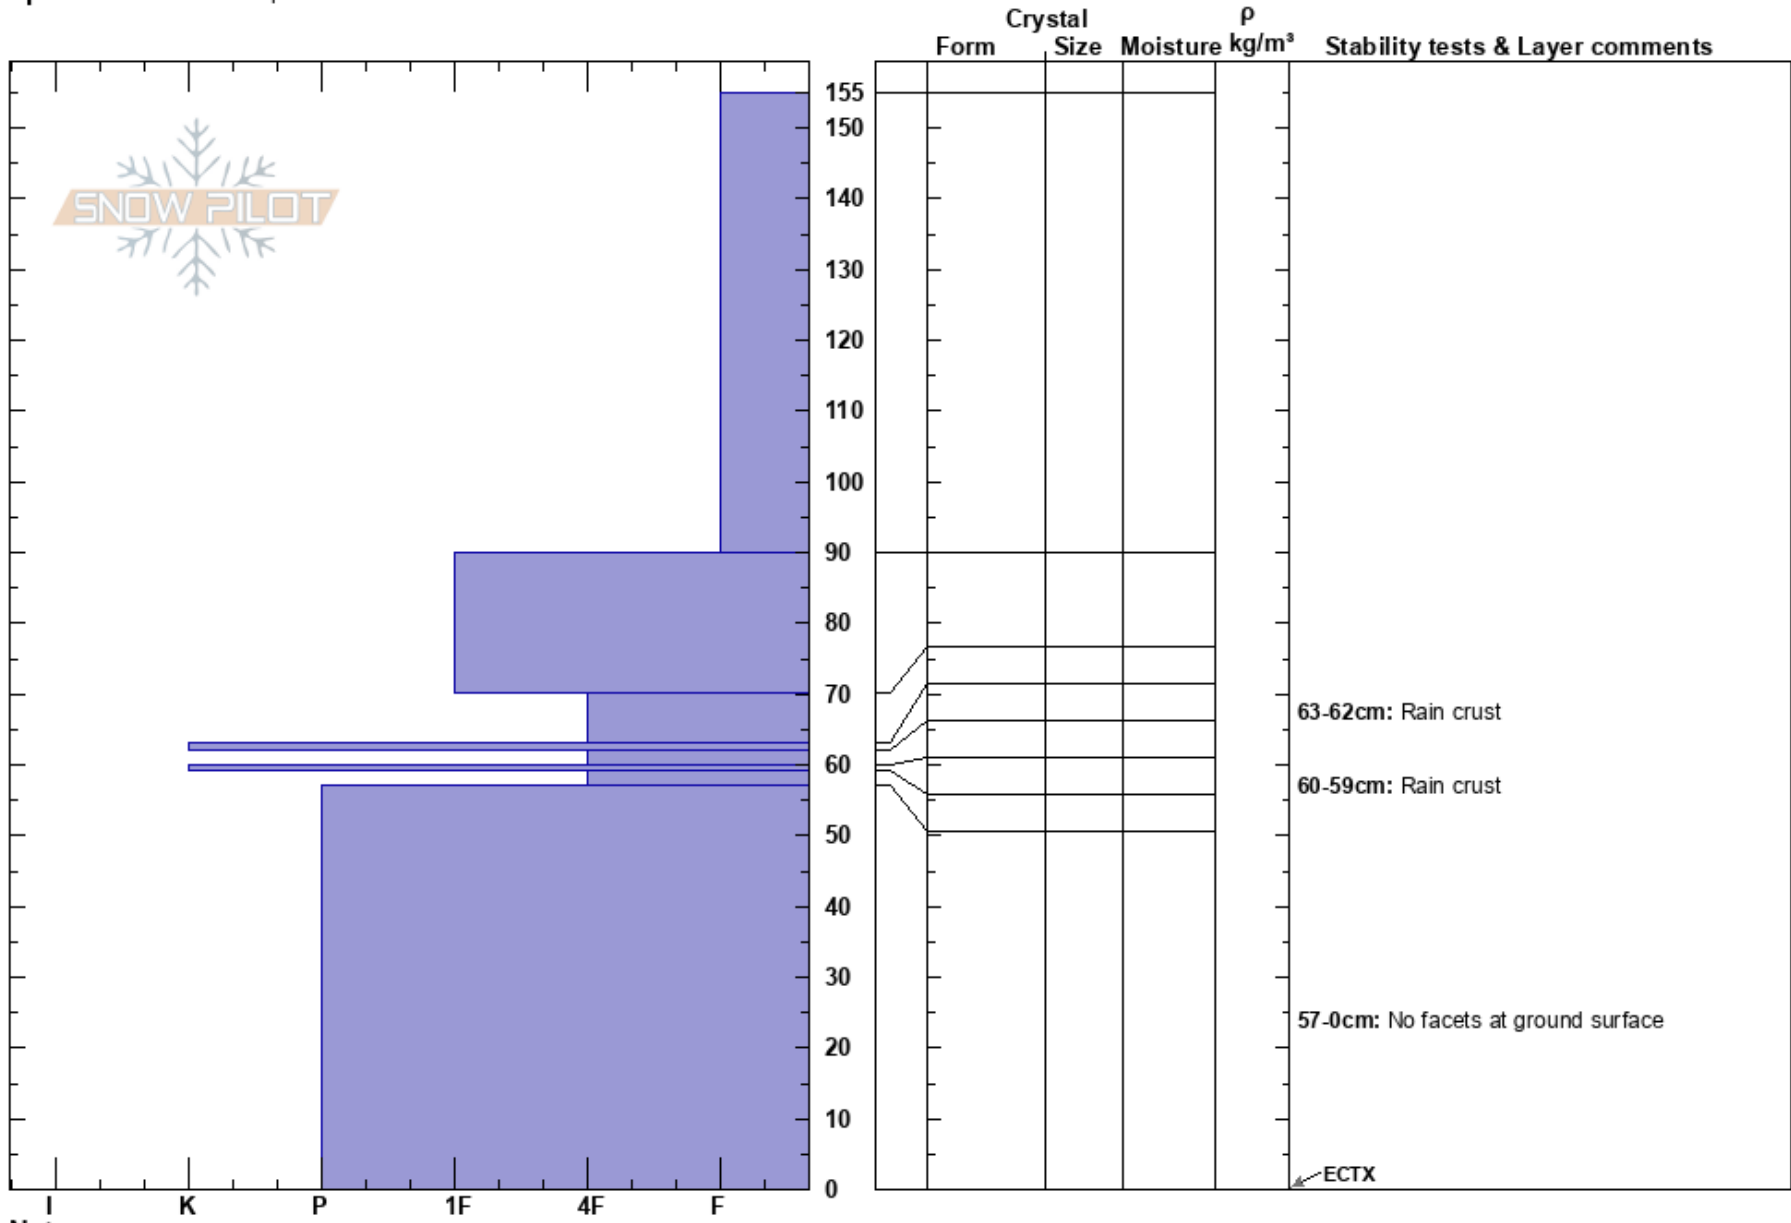

Manitoba Trees  
 Chugach Range  
 AK  
**Elevation:** 3548 ft  
**Aspect:** SW  
**Specifics:** We skied slope

Gerrit Verbeek  
 01/09/2021 - 12:30pm  
**Co-ord:** 45.37375N, -108.92220W  
**Slope Angle:** 20°  
**Wind Loading:** no

**Stability:** Good  
**Air Temperature:** -2°C  
**Sky Cover:** OVC  
**Precipitation:** S1  
**Wind:** N Light Breeze

**HS:** 155  
**PF:** 20  
**PS:** 10  
**Layer Notes:**  
 63-62cm: Rain crust  
 60-59cm: Rain crust  
 60-59cm: Problematic layer  
 57-0cm: No facets at ground surface

**Notes:** 2-5 mph wind speed