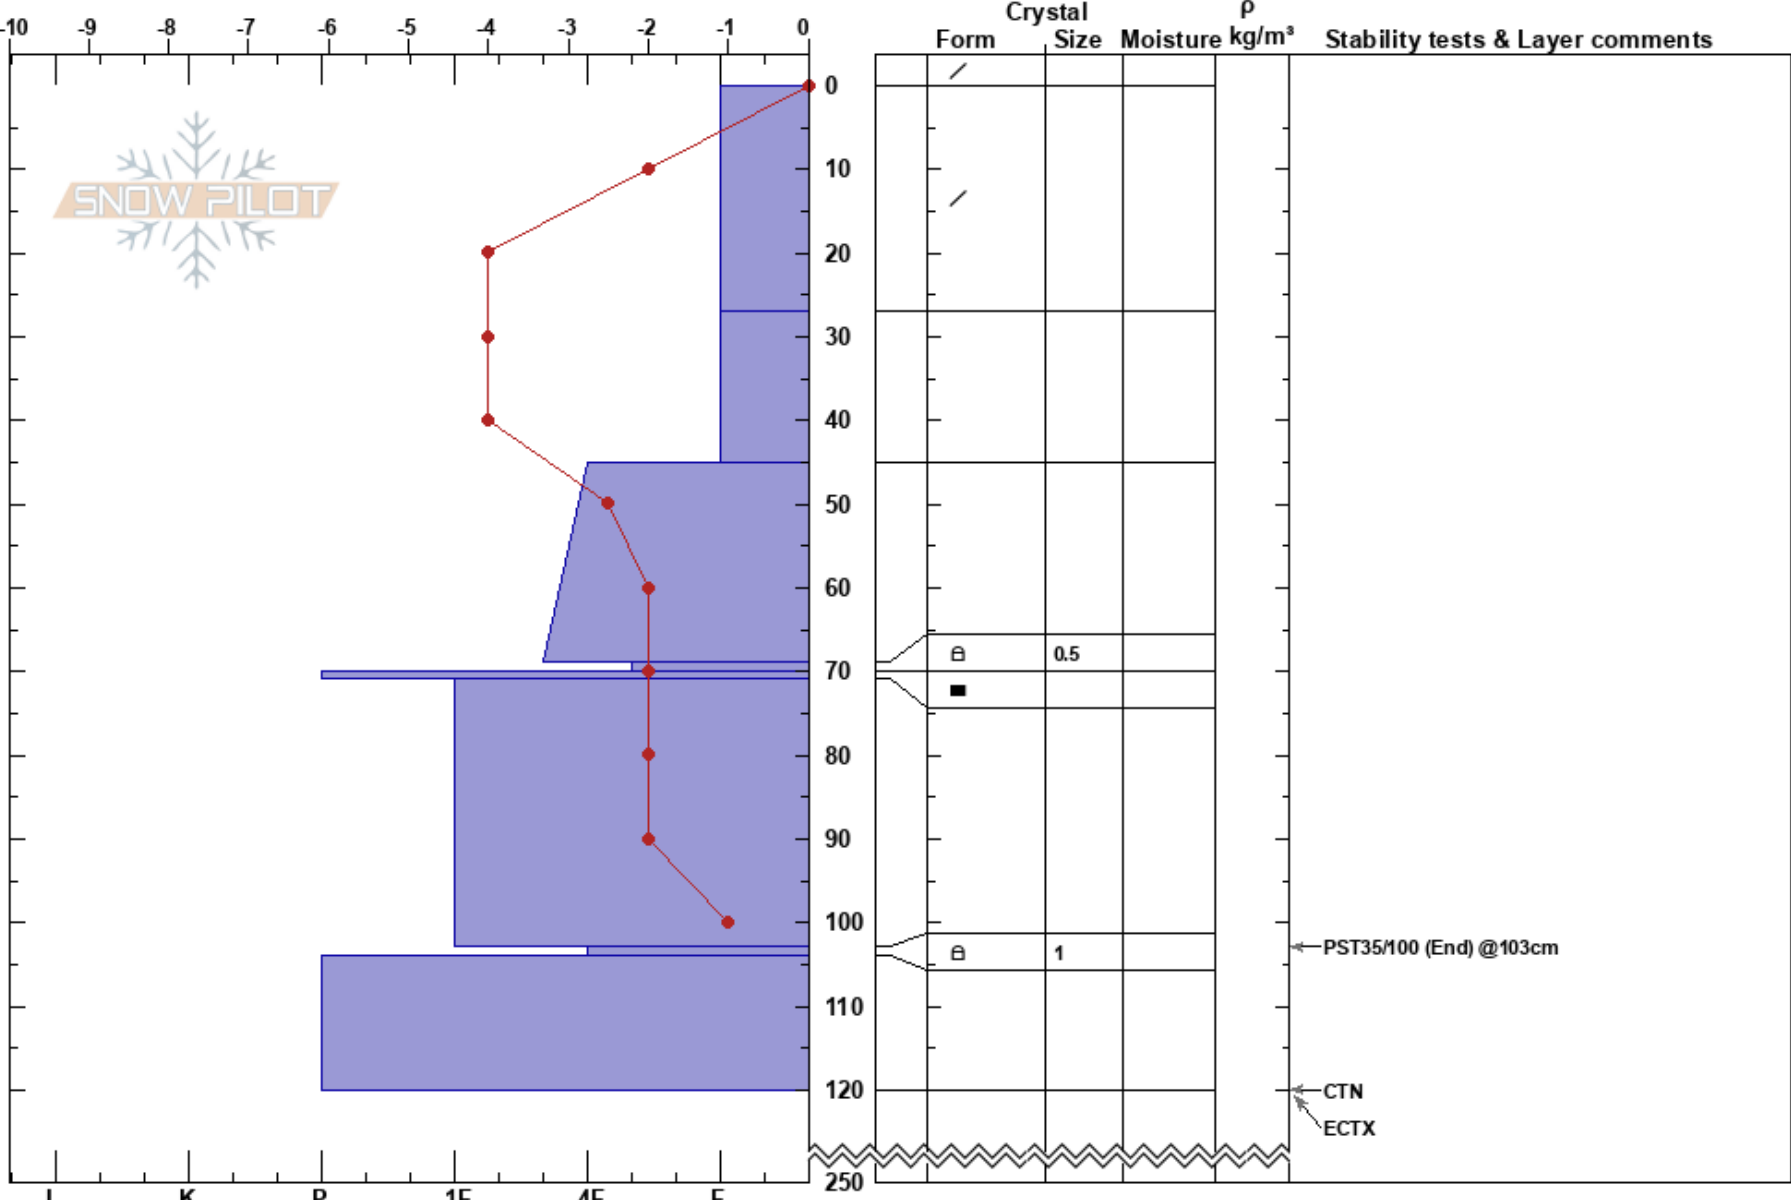

Arrowhead  
 Central Cascades, East  
 WA  
 Elevation: 4995 ft  
 Aspect: W

Kyle Hornor  
 01/10/2021 - 12:00pm  
 Co-ord: 47.75711N, -120.97261W  
 Slope Angle: 26°  
 Wind Loading:

Stability: **HS:250**  
 Air Temperature: 1°C  
 Sky Cover: SCT  
 Precipitation: NO  
 Wind:  
**PF:40** 103-104cm:Problematic layer  
**PS:20**

Specifics: Ski tracks on slope; We skied slope

Notes: