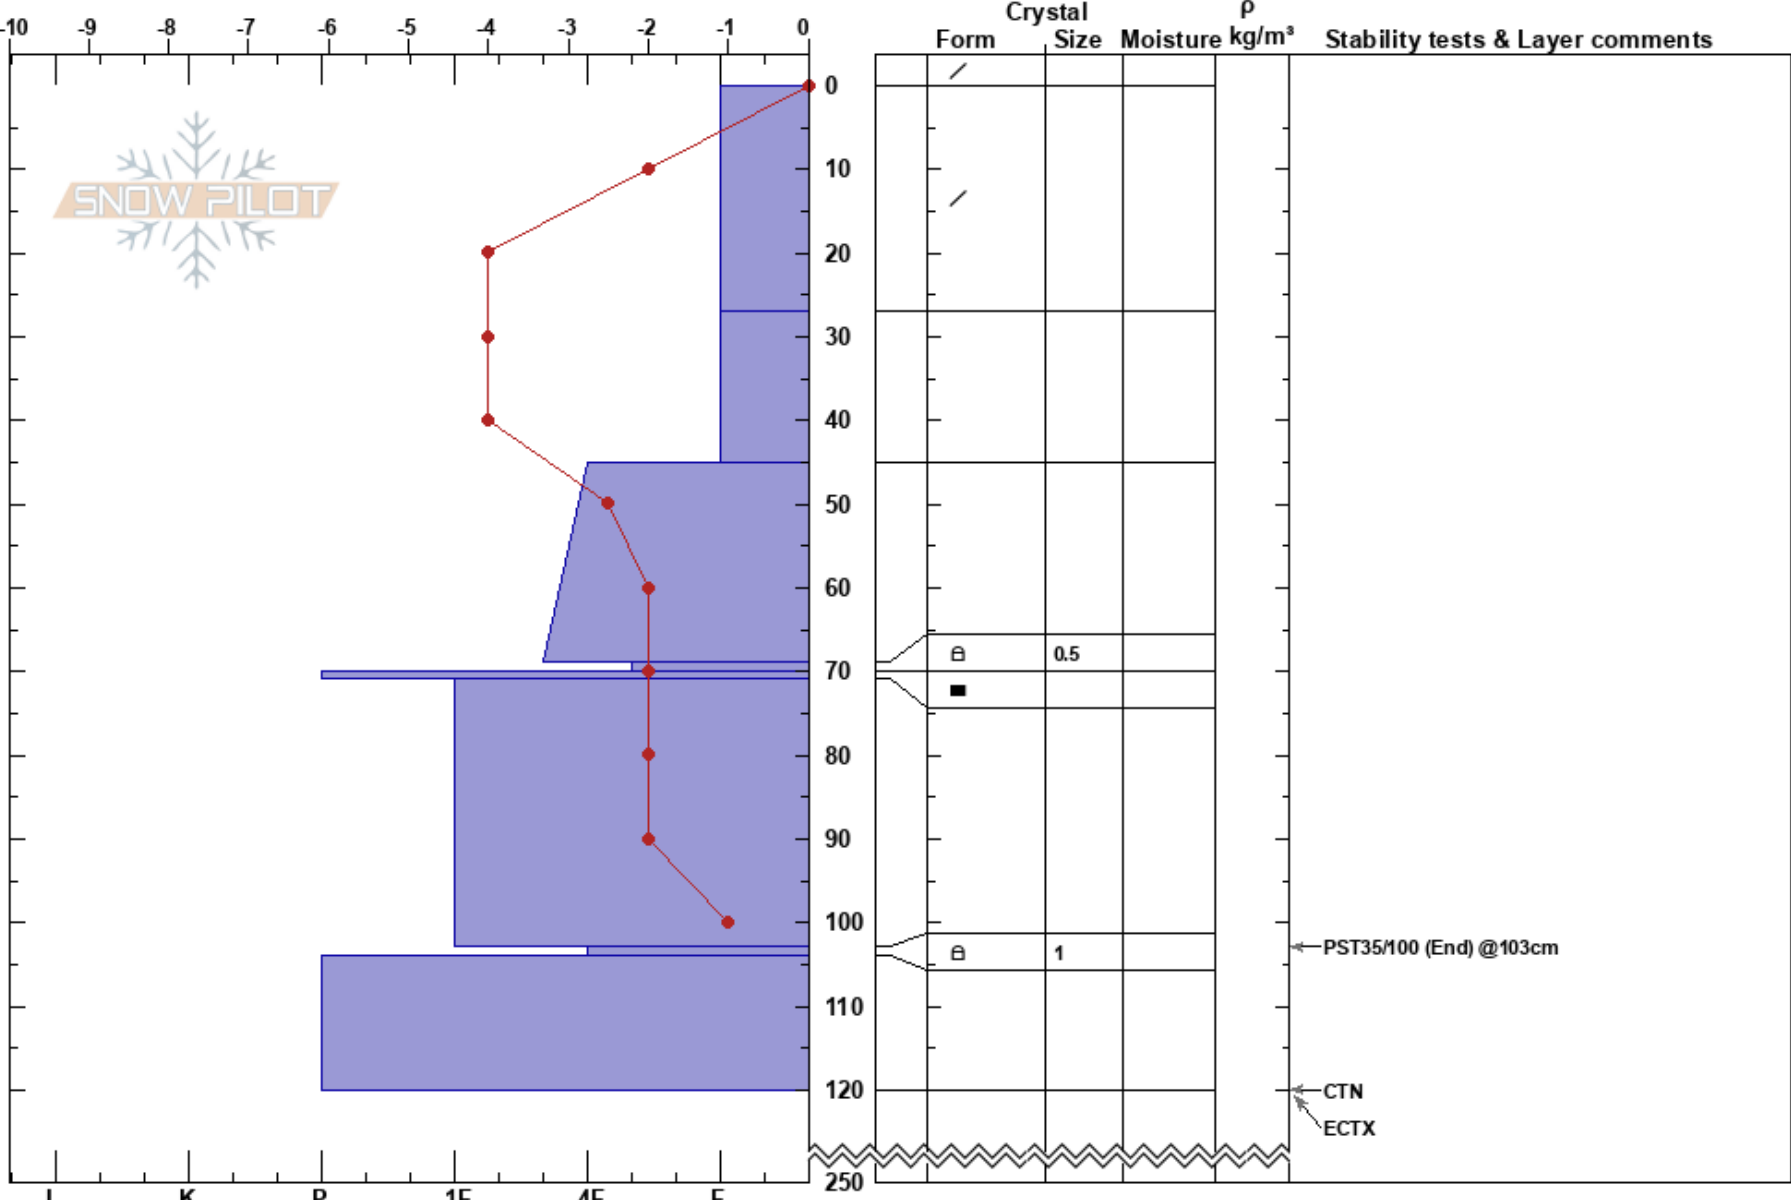

Arrowhead
 Central Cascades, East
 WA
 Elevation: 4995 ft
 Aspect: W

Kyle Hornor
 01/10/2021 - 12:00pm
 Co-ord: 47.75711N, -120.97261W
 Slope Angle: 26°
 Wind Loading:

Stability: **HS:250**
 Air Temperature: 1°C
 Sky Cover: SCT
 Precipitation: NO
 Wind:
PF:40 103-104cm:Problematic layer
PS:20

Specifics: Ski tracks on slope; We skied slope

Notes: