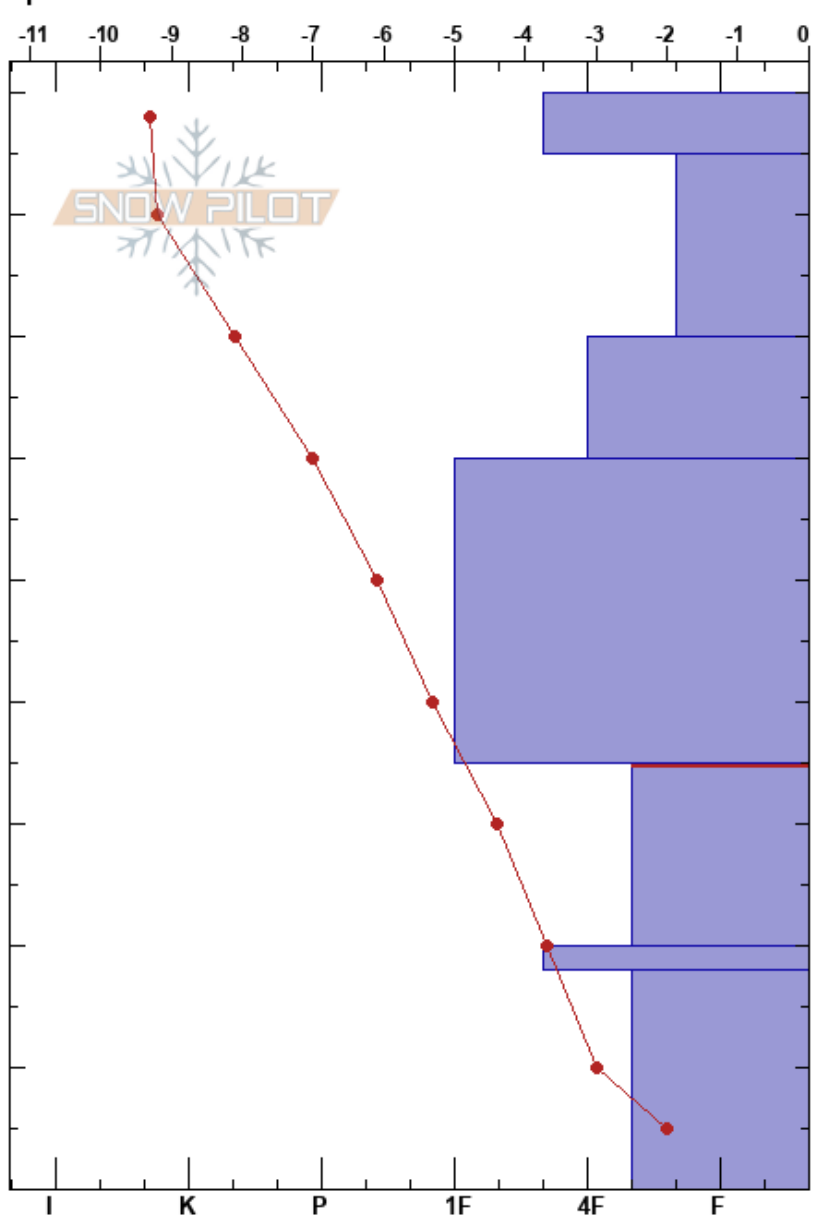

Smugglers NNW
 Eastern Sierra Nevada
 CA

Chris Engelhardt
 01/10/2021 - 11:30am
 Co-ord: 37.64582N, -119.05536W
 Slope Angle: 31°
 Wind Loading:

Stability:
 Air Temperature:
 Sky Cover:
 Precipitation:
 Wind:

HS:90
 PF:20 35-20cm:Problematic layer
 PS:10

Elevation: 9577 ft
 Aspect: 344°
 Specifics:

Form	Crystal		ρ kg/m ³	Stability tests & Layer comments
	Size	Moisture		
•	0.1	D		
/	0.3	D		
/	0.3	D		
/	0.3	D		← CT26, Q2 @60cm
/	0.3	D		
⊖	0.5	D		← PST40/100 (End) @35cm
⊖ ⊙ ⊙	0.5(0.5)	D-M		
⊖	0.5	D		
				← ECTX