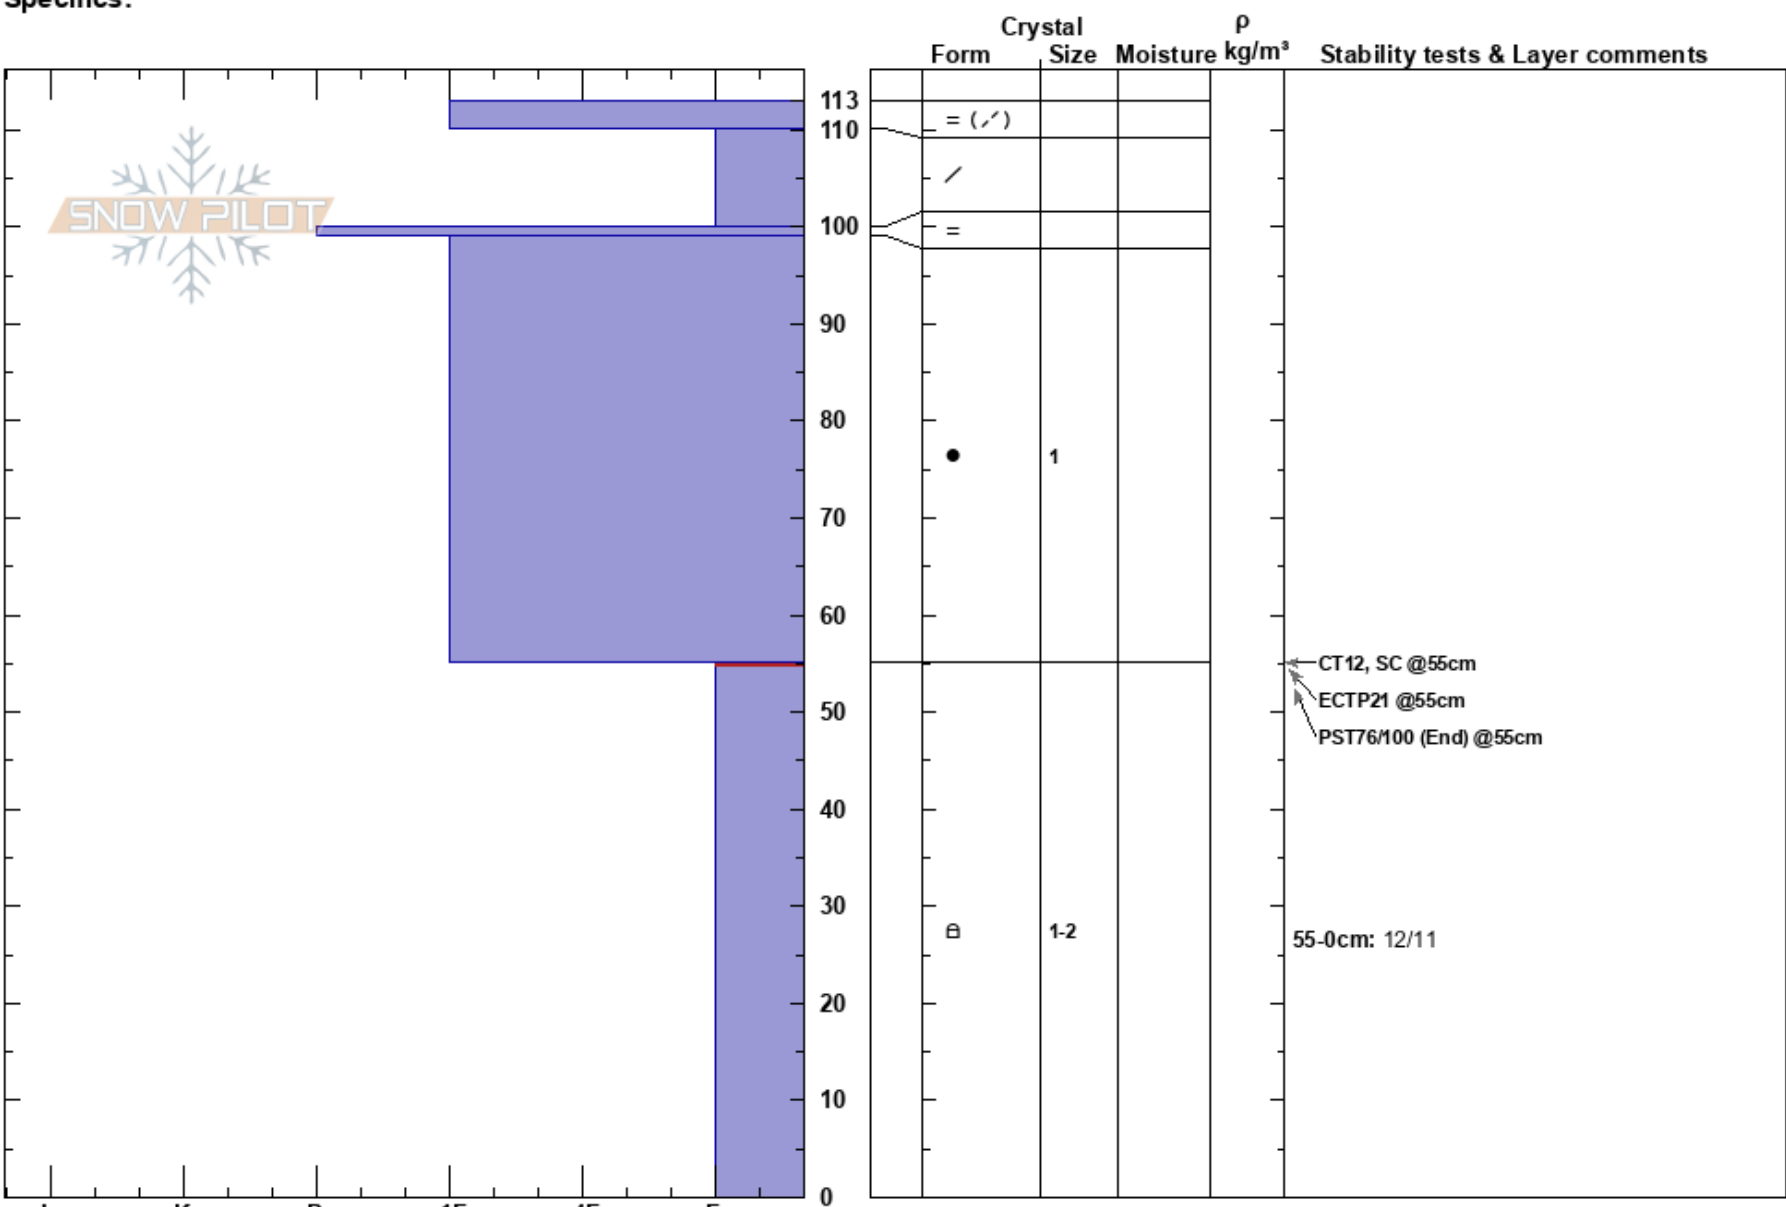

ECTP at Deep Creek
 Central Sierra
 CA
 Elevation: 7794 ft
 Aspect: 0°
 Specifics:

Daryl Teittinen
 01/10/2021 - 1:00pm
 Co-ord: 39.24470N, -120.24000W
 Slope Angle: 15°
 Wind Loading: previous

Stability:
 Air Temperature: 5°C
 Sky Cover: BKN
 Precipitation: NO
 Wind: W Light Breeze

HS:113
 55-0cm: 12/11
 55-0cm: Problematic layer

Notes: