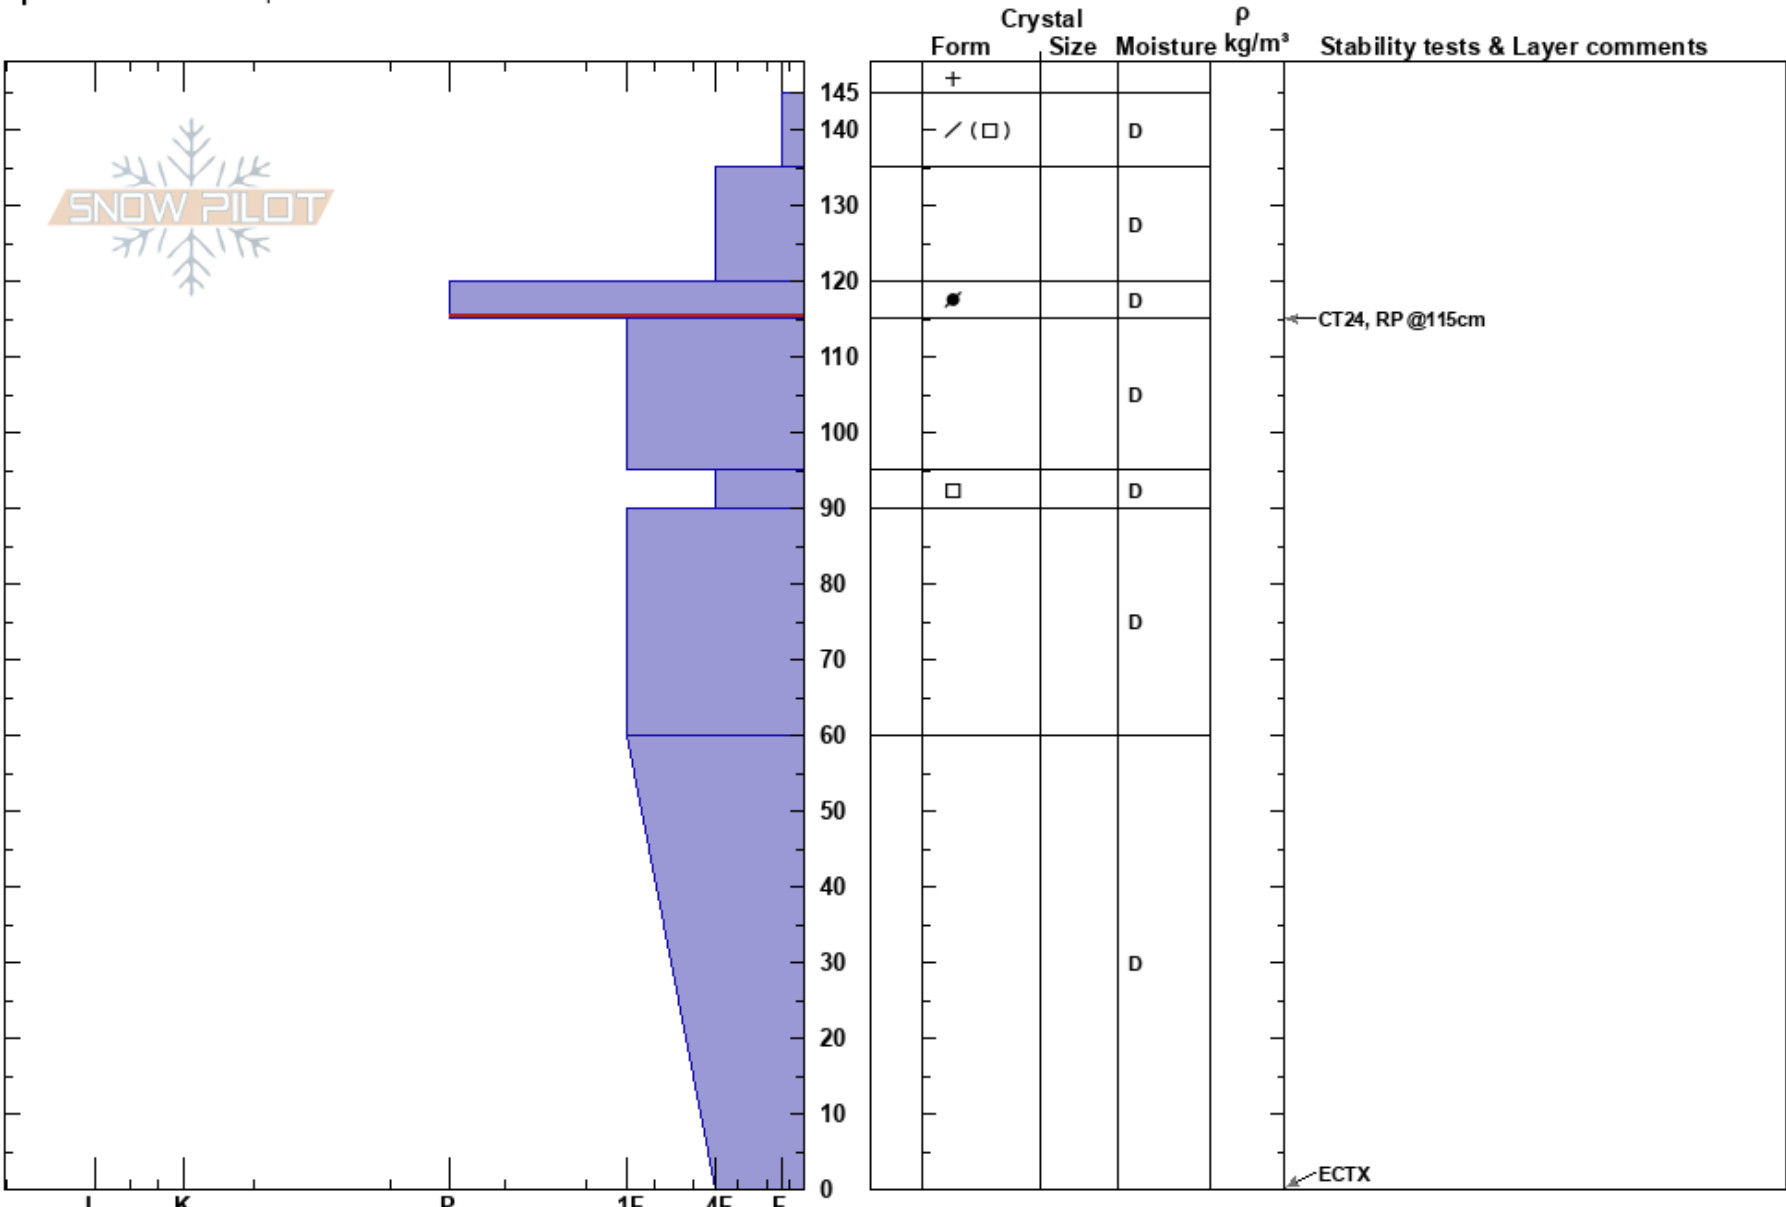

Poverty Gulch  
 San Juan Range  
 CO  
**Elevation:** 13054 ft  
**Aspect:** N  
**Specifics:** We skied slope

Michael Barney  
 01/10/2021 - 1:40pm  
**Co-ord:** 37.80132N, -107.83487W  
**Slope Angle:** 37°  
**Wind Loading:** previous

**Stability:** Fair  
**Air Temperature:**  
**Sky Cover:** SCT  
**Precipitation:** NO  
**Wind:** Calm

**HS:** 145  
**PF:** 25 120-115cm: Problematic layer  
**PS:** 10

**Notes:** Pit was dug in a mechanized area and mitigation produced avalanches on similar slopes.