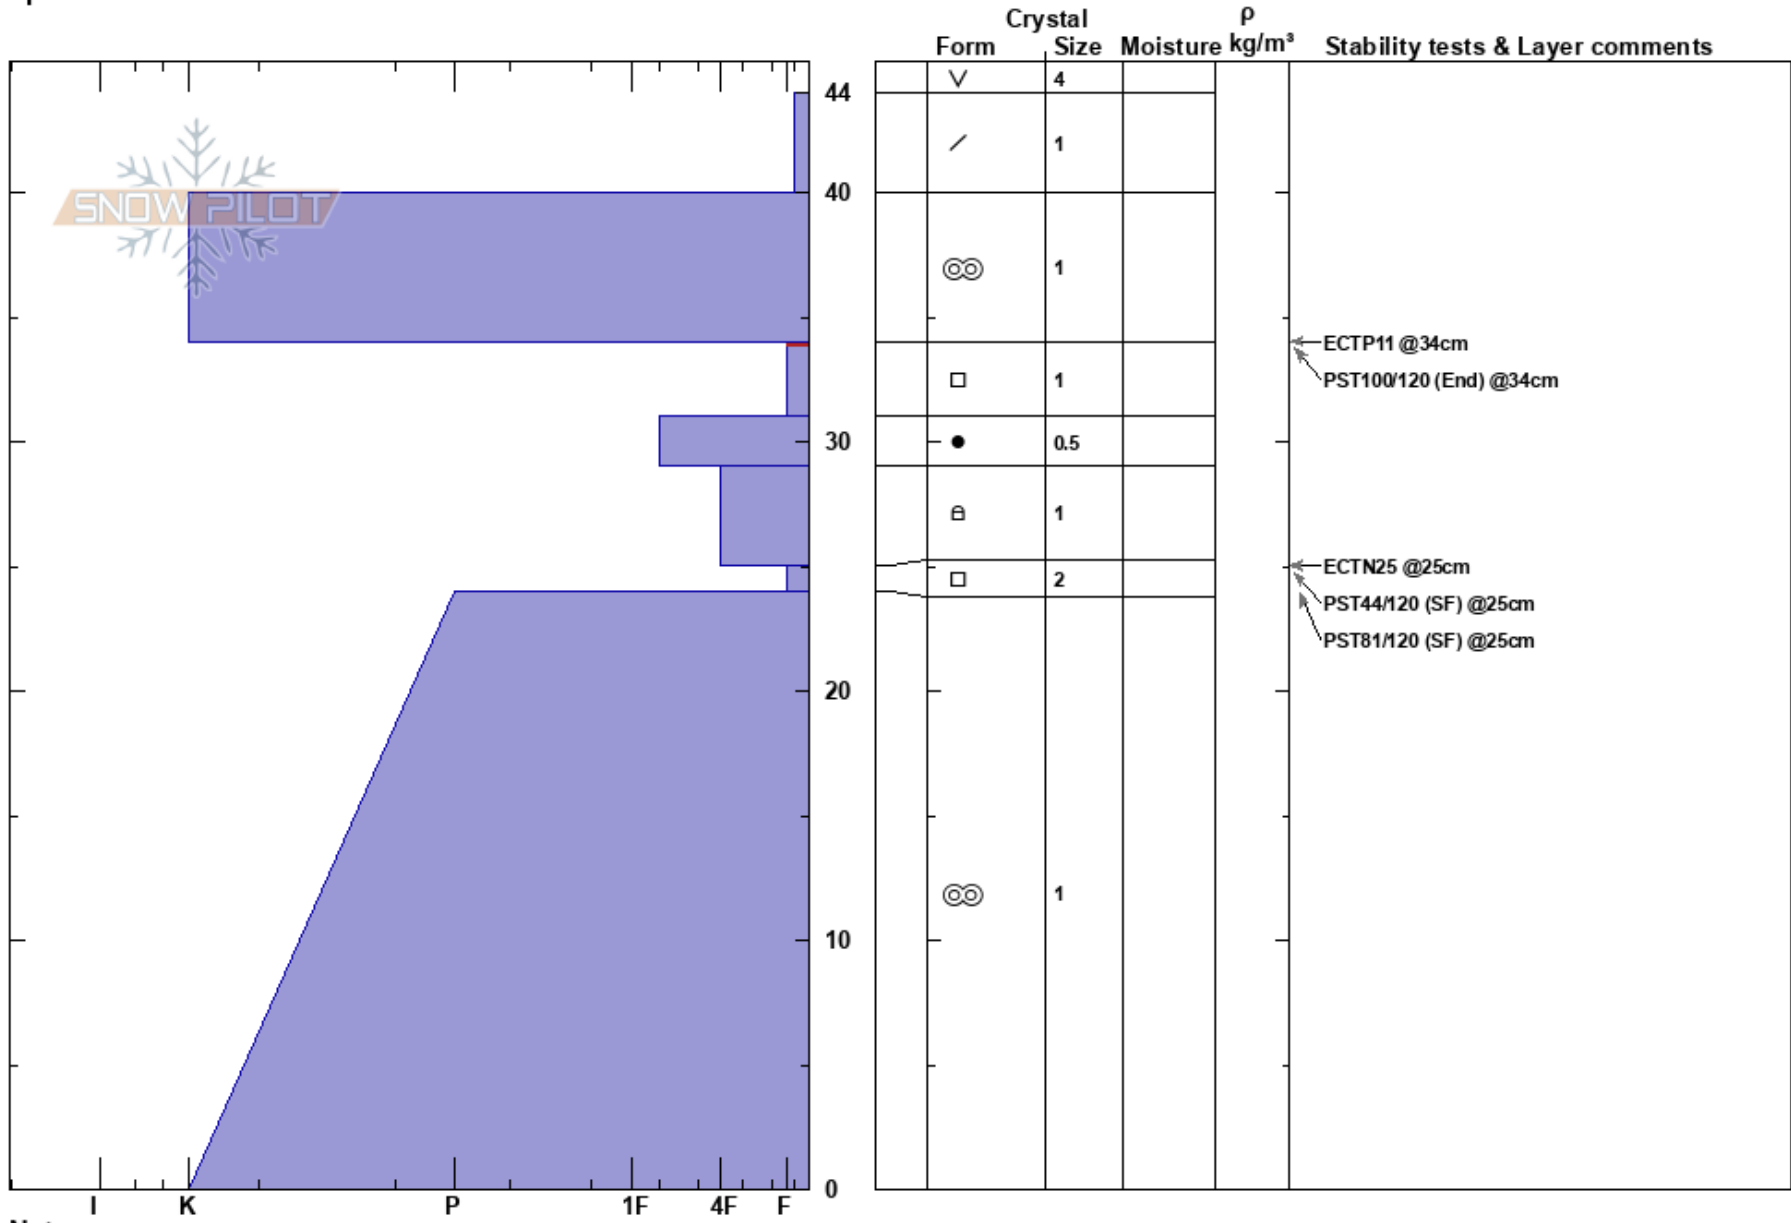

Pre-Loaded Test Pit 1
 Flathead Range
 MT
 Elevation: 4383 ft
 Aspect: W
 Specifics:

Clancy Nelson
 01/10/2021 - 1:00pm
 Co-ord: 48.25179N, -113.46225E
 Slope Angle: 5°
 Wind Loading:

Stability:
 Air Temperature:
 Sky Cover: OVC
 Precipitation: NO
 Wind: Calm

HS:44
 PF:25 34-31cm:Problematic layer
 PS: 1

Layer Notes:

Notes: