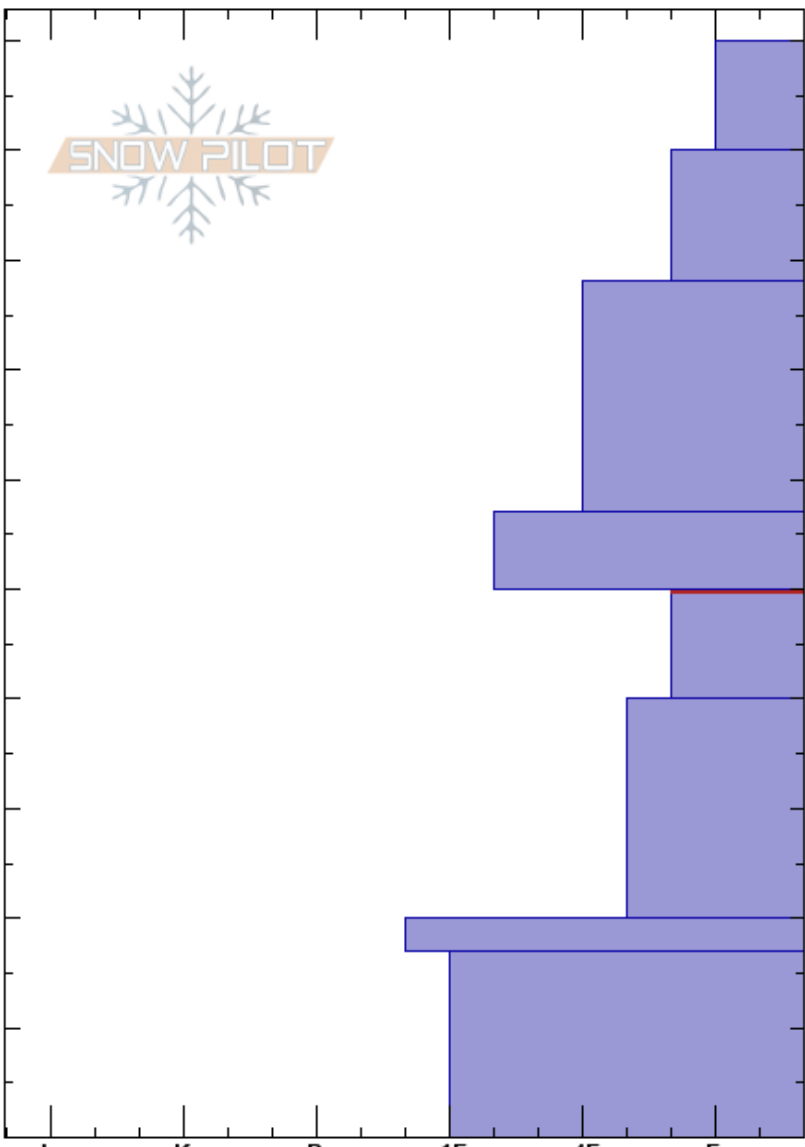

The Fin Avalanche
 Absaroka Range
 MT
Elevation: 9775 ft
Aspect: 82°
Specifics: Pit is adjacent to avalanche: crown;

Doug Chabot-Admin
 01/09/2021 - 1:00pm
Co-ord: 45.00608N, -109.95671W
Slope Angle: 33°
Wind Loading: no

Stability:
Air Temperature: -7°C
Sky Cover: CLR
Precipitation: NO
Wind: Calm

HS: 100
Layer Notes:
 50-40cm: Problematic layer
 20-17cm: decomposing

Crystal Form	Crystal Size	Moisture	ρ kg/m ³	Stability tests & Layer comments
/	1	D		
/	0.5-1	D		
⊖	0.5	D		
● (⊖)	0.5(1)	D		
□ (⊖)	2	D		← ECTP24 @50cm Ava Fx
	2-3	D		
■				20-17cm: decomposing
^	2-4	D		

Notes: The avalanche caught and partially buried three skiers. Info and pictures are here: <https://www.mtavalanche.com/node/23644>