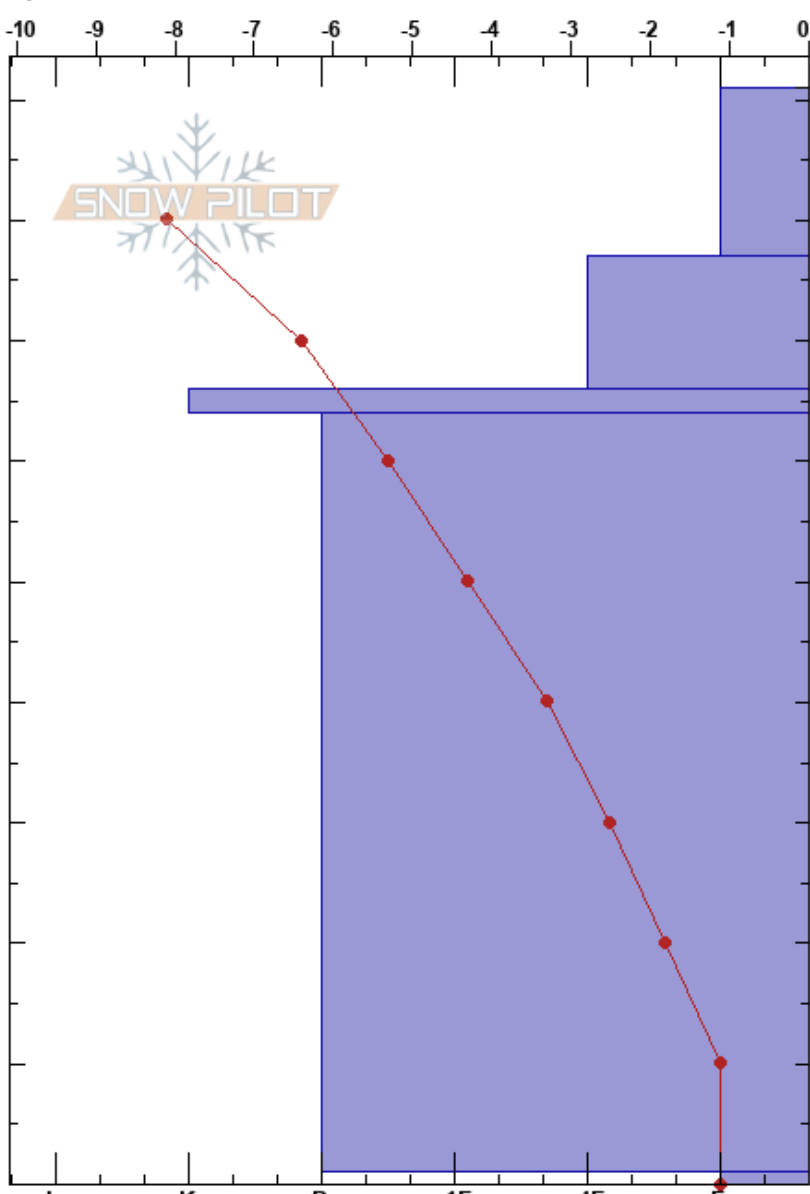

Kesänkitunturi

Elina Molkkari

10/01/2021 - 14:50

Stability:

HS:91

Layer Notes:

Air Temperature: -16.5°C PF:40 66-64cm:Problematic layer

Finland

Co-ord: 35W 382981E 7501627N

Sky Cover: BKN

Elevation: 436 m

Slope Angle: 22°

Precipitation: NO

Aspect: W

Wind Loading: yes

Wind: SE Light Breeze

Specifics: We skied slope

Form	Crystal		Moisture	$\rho$ kg/m <sup>3</sup>	Stability tests & Layer comments
	Size	Moisture			
+	1				
/ (•)	1(1)			390	
⊙					← CT28, PC @66cm korpusta ← ECTN25 @66cm
				454	
•	0.5				
□					