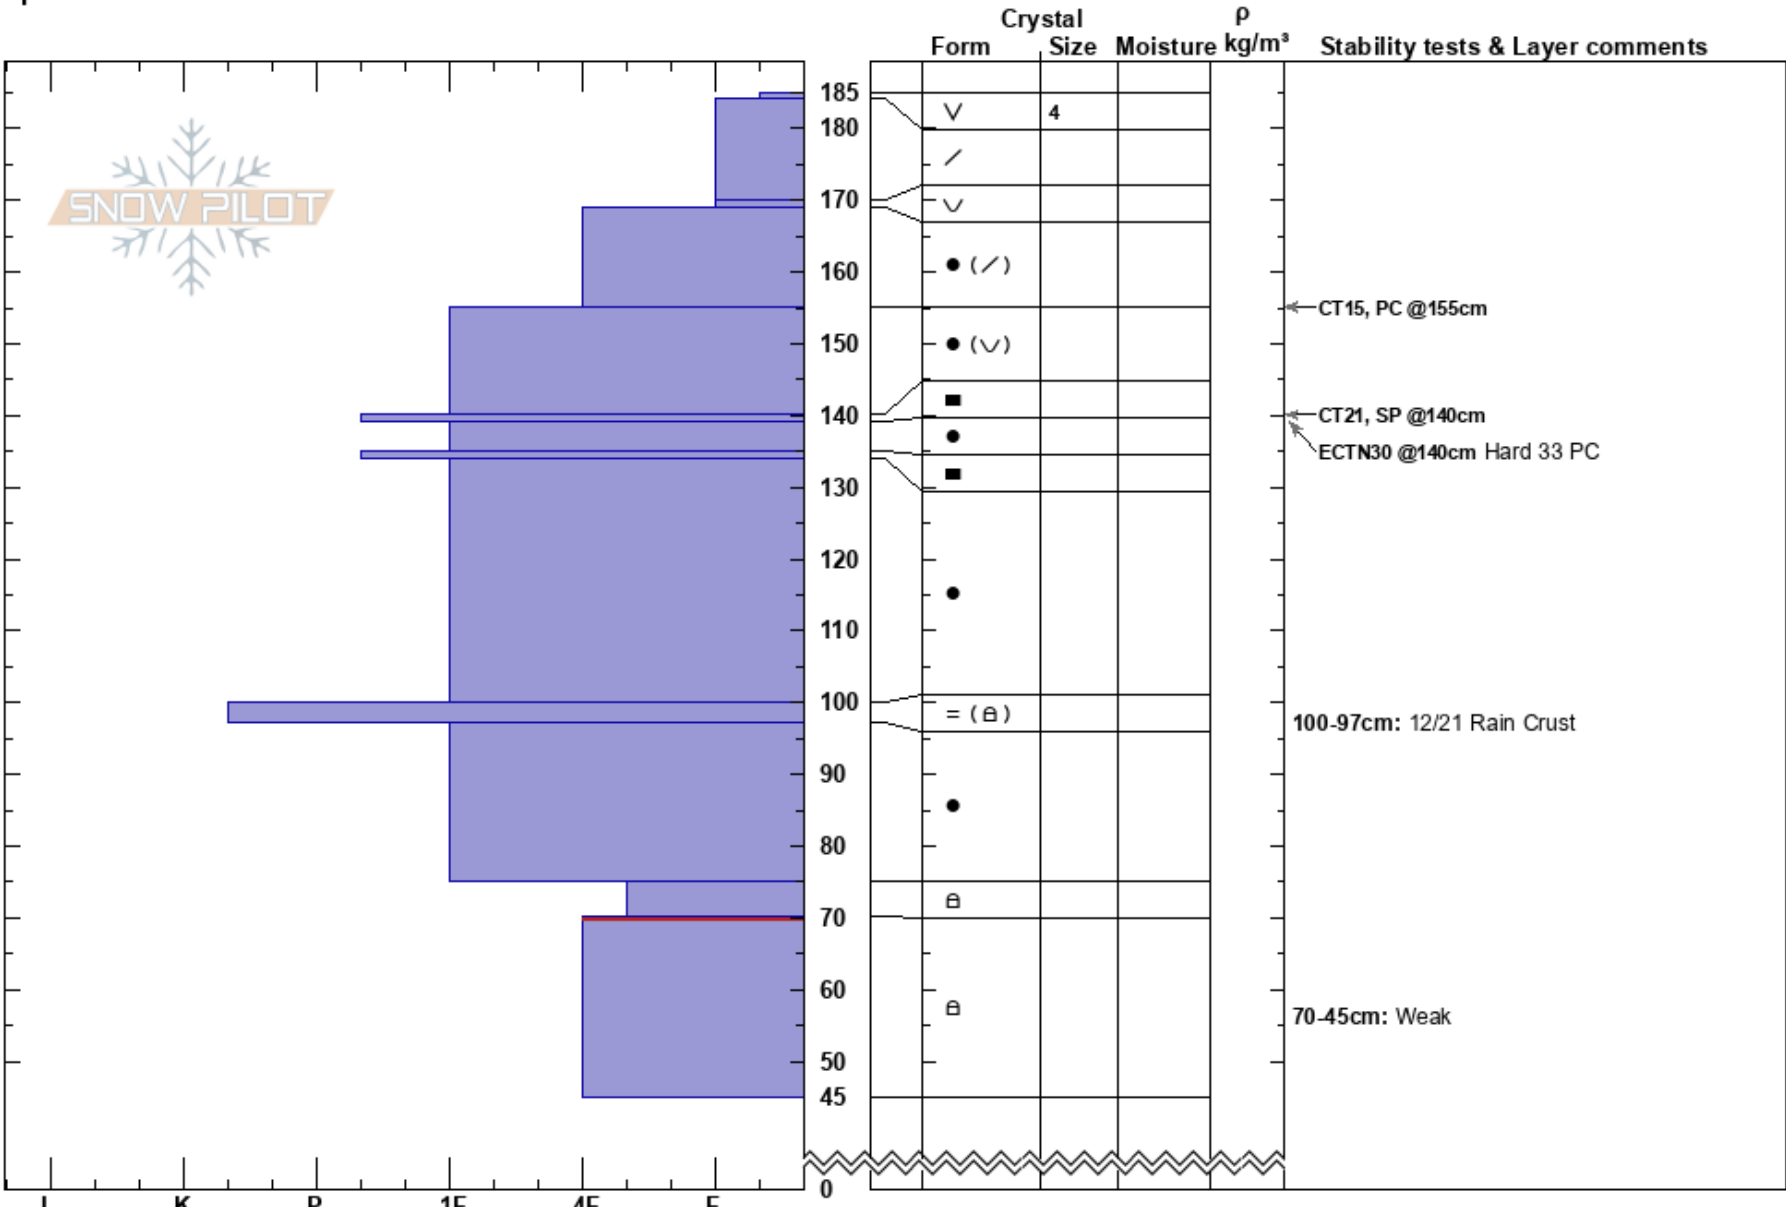

Green Mtn
 Salmon River Mountains
 ID
 Elevation: 7965 ft
 Aspect: N
 Specifics:

Payette Avalanche
 01/09/2021 - 12:30am
 Co-ord: 44.82578N, -115.88970W
 Slope Angle: 33°
 Wind Loading: previous

Stability: Fair
 Air Temperature:
 Sky Cover: FEW
 Precipitation: NO
 Wind: SW Light Breeze

HS:185
 PF:35
 PS:10
 100-97cm: 12/21 Rain Crust
 70-45cm: Weak
 70-45cm: Problematic layer

Notes: