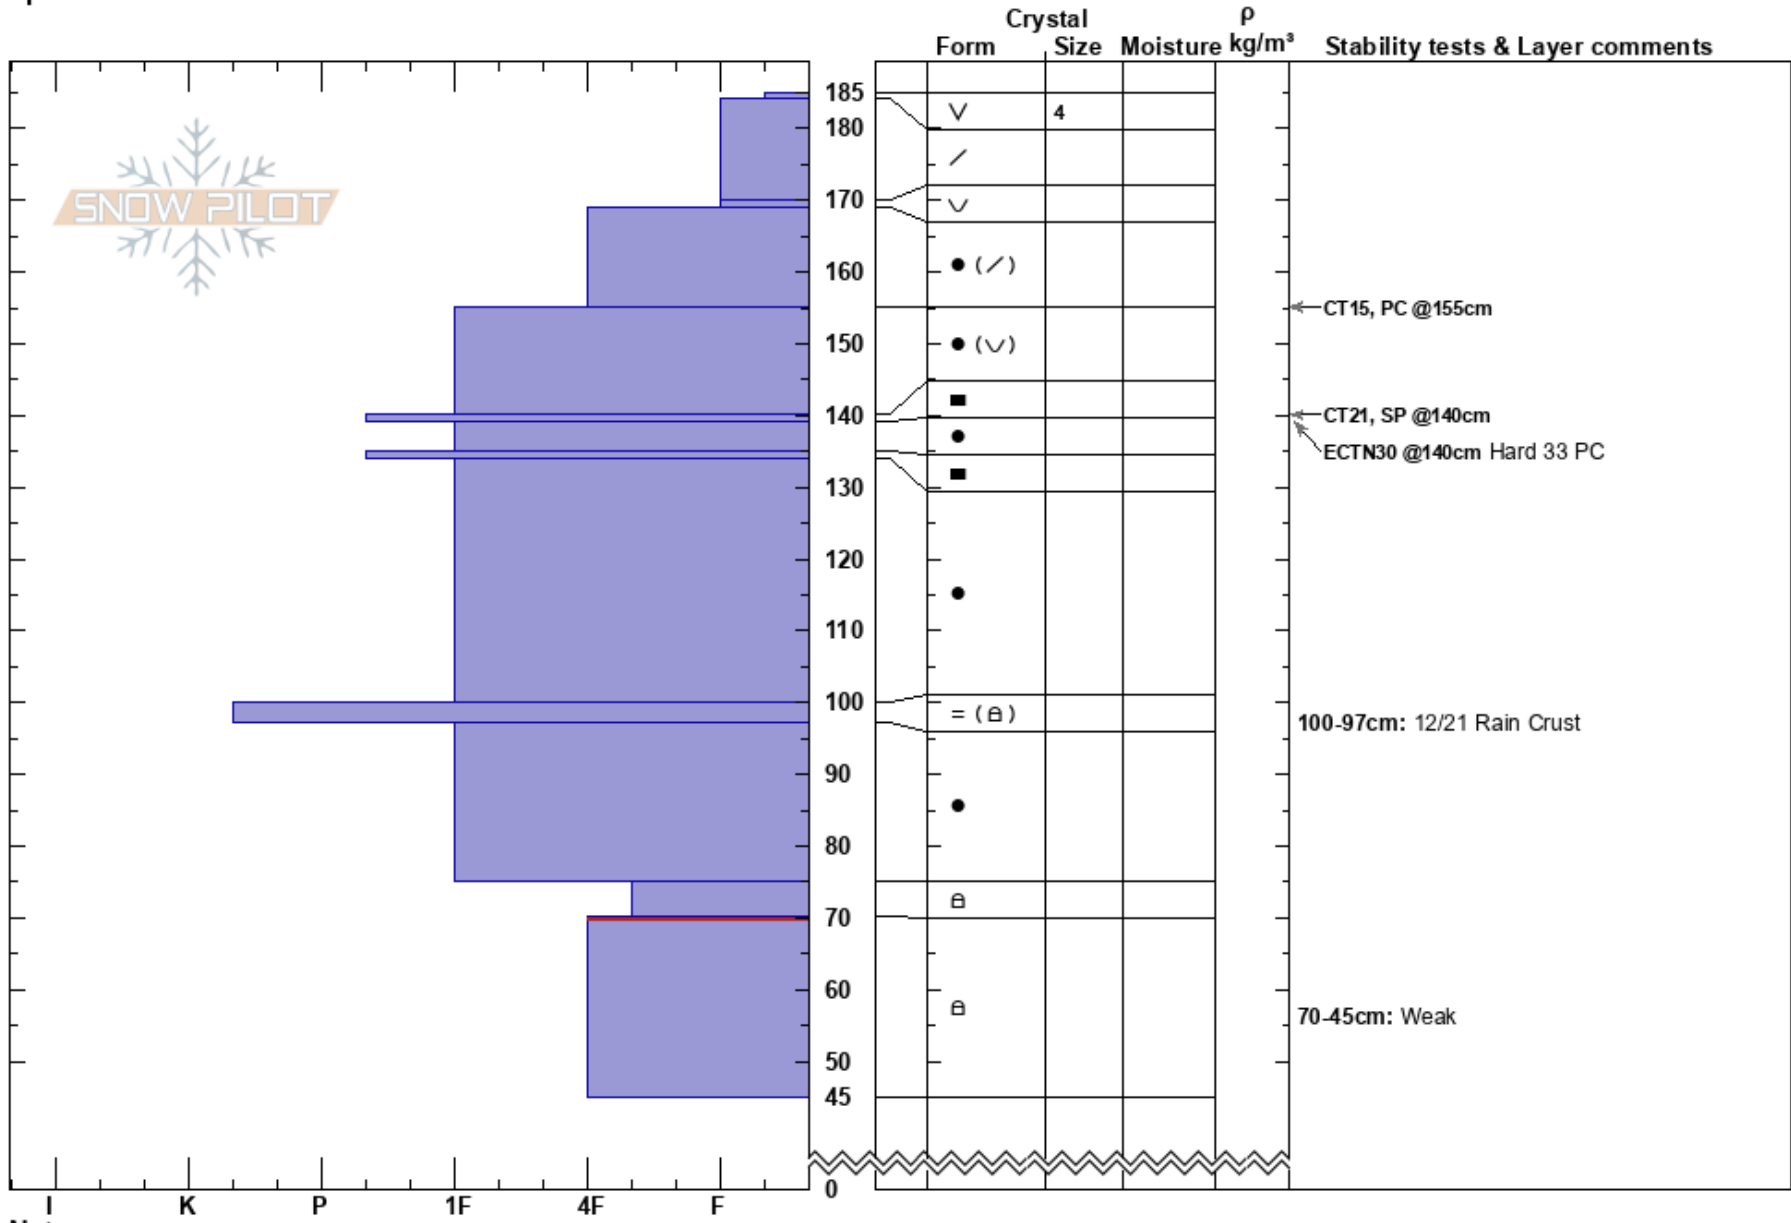

Green Mtn  
 Salmon River Mountains  
 ID  
 Elevation: 7965 ft  
 Aspect: N  
 Specifics:

Payette Avalanche  
 01/09/2021 - 12:30am  
 Co-ord: 44.82578N, -115.88970W  
 Slope Angle: 33°  
 Wind Loading: previous

Stability: Fair  
 Air Temperature:  
 Sky Cover: FEW  
 Precipitation: NO  
 Wind: SW Light Breeze

HS:185  
 PF:35  
 PS:10  
 Layer Notes:  
 100-97cm: 12/21 Rain Crust  
 70-45cm: Weak  
 70-45cm: Problematic layer