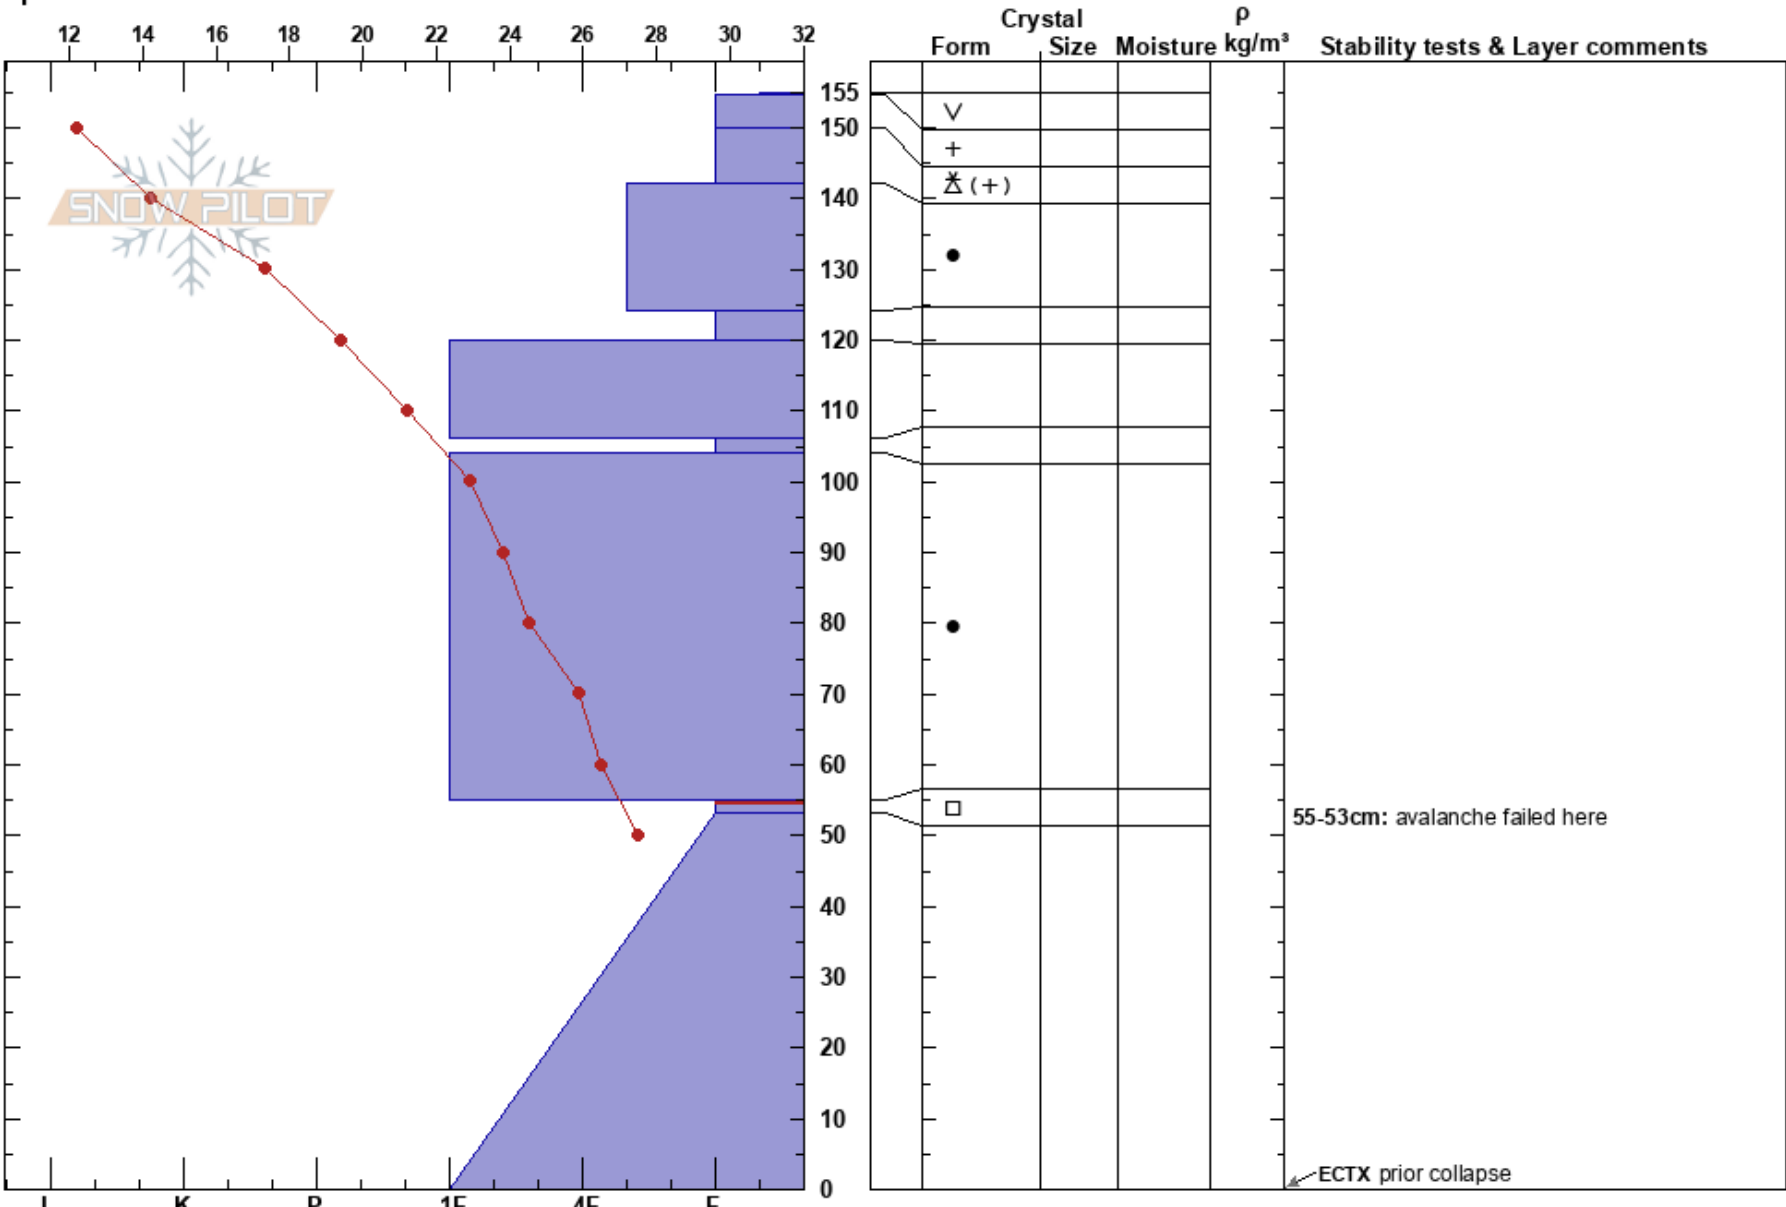

Steep Hollow - avalanc  
 Bear River Range  
 UT  
 Elevation: 8903 ft  
 Aspect: NW  
 Specifics:

paige pagnucco  
 01/09/2021 - 3:00pm  
 Co-ord: 41.96487N, -111.63971W  
 Slope Angle: 30°  
 Wind Loading:

Stability:  
 Air Temperature: 16°F  
 Sky Cover: FEW  
 Precipitation: NO  
 Wind:

HS:155  
 Layer Notes:  
 55-53cm: avalanche failed here  
 55-53cm: Problematic layer

Notes: