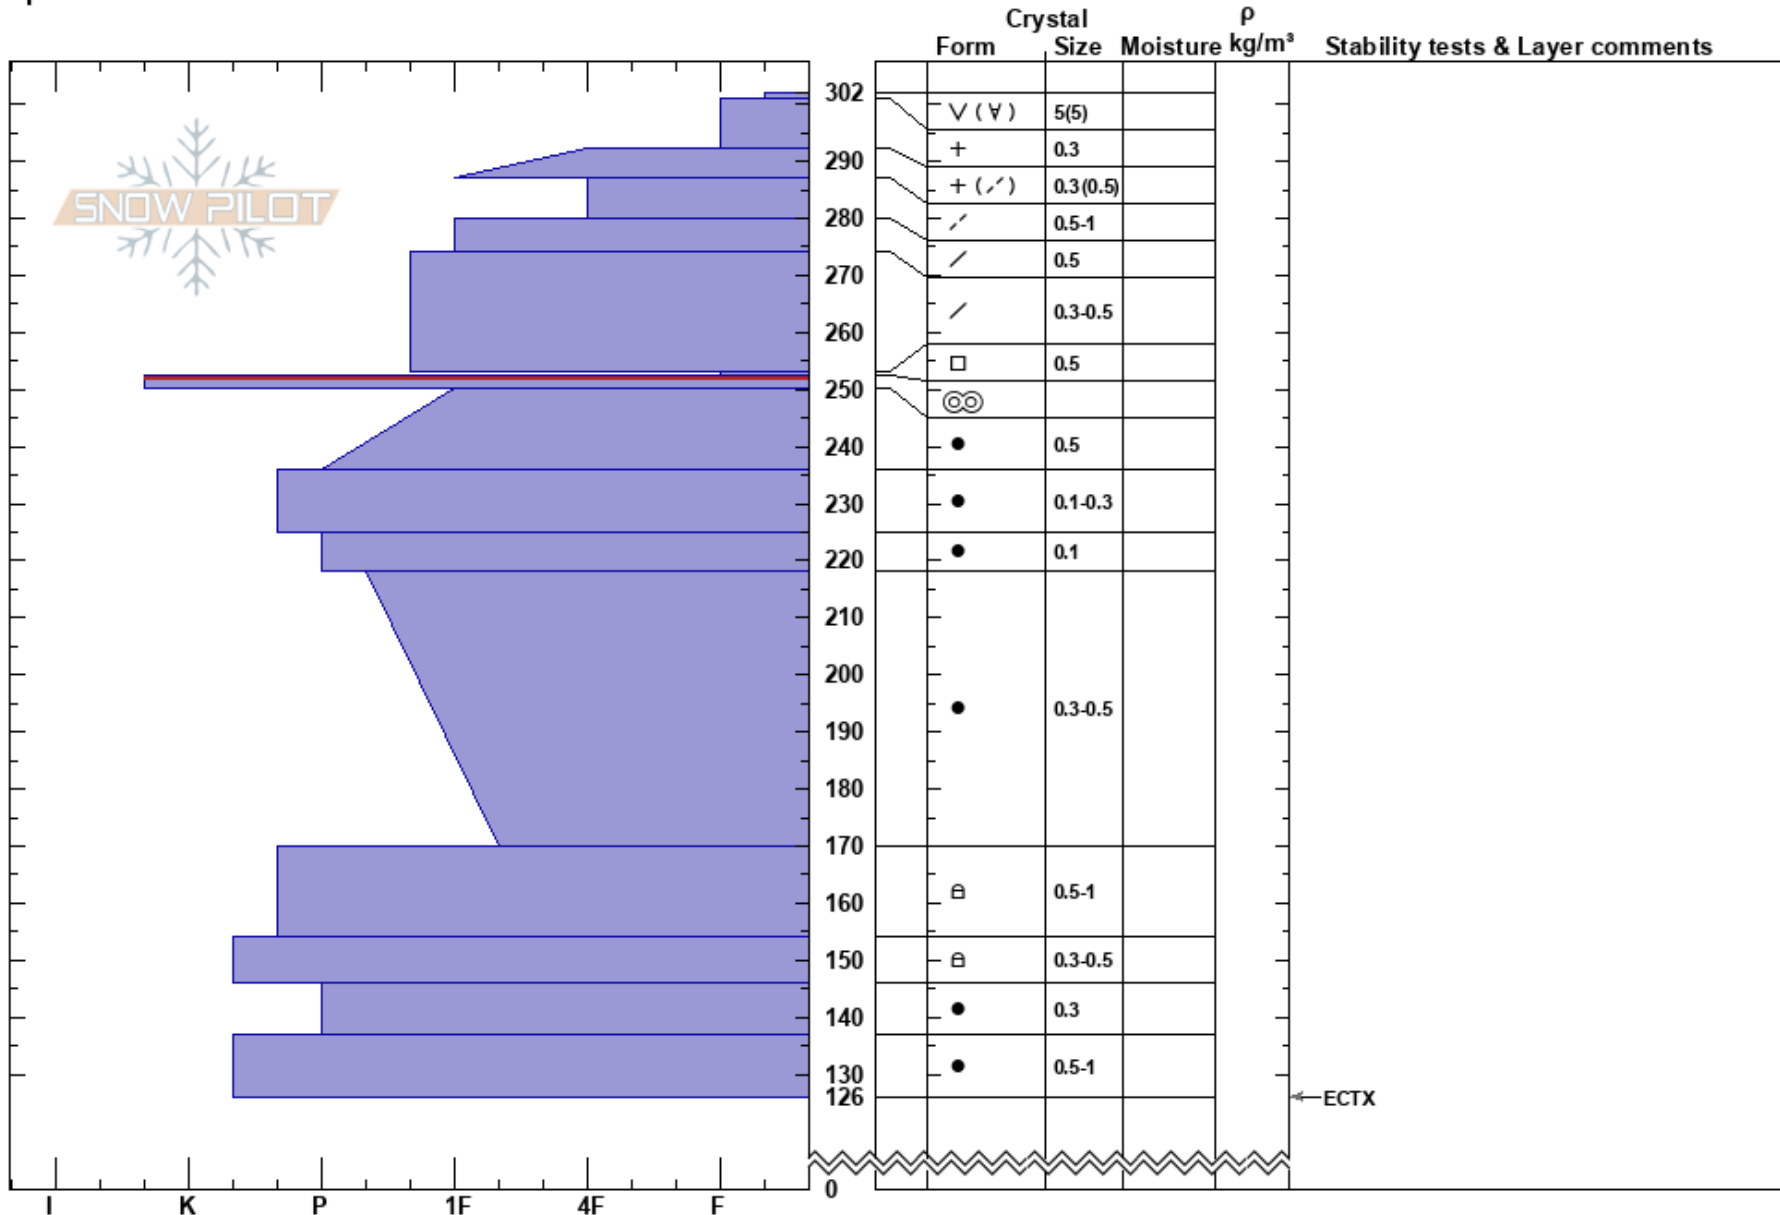

Mount Adams
 Flathead Range
 MT
 Elevation: 6820 ft
 Aspect: 45°
 Specifics:

Jackson George
 01/09/2021 - 9:26am
 Co-ord: 12U 299036W 5347749N
 Slope Angle: 32°
 Wind Loading: no

Stability:
 Air Temperature: -9°C
 Sky Cover: OVC
 Precipitation: S-1
 Wind: SW Calm

HS:302
 Layer Notes:
 252.5-250cm: Problematic layer

Notes: