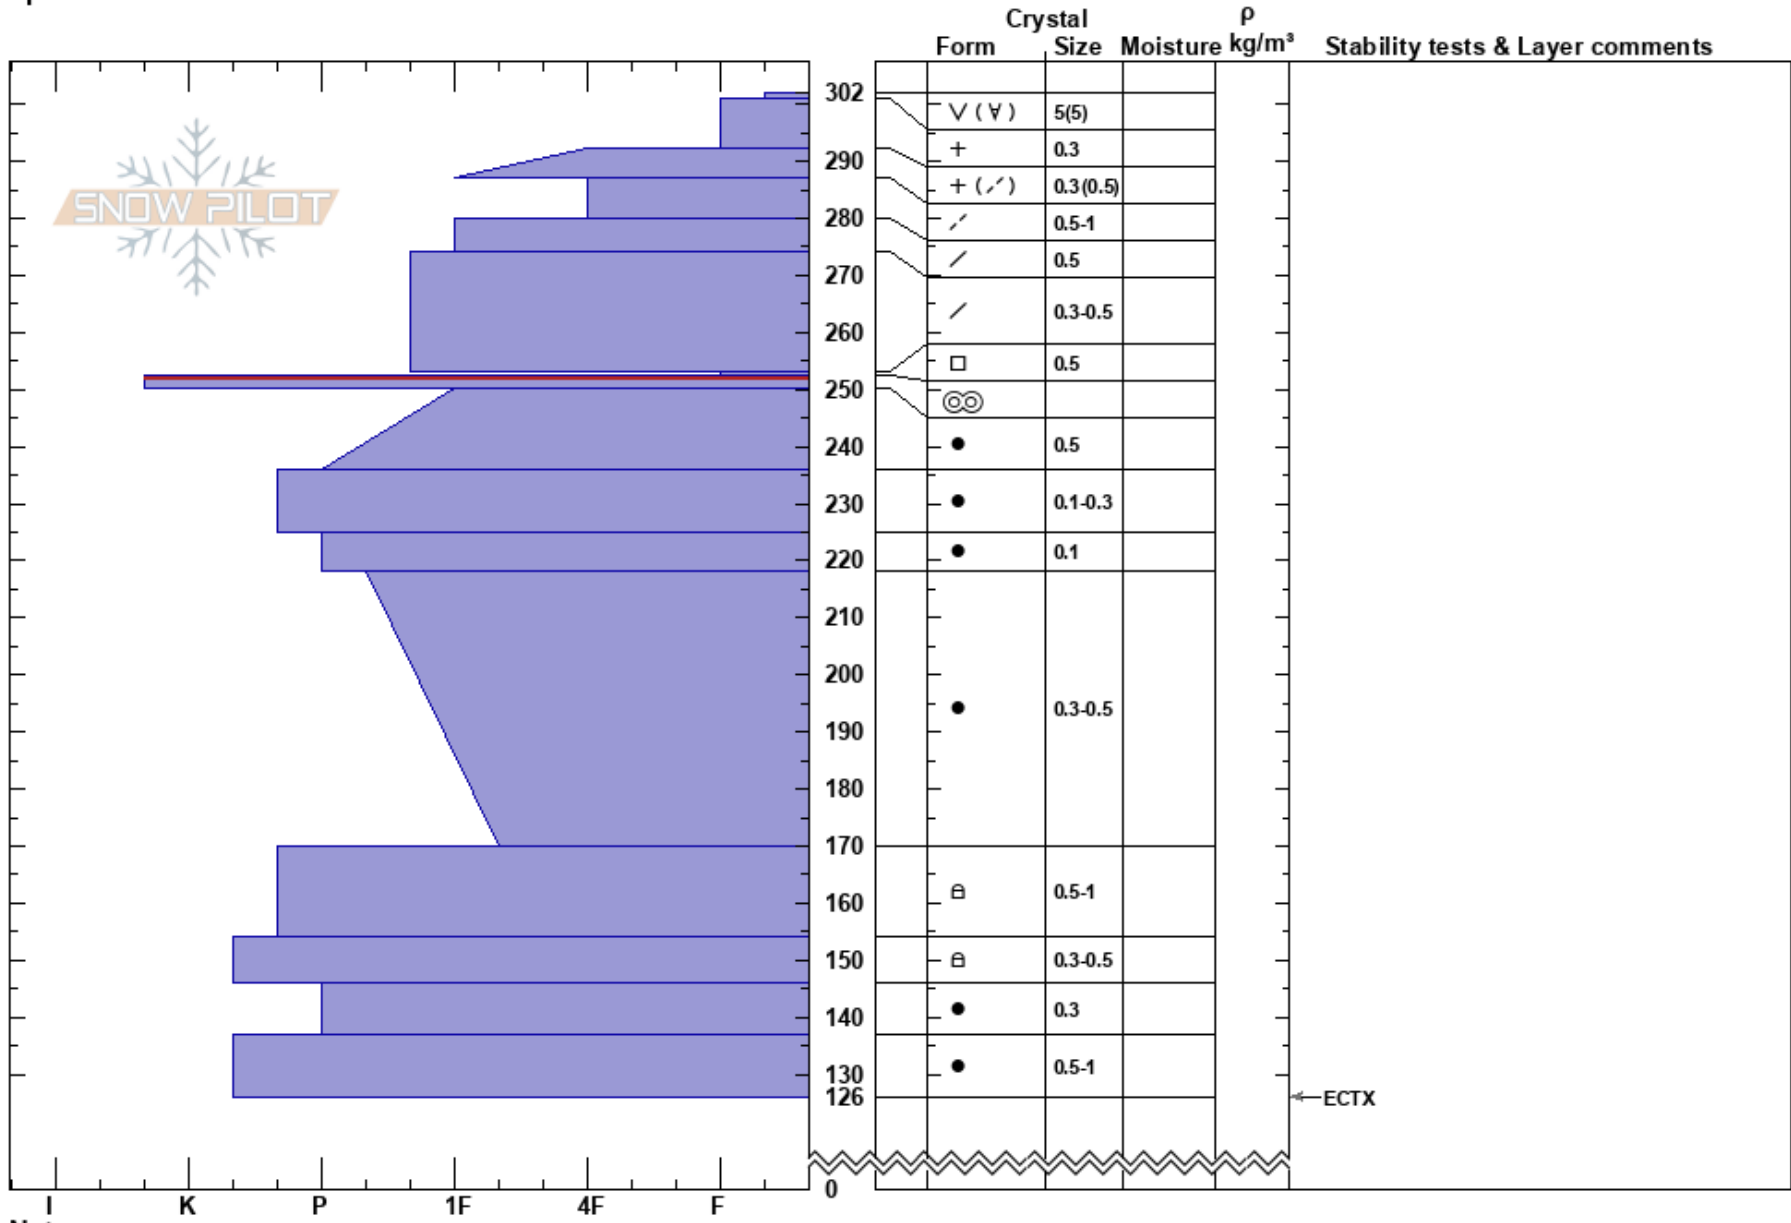

Mount Adams
 Flathead Range
 MT
 Elevation: 6820 ft
 Aspect: 45°
 Specifics:

Jackson George
 01/09/2021 - 9:26am
 Co-ord: 12U 299036W 5347749N
 Slope Angle: 32°
 Wind Loading: no

Stability: **HS:302**
 Air Temperature: -9°C
 Sky Cover: OVC
 Precipitation: S-1
 Wind: SW Calm
 Layer Notes: 252.5-250cm: Problematic layer