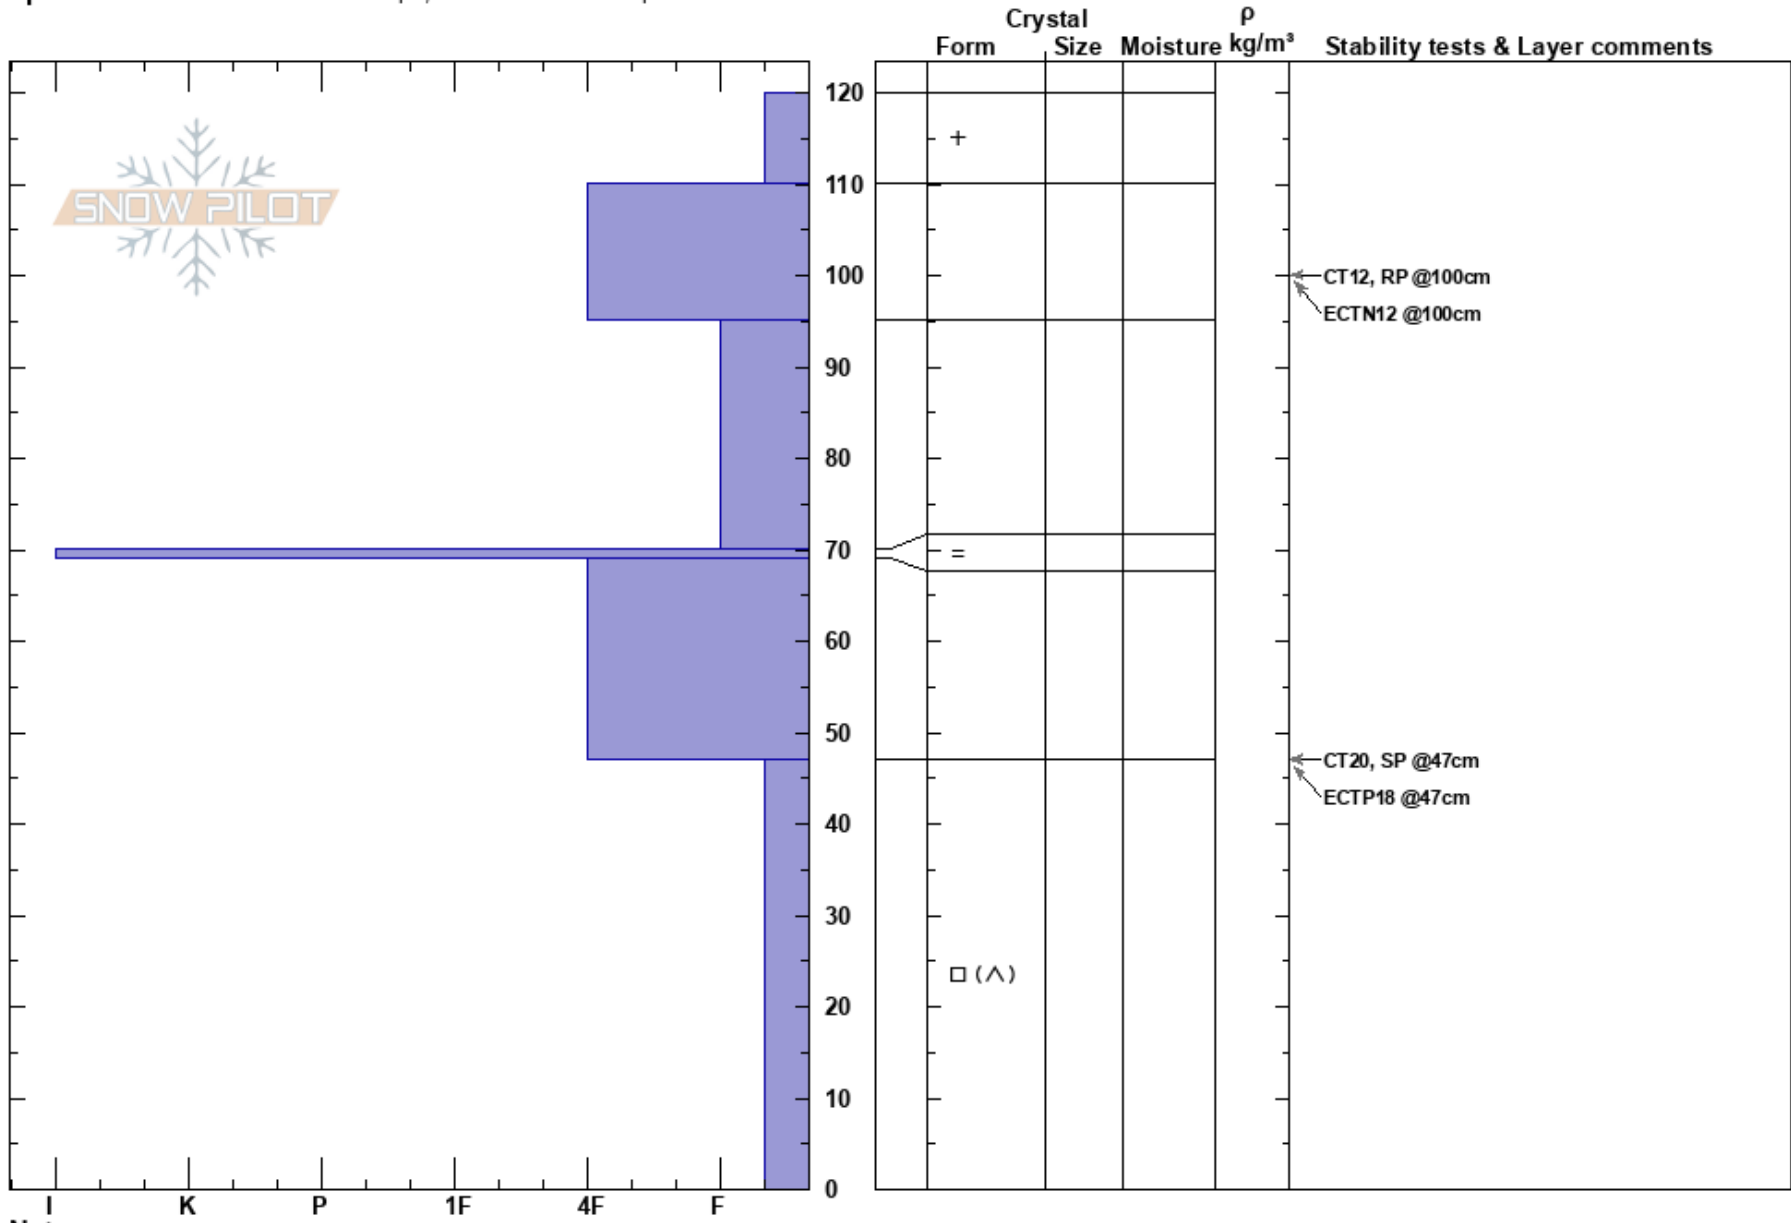

Tin Cup 1/9/21  
 Centennial Range  
 ID  
 Elevation: 8065 ft  
 Aspect: 120°  
 Specifics: Snowmobile tracks on slope; We snowmobiled slope

Chris Hericks  
 01/09/2021 - 2:00pm  
 Co-ord: 44.54882N, -111.53003W  
 Slope Angle: 15°  
 Wind Loading: no

Stability:  
 Air Temperature:  
 Sky Cover: CLR  
 Precipitation: NO  
 Wind: NW Light Breeze

HS:120

Layer Notes:

Notes: