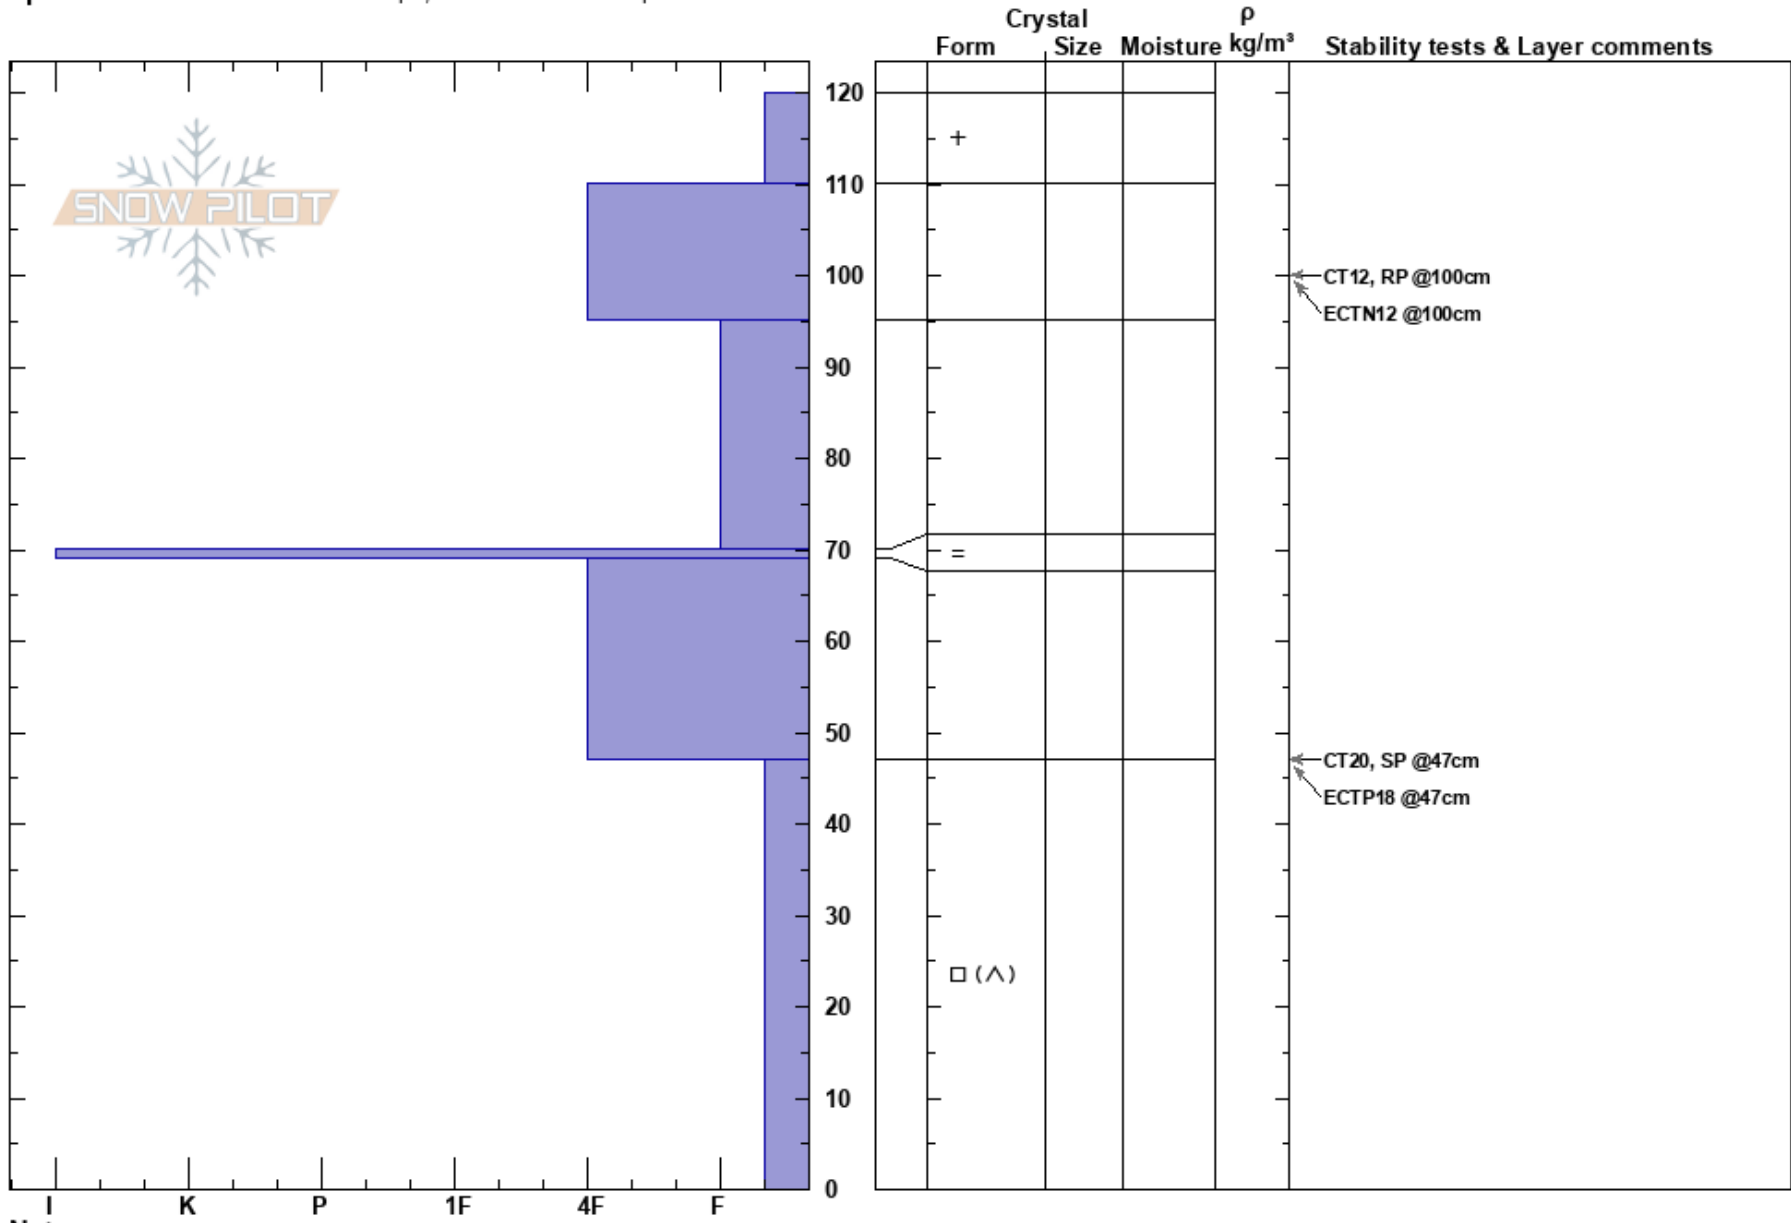

Tin Cup 1/9/21
 Centennial Range
 ID
 Elevation: 8065 ft
 Aspect: 120°
 Specifics: Snowmobile tracks on slope; We snowmobiled slope

Chris Hericks
 01/09/2021 - 2:00pm
 Co-ord: 44.54882N, -111.53003W
 Slope Angle: 15°
 Wind Loading: no

Stability:
 Air Temperature:
 Sky Cover: CLR
 Precipitation: NO
 Wind: NW Light Breeze

HS:120

Layer Notes:

Notes: