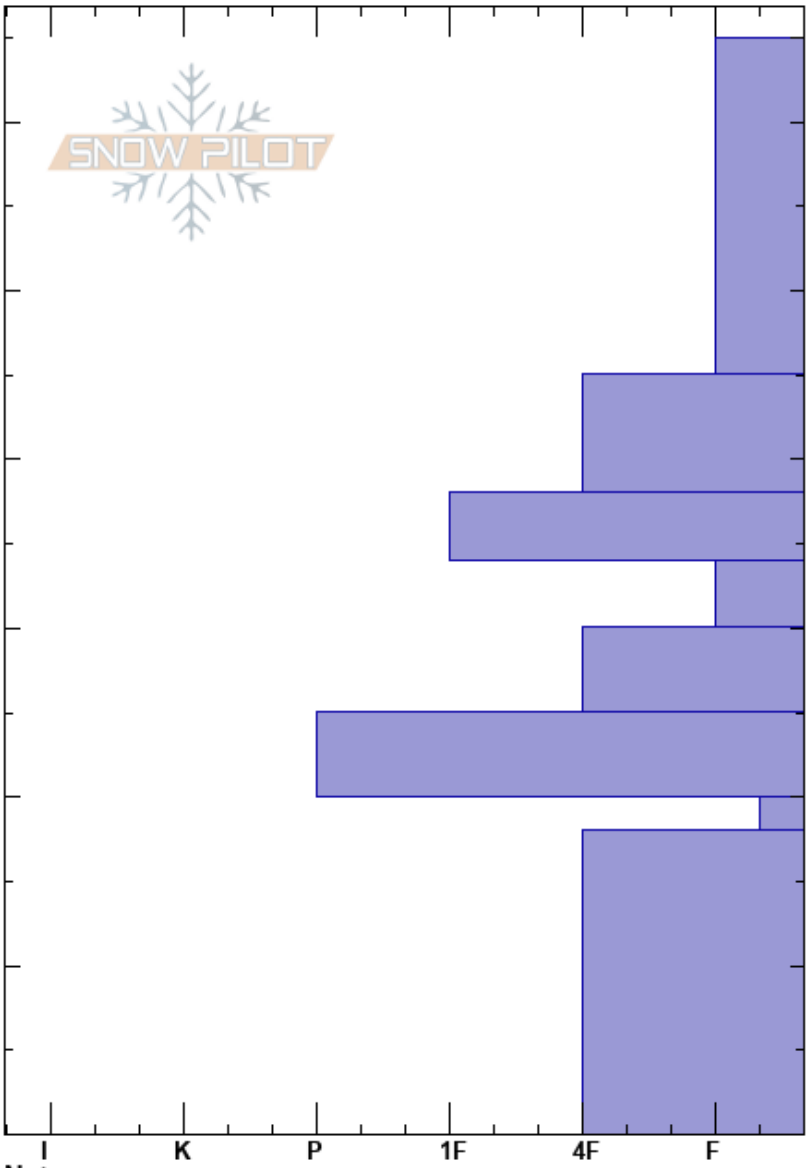

Empire Pass
 Wasatch Range
 UT
 Elevation: 9107 ft
 Aspect: 59°
 Specifics:

Weston Deutschlandler
 01/09/2021 - 1:30pm
 Co-ord: 40.60698N, -111.50276E
 Slope Angle: 17°
 Wind Loading: yes

Stability:
 Air Temperature: -9°C
 Sky Cover: CLR
 Precipitation: NO
 Wind: NE Light Breeze

HS:65
 Layer Notes:
 20-18cm: Problematic layer

Crystal Form	Crystal Size	Moisture	ρ kg/m ³	Stability tests & Layer comments
∇	3			
□	2			← CT19, SP @20cm ← ECTP21 @20cm

Notes: