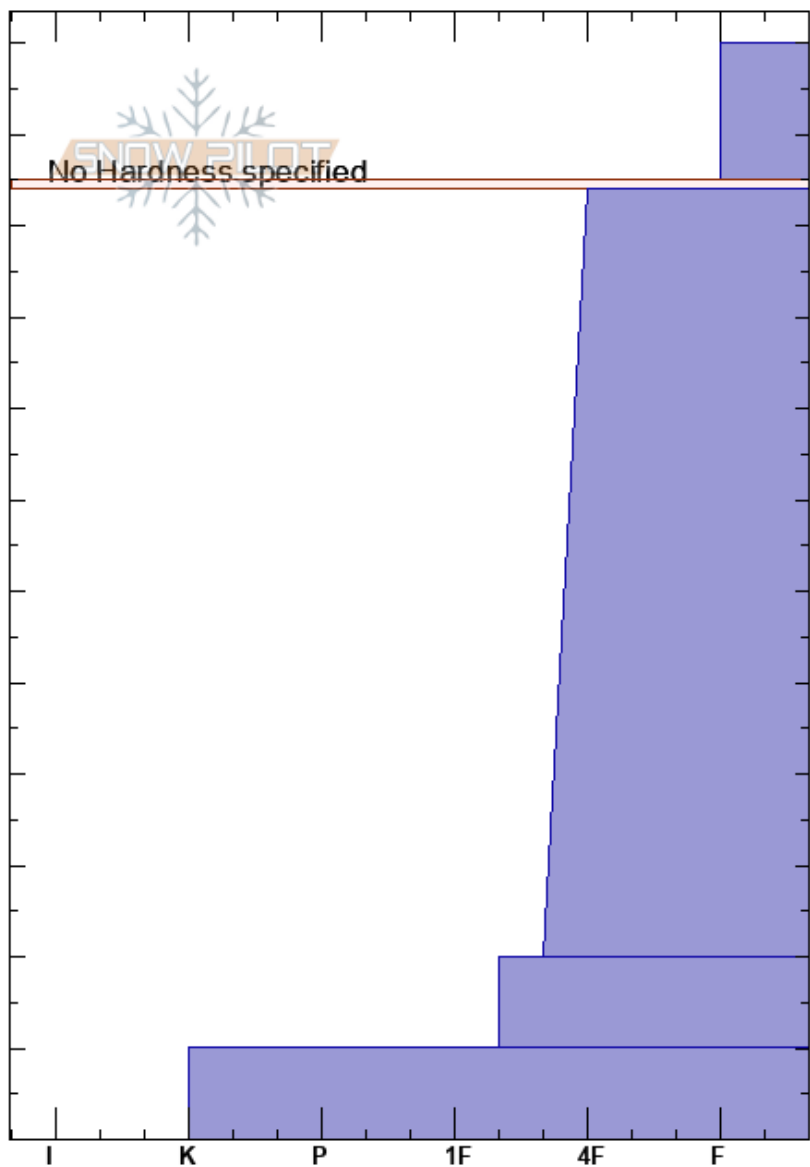

South Tonsina
 Chugach Range
 AK
 Elevation: 6000 ft
 Aspect:
 Specifics:

Max Wittenberg
 04/11/2017 - 12:30pm
 Co-ord: 61.28981N, -145.92659E
 Slope Angle:
 Wind Loading: previous

Stability:
 Air Temperature: -4°C
 Sky Cover: SCT
 Precipitation: NO
 Wind: NE Moderate

HS:120

Layer Notes:

Height (ft)	Crystal		Moisture	ρ kg/m ³	Stability tests & Layer comments
	Form	Size			
120					
110	+				
105	V	3			
100					
90					
80					
70					
60	• (/)				
50					
40					
30					
20	⊖				
10					
0					CTN on bottom interface