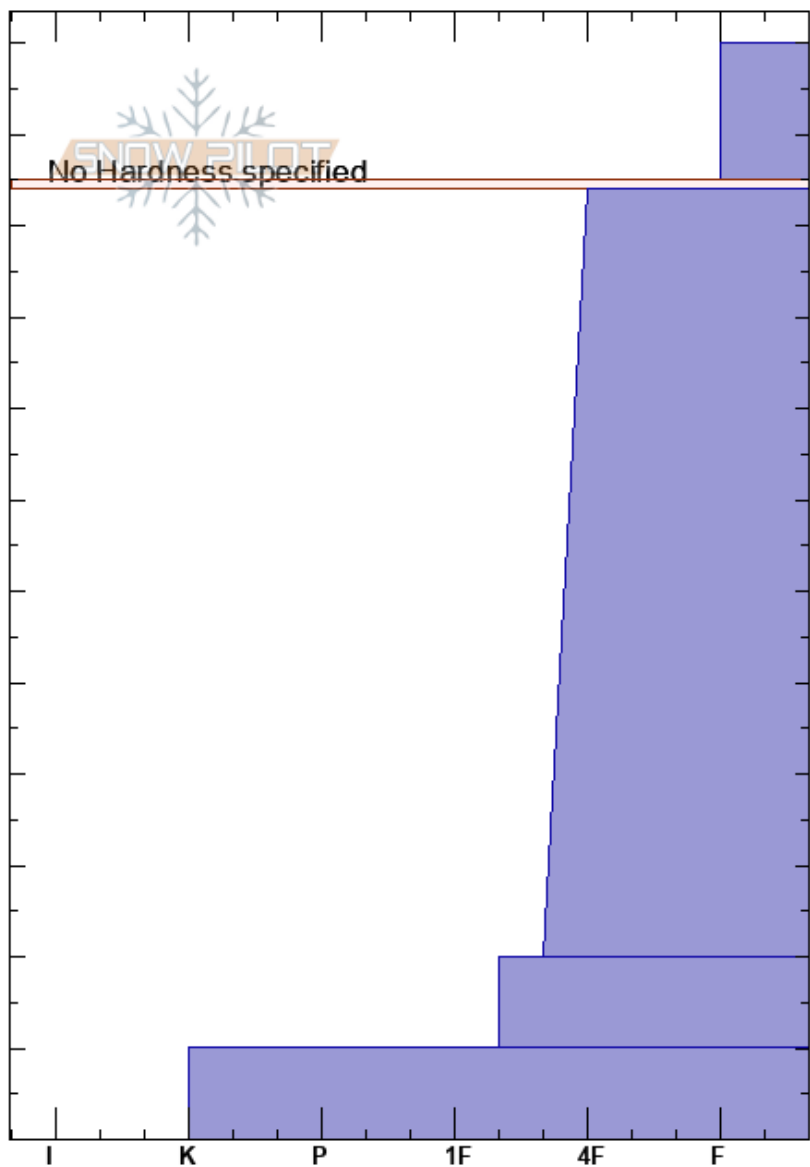

South Tonsina
 Chugach Range
 AK
 Elevation: 6000 ft
 Aspect:
 Specifics:

Max Wittenberg
 04/11/2017 - 12:30pm
 Co-ord: 61.28981N, -145.92659E
 Slope Angle:
 Wind Loading: previous

Stability:
 Air Temperature: -4°C
 Sky Cover: SCT
 Precipitation: NO
 Wind: NE Moderate

HS:120

Layer Notes:

Height (ft)	Crystal		Moisture	ρ kg/m ³	Stability tests & Layer comments
	Form	Size			
120					
110	+				
105	V	3			
100					
90					
80					
70					
60	• (/)				
50					
40					
30					
20					
10	⊖				
0					CTN on bottom interface