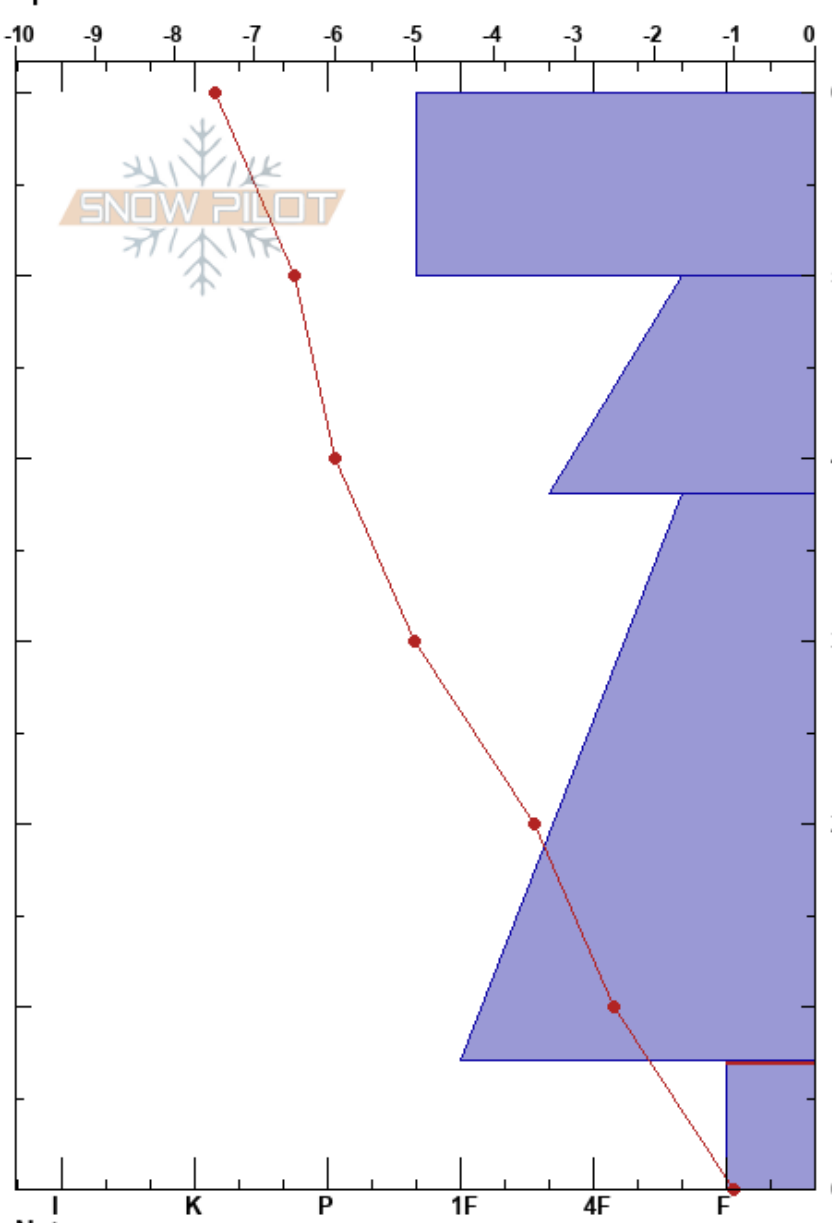

Mt Emma
 Sierra Nevada
 CA
 Elevation: 10000 ft
 Aspect: E
 Specifics:

Arden Feldman
 01/09/2021 - 2:30pm
 Co-ord: 38.27797N, -119.47232W
 Slope Angle: 27°
 Wind Loading:

Stability:
 Air Temperature:
 Sky Cover: FEW
 Precipitation: NO
 Wind: SW Strong

HS:60
 PF:35
 PS:6
 7-0cm:Problematic layer

Form	Crystal		ρ kg/m ³	Stability tests & Layer comments
	Size	Moisture		
•	0.3	D		
/ (□)	0.5-1.5	D		← CT11, SP @50cm ← ECTN8 @50cm
□	0.5-1.5	D		← CT25, SP @38cm ← ECTN23 @38cm
^	2-4	D		← PST40/100 (End) @7cm