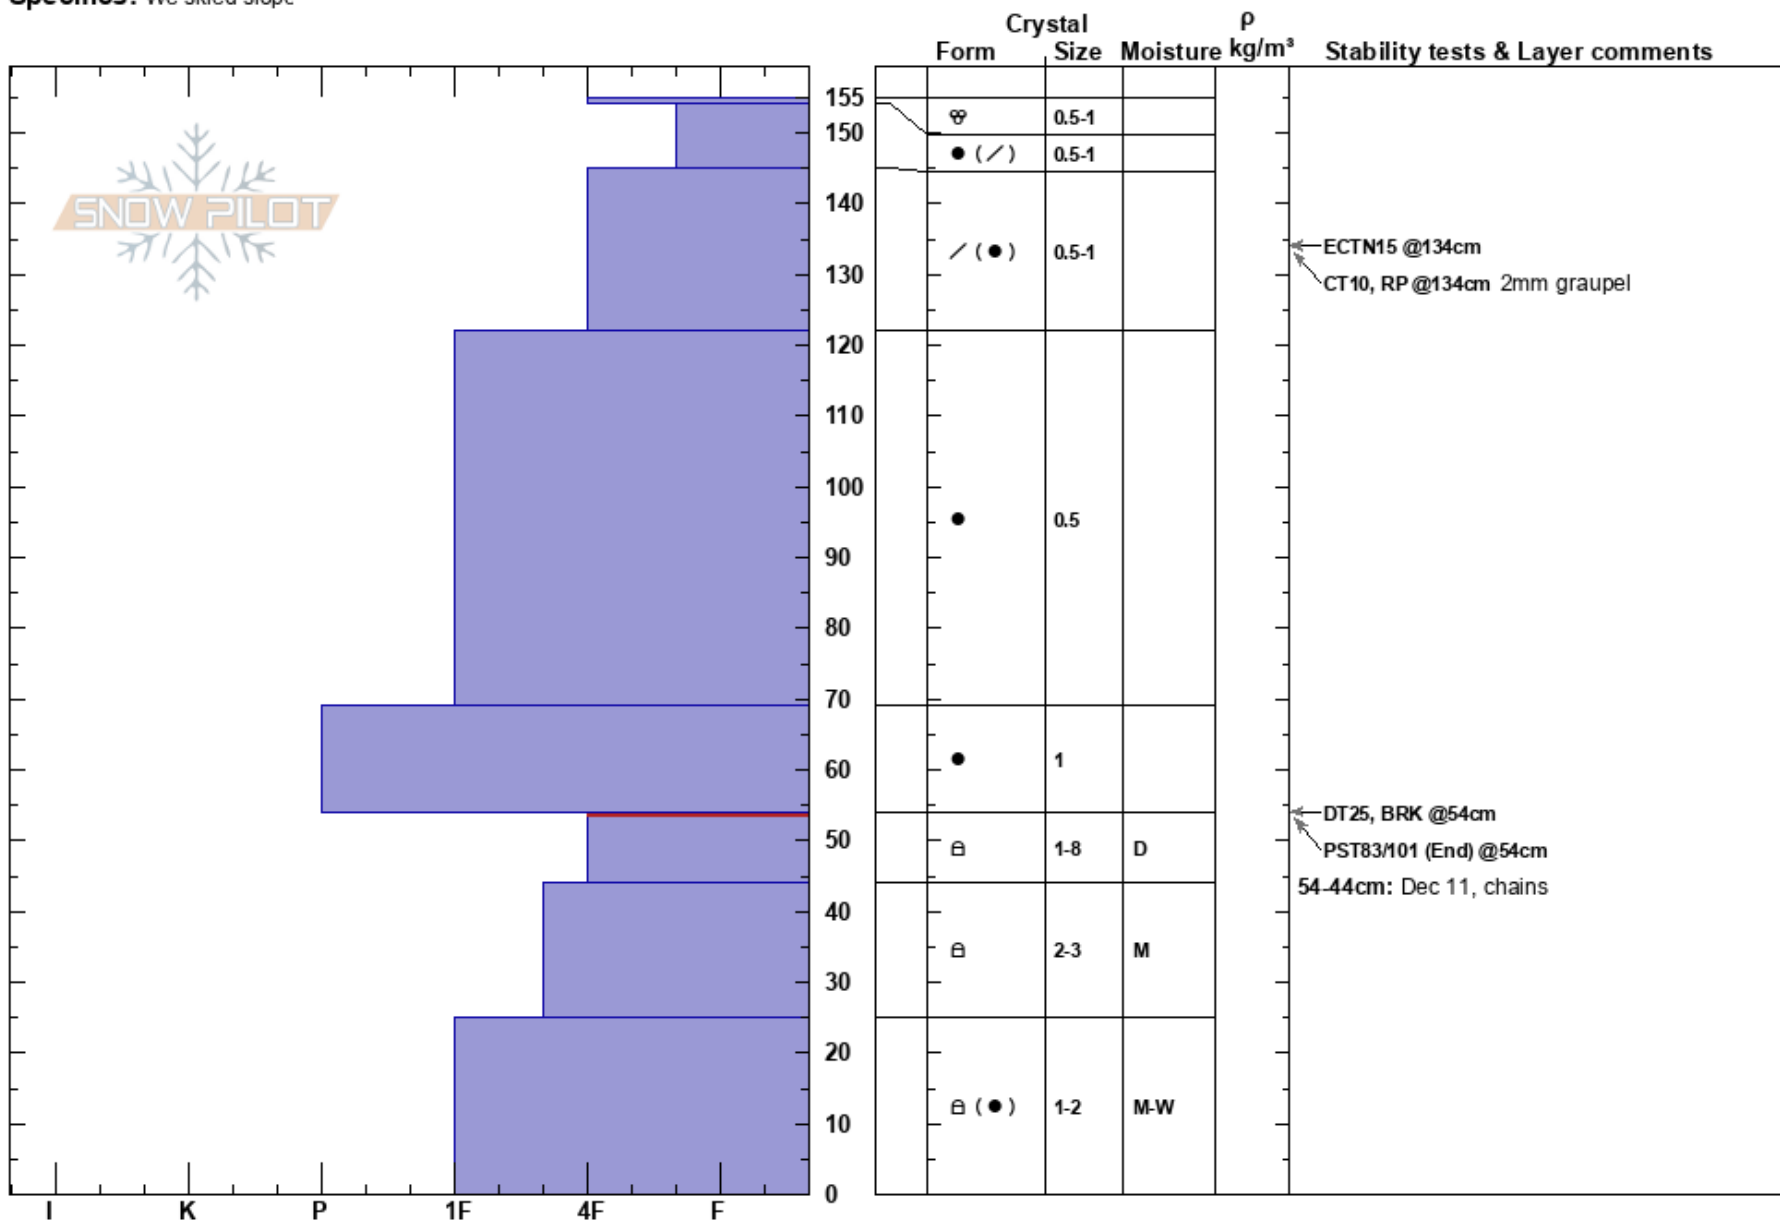

Mt. Lola
 Central Sierra
 CA
Elevation: 8674 ft
Aspect: 54°
Specifics: We skied slope

Brandon Schwartz
 01/09/2021 - 11:15am
Co-ord: 39.44102N, -120.33738W
Slope Angle: 28°
Wind Loading: no

Stability:
Air Temperature:
Sky Cover: CLR
Precipitation: NO
Wind: NE Moderate

HS: 155
PF: 25 54.44cm: Dec 11, chains
PS: 10 54.44cm: Problematic layer

Notes: Pit dug near treeline adjacent to an avalanche path. Good strength gains on the Dec 11 layer at this location.