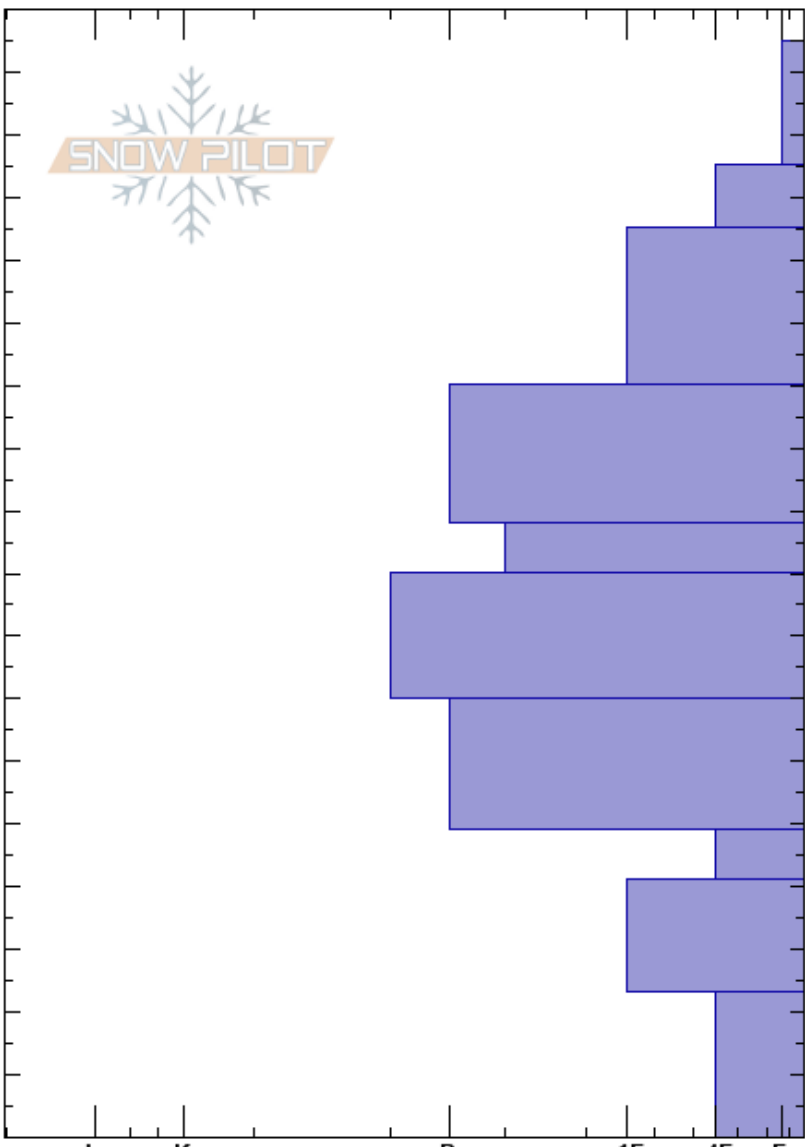

Upper Pinedale
 Teton Range
 WY
 Elevation: 9650 ft
 Aspect: 135°
 Specifics:

Nick Malik
 01/09/2021 - 11:30am
 Co-ord:
 Slope Angle: 25°
 Wind Loading:

Stability: **HS:175**
 Air Temperature: 49-41cm:Problematic layer
 Sky Cover:
 Precipitation:
 Wind:

Elevation (ft)	Crystal		ρ kg/m ³	Stability tests & Layer comments
	Form	Size		
175				
170				
160				
150				
140				
130				
120				
110				
100				
90				
80				
70				
60				
50				
40	⊖	2-3		← CT30, SC @48cm ← PST140/150 (End) @48cm
30	⊖	1.5-2		
20				
10	⊖	2-3		
0				