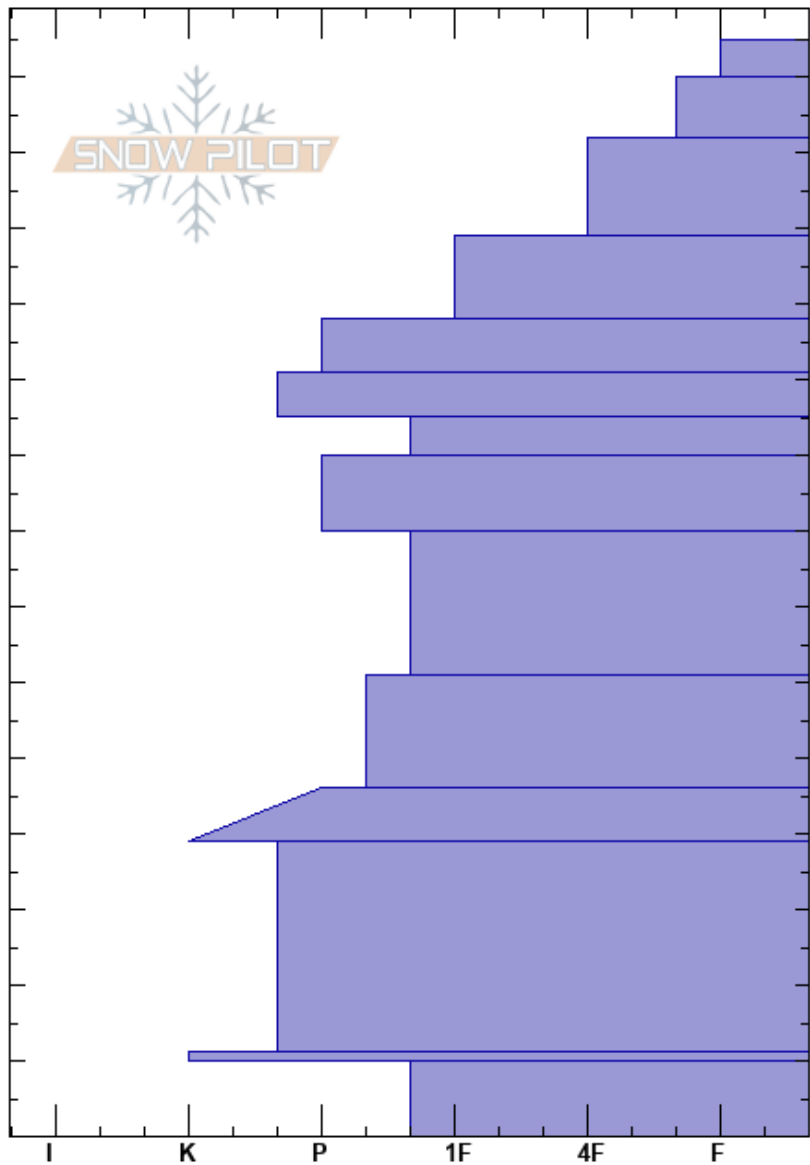

Forum - Cut Line
 South Rockies
 AB
 Elevation: 1910 m
 Aspect: N
 Specifics:

Cynthia Werier
 09/01/2021 - 12:30
 Co-ord:
 Slope Angle: 32°
 Wind Loading: previous

Stability:
 Air Temperature: -5.7°C PF:30
 Sky Cover: SCT
 Precipitation: NO
 Wind: SW Light Breeze

Layer Notes:

Crystal Form	Crystal Size	Moisture	ρ kg/m ³	Stability tests & Layer comments
∇	8			
				← CT9, BRK @130cm x 2
				← CT21, PC @119cm x 2
⊙				
⊙				
■				
□				

Notes: