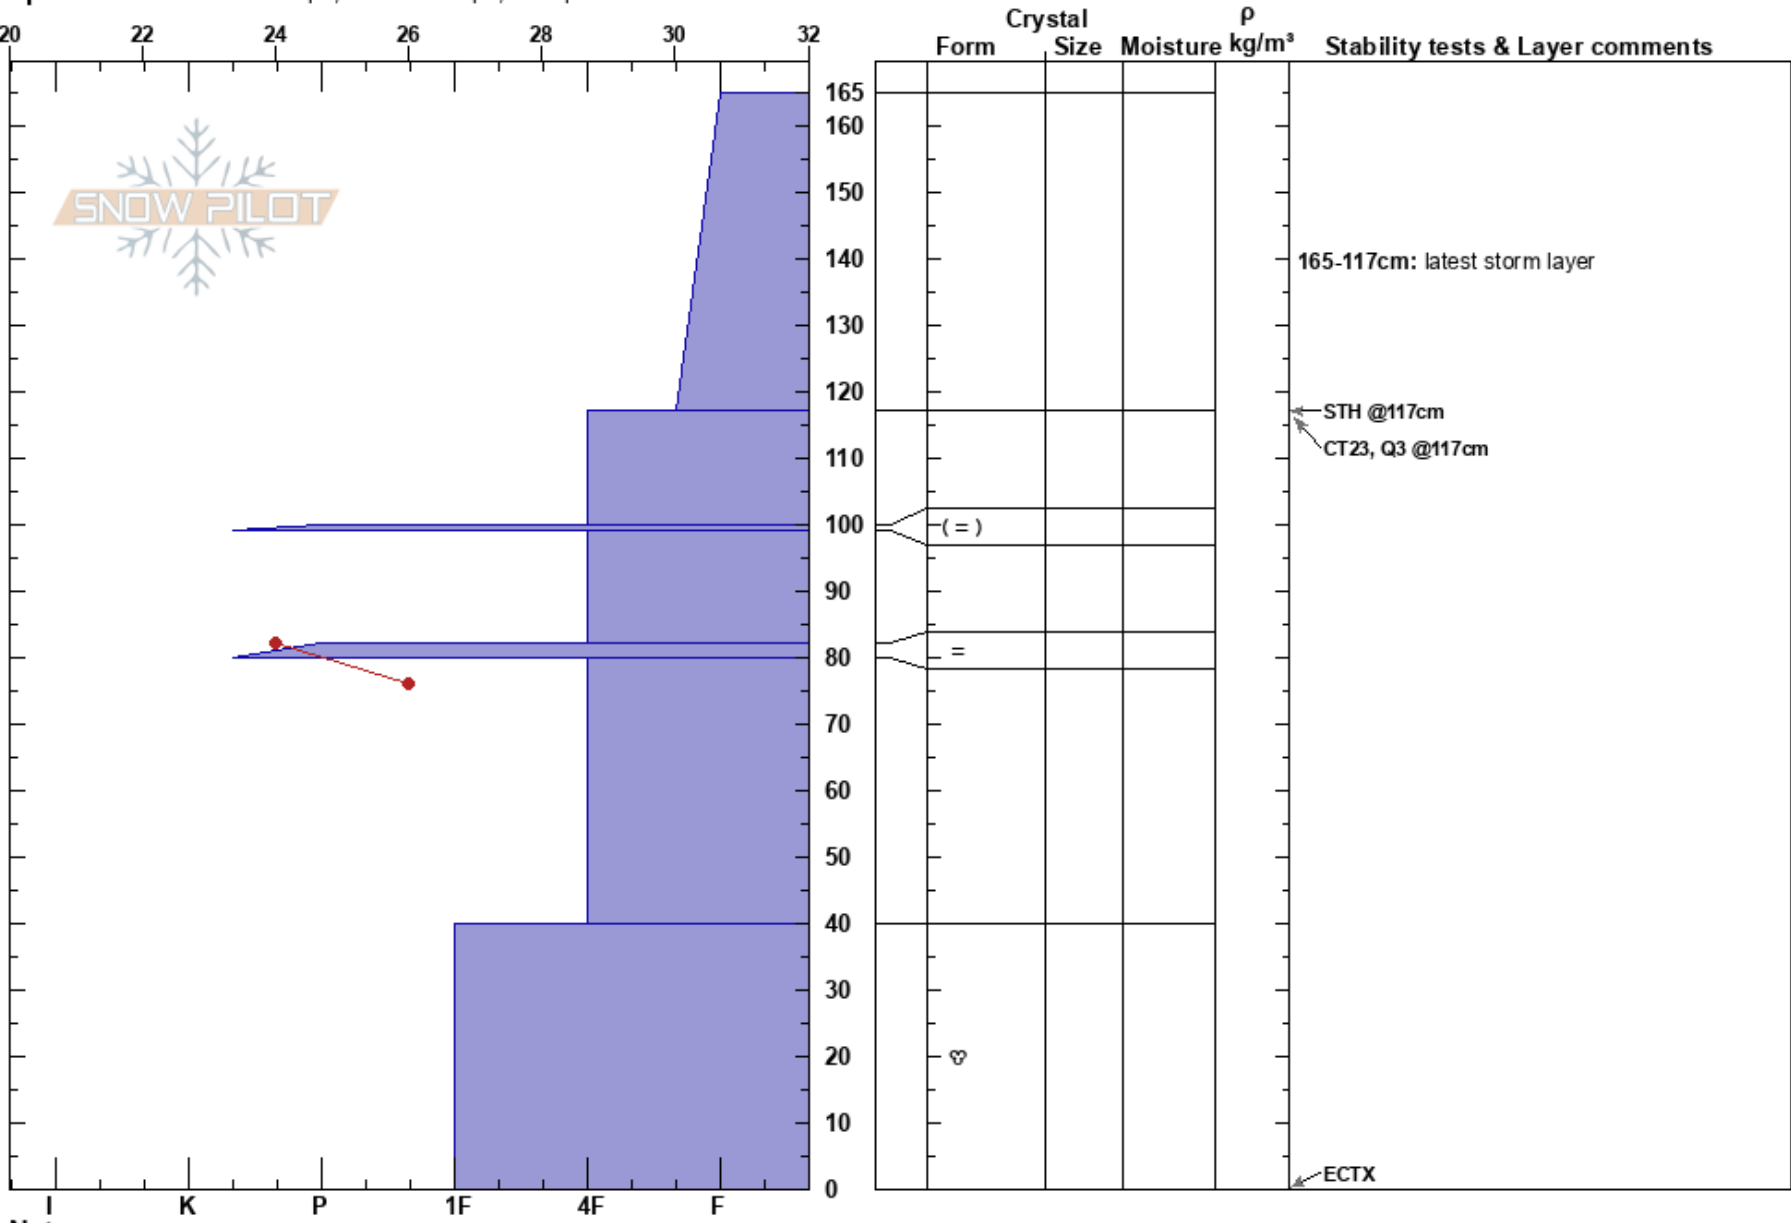

Fugi 1/1/21
 Bitterroot
 MT
 Elevation: 5945 ft
 Aspect: N
 Specifics: Ski tracks on slope; We skied slope; Poor pit location

Jeffrey Johnson
 01/09/2021 - 10:30am
 Co-ord: 46.62204N, -114.56142W
 Slope Angle: 30°
 Wind Loading: previous

Stability: Good
 Air Temperature: 26°F
 Sky Cover: CLR
 Precipitation: NO
 Wind:

HS:165
 PF:35
 PS:20

Layer Notes:
 165-117cm: latest storm layer
 117-100cm: Problematic layer

Notes: this is lee ward slope and is wind affected.