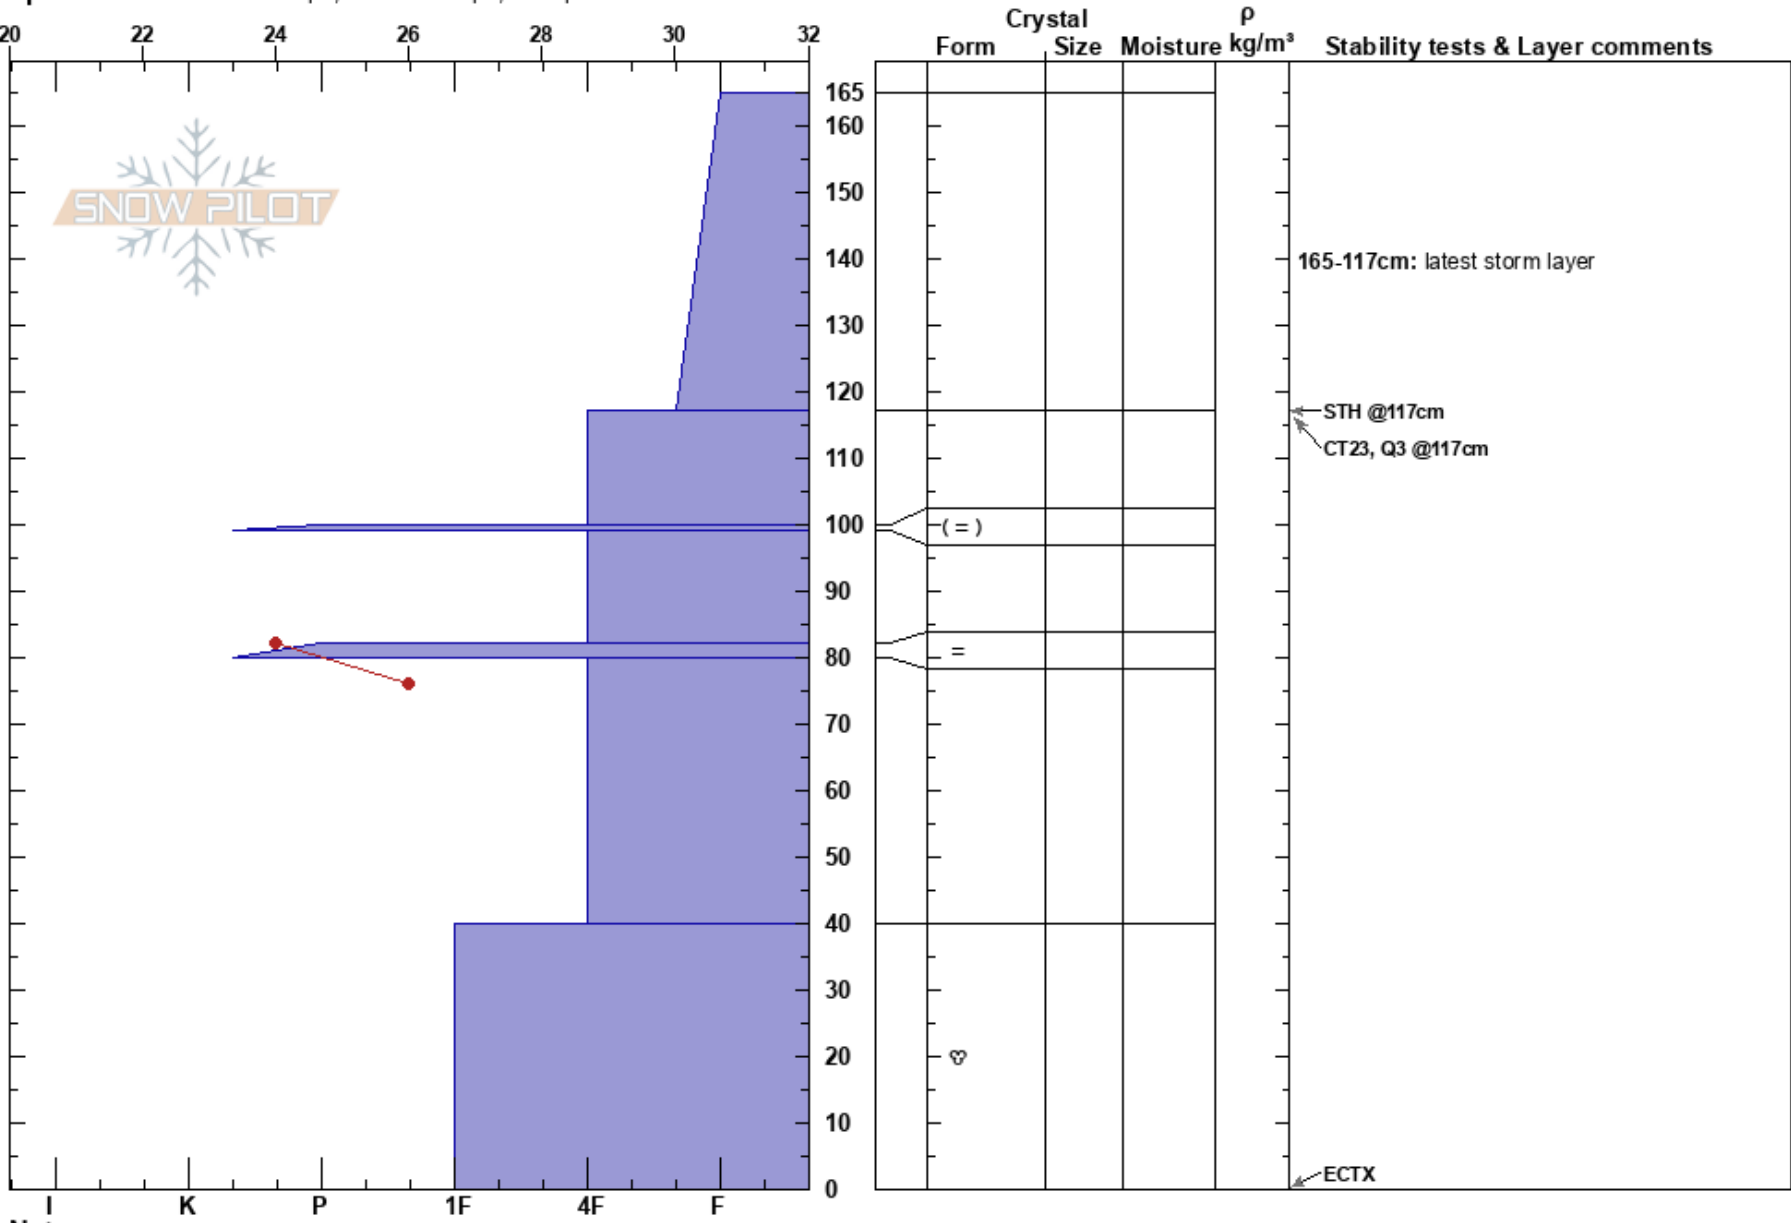

Fugi 1/1/21 Jeffrey Johnson
 Bitterroot 01/09/2021 - 10:30am
 MT Co-ord: 46.62204N, -114.56142W
 Elevation: 5945 ft Slope Angle: 30°
 Aspect: N Wind Loading: previous
 Specifics: Ski tracks on slope; We skied slope; Poor pit location

Stability: Good HS:165
 Air Temperature: 26°F PF:35 165-117cm: latest storm layer
 Sky Cover: CLR PS:20 117-100cm: Problematic layer
 Precipitation: NO
 Wind:

Notes: this is lee ward slope and is wind affected.