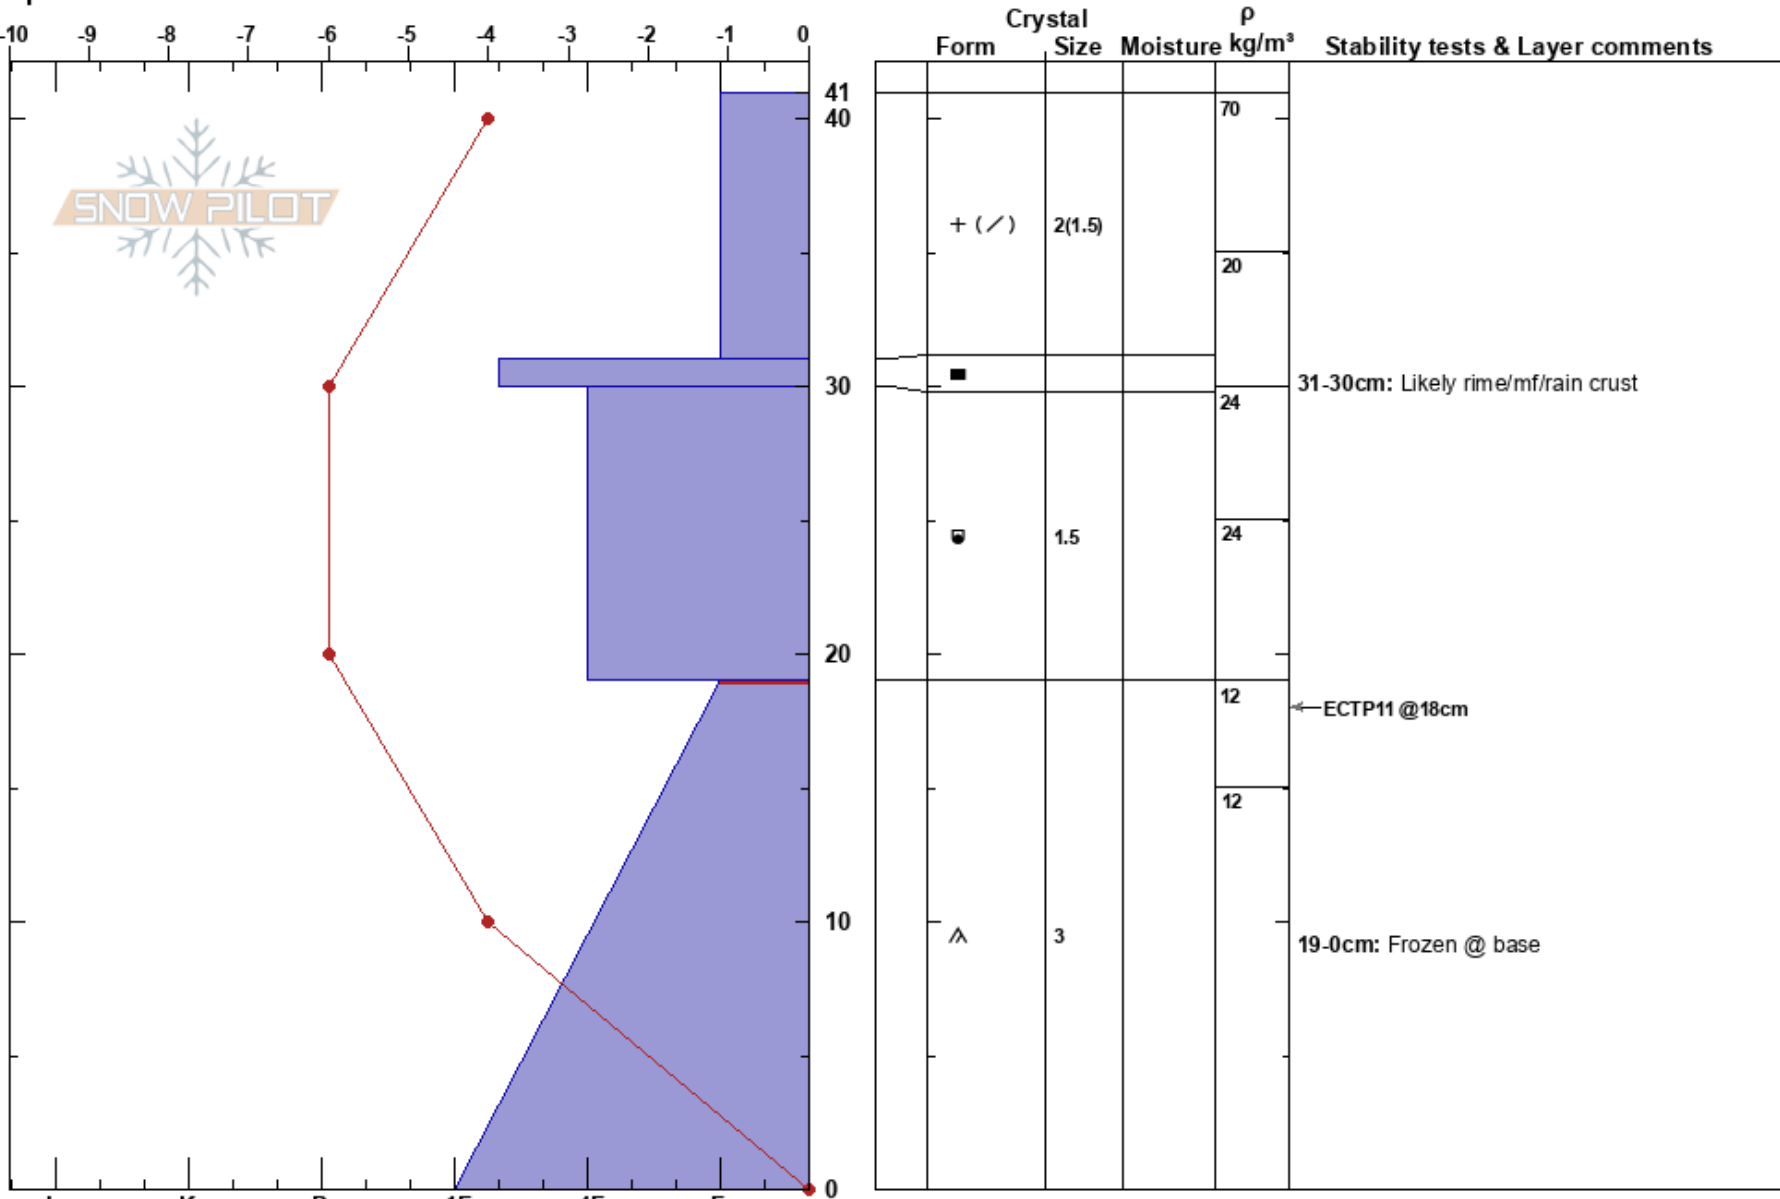

Spruces Monthly
 Central Wasatch
 UT
 Elevation: 2245 m
 Aspect:
 Specifics:

Tim Rogers
 01/02/2021 - 1:00pm
 Co-ord: 40.64189N, -111.63724W
 Slope Angle:
 Wind Loading:

Stability:
 Air Temperature:
 Sky Cover: SCT
 Precipitation: NO
 Wind: Calm

HS:41
 Layer Notes:
 31-30cm: Likely rime/mf/rain crust
 19-0cm: Frozen @ base
 19-0cm: Problematic layer

Notes: Shallowest snowpit ever dug @ Spruces. Greg Dollhausen scribe and hype man.