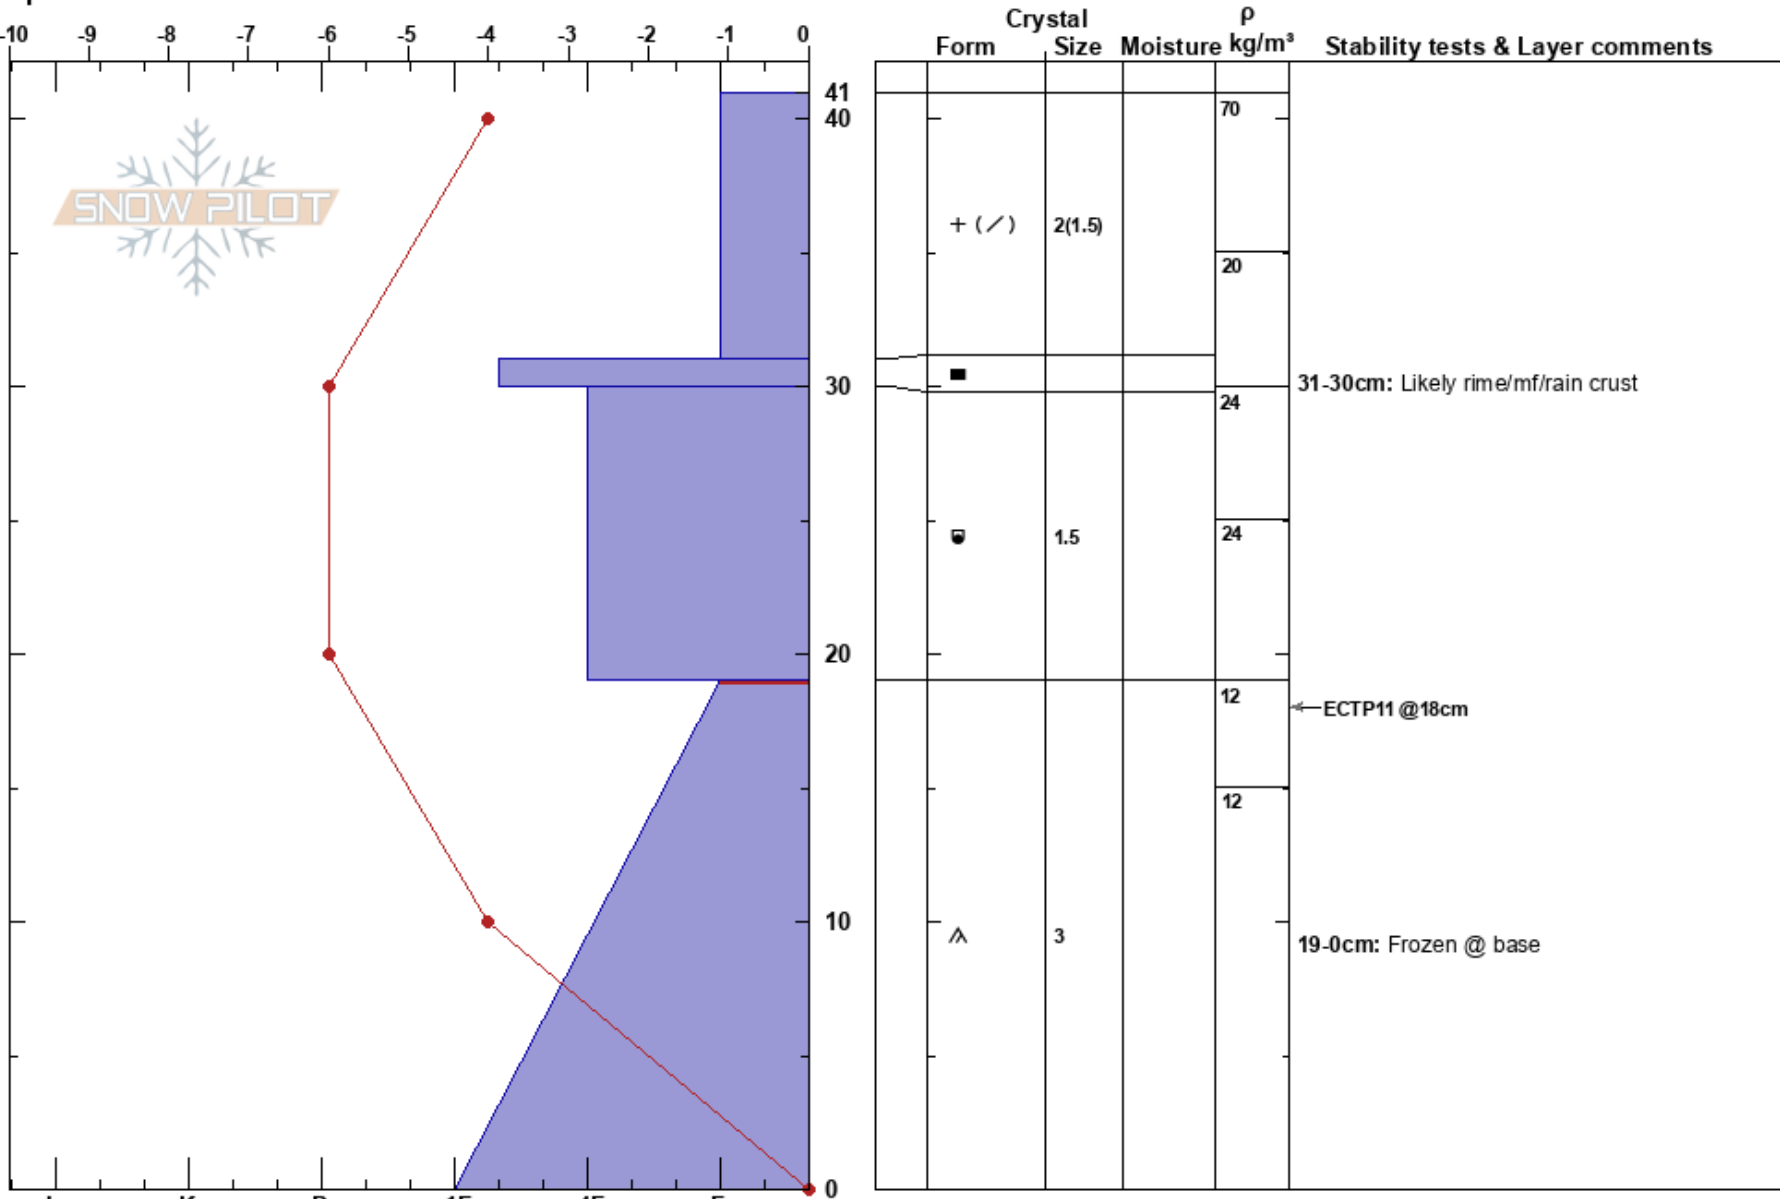

Spruces Monthly  
 Central Wasatch  
 UT  
 Elevation: 2245 m  
 Aspect:  
 Specifics:

Tim Rogers  
 01/02/2021 - 1:00pm  
 Co-ord: 40.64189N, -111.63724W  
 Slope Angle:  
 Wind Loading:

Stability:  
 Air Temperature:  
 Sky Cover: SCT  
 Precipitation: NO  
 Wind: Calm

HS:41  
 Layer Notes:  
 31-30cm: Likely rime/mf/rain crust  
 19-0cm: Frozen @ base  
 19-0cm: Problematic layer

Notes: Shallowest snowpit ever dug @ Spruces. Greg Dollhausen scribe and hype man.