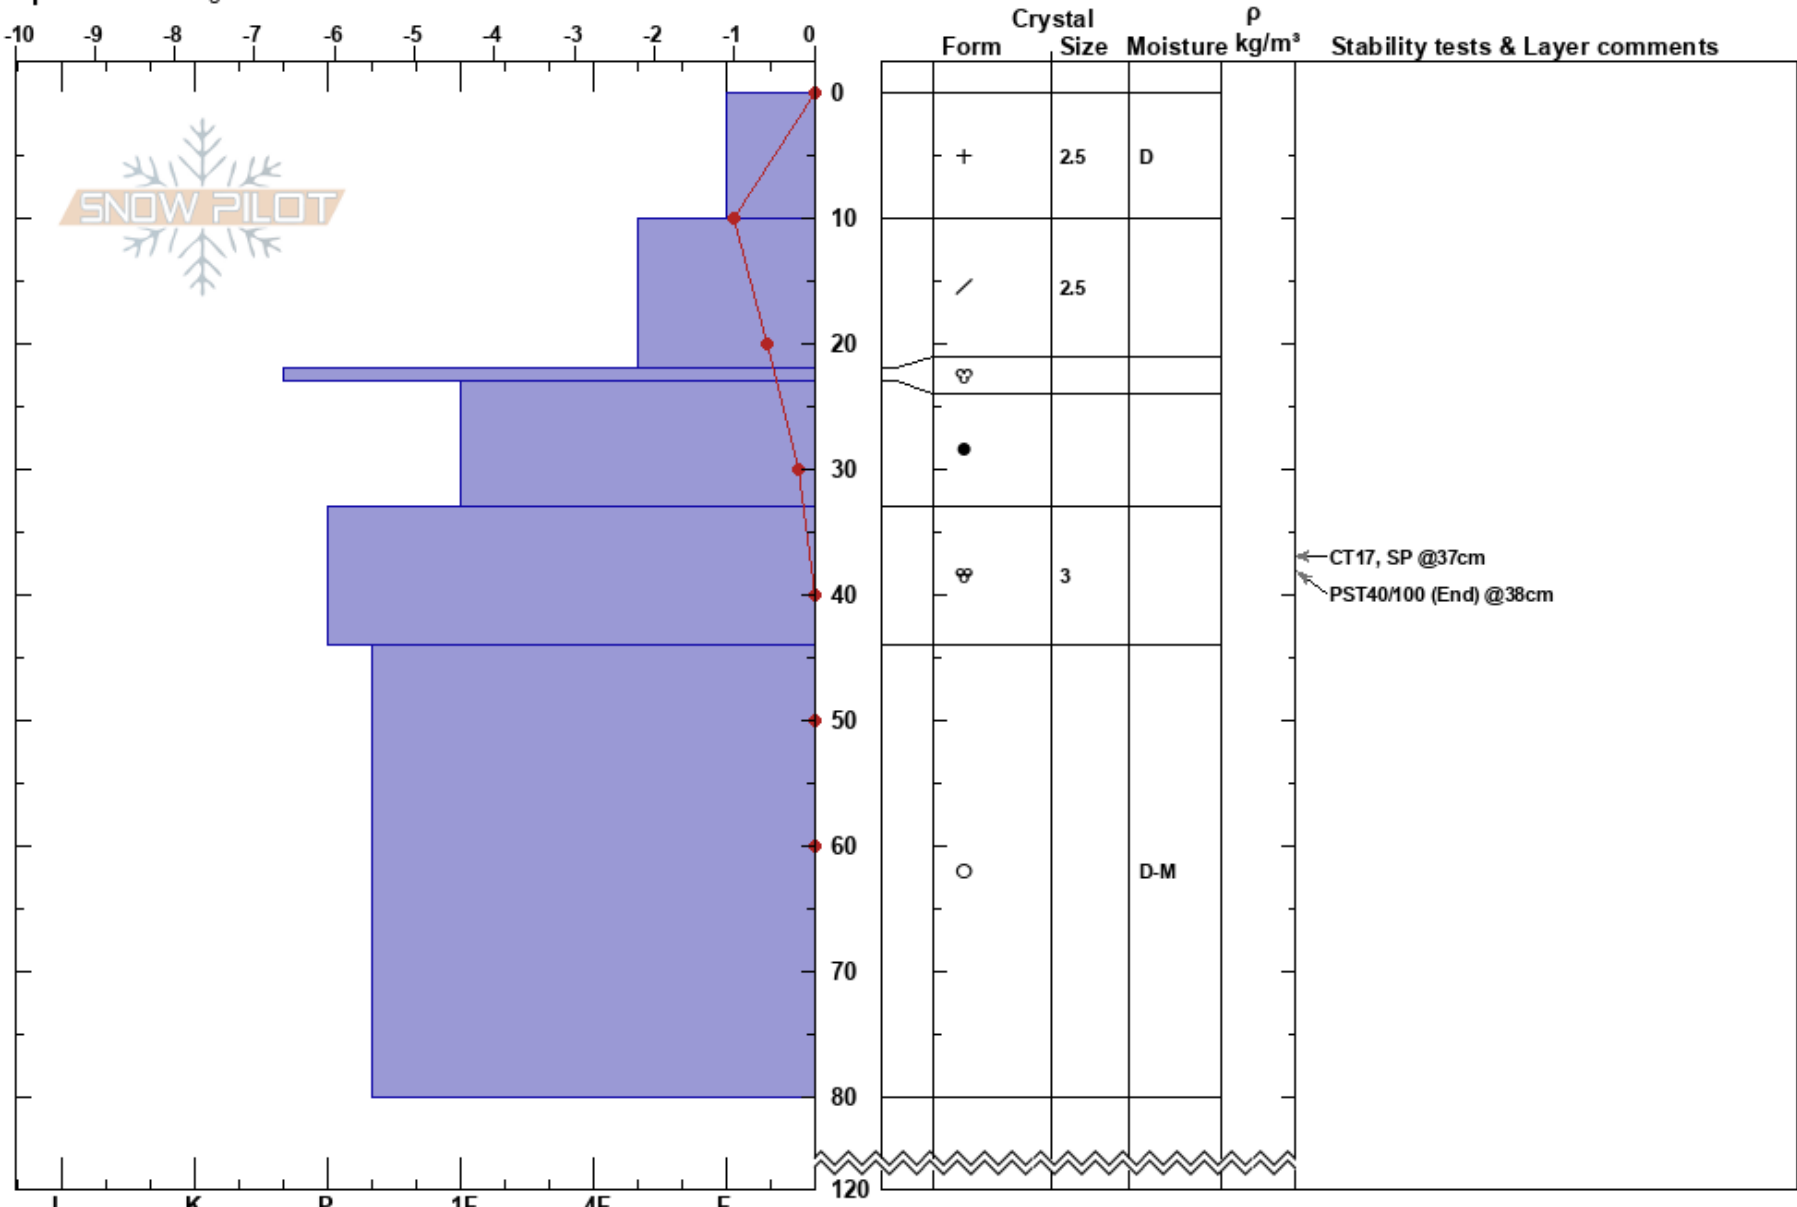

Undir Grasholabrunum
 Tröllaskagi
 Iceland
 Elevation: 670 m
 Aspect:
 Specifics: Pit dug in a Ski Area

Gestur Hansson
 11/04/2017 - 09:00
 Co-ord: 66.13228N, -18.98233W
 Slope Angle:
 Wind Loading:

Stability:
 Air Temperature: 2.2°C
 Sky Cover: OVC
 Precipitation: S-1
 Wind: SW Calm

HS:120
 PF:30 33-44cm:Problematic layer

Notes: það hefur bætt 10cm í nótt engin hreyfin sjáanleg