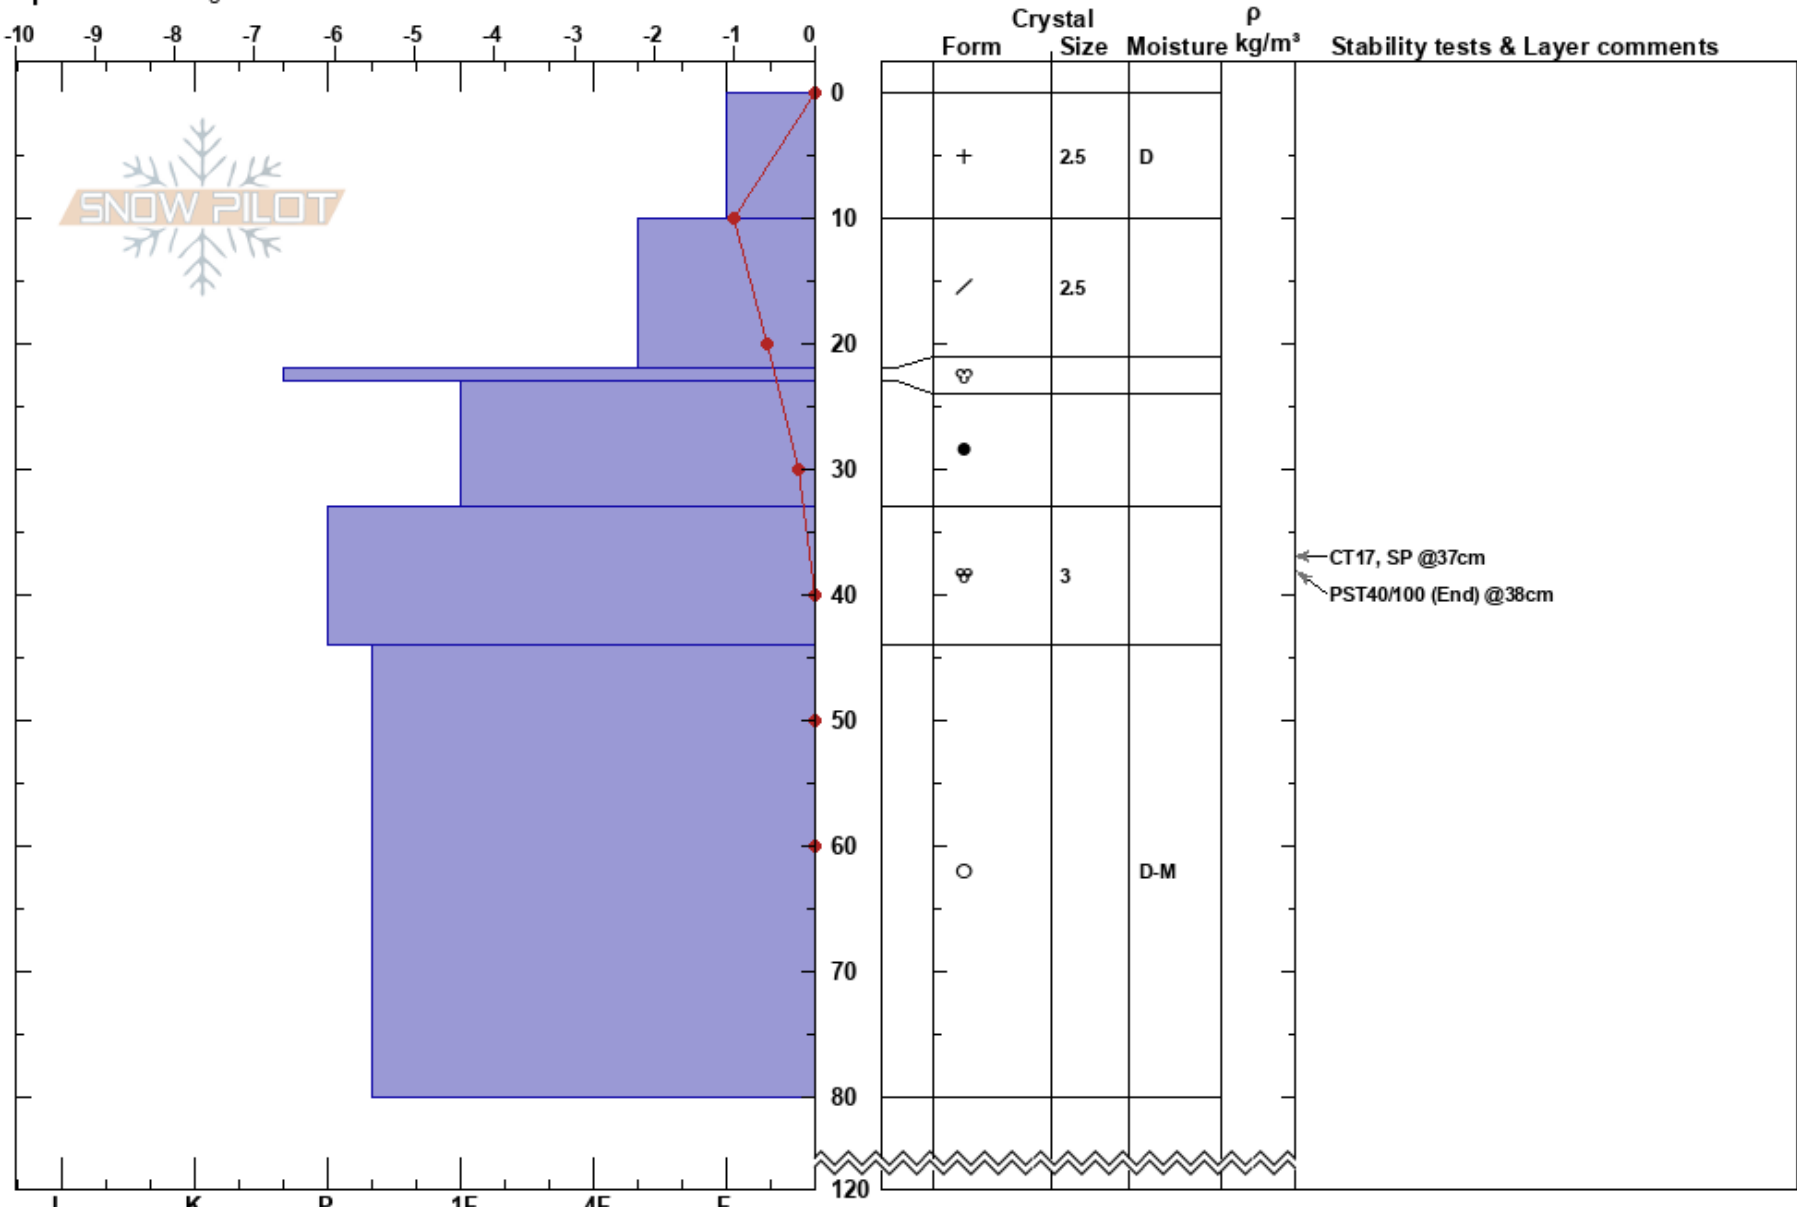

Undir Grasholabrunum
Tröllaskagi
Iceland
Elevation: 670 m
Aspect:
Specifics: Pit dug in a Ski Area

Gestur Hansson
11/04/2017 - 09:00
Co-ord: 66.13228N, -18.98233W
Slope Angle:
Wind Loading:

Stability:
Air Temperature: 2.2°C
Sky Cover: OVC
Precipitation: S-1
Wind: SW Calm

HS:120
PF:30 33-44cm:Problematic layer

Notes: það hefur bætt 10cm í nótt engin hreyfin sjáanleg