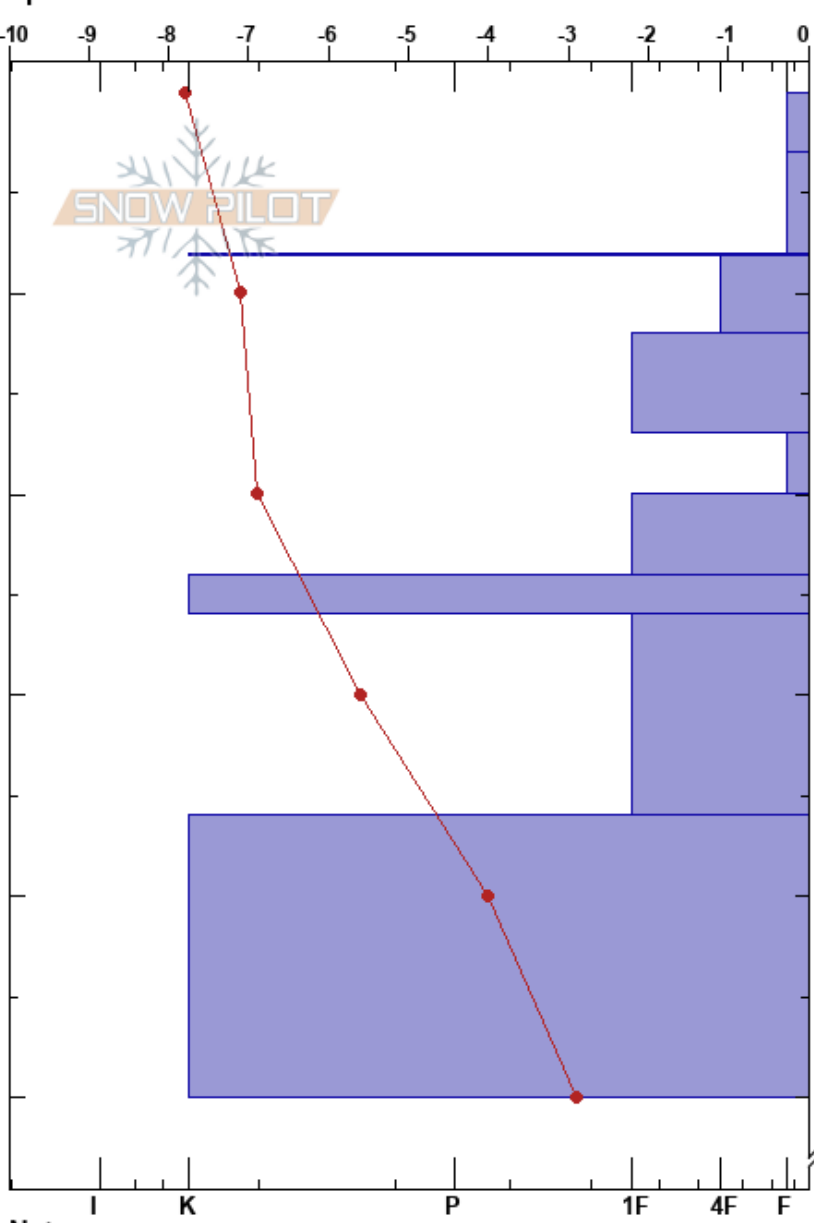

Välliste O
 Södra Jämtland
 Sweden
 Elevation: 860 m
 Aspect: E
 Specifics:

Oskar Brodén
 09/01/2021 - 11:49
 Co-ord:
 Slope Angle: 32°
 Wind Loading: no

Stability:
 Air Temperature: -6.8°C PF:50
 Sky Cover: FEW
 Precipitation: NO
 Wind: SW Light Breeze

Layer Notes:

Form	Crystal Size	Moisture	ρ kg/m ³	Stability tests & Layer comments
∇	30			
∅	2			
=				
□	1.5			
•	0.5			
∧ (□)	3(2)			← ECTN14 @18cm
⊙(□)				
■				
□ (∧)	2(3)			
⊙				

Notes: