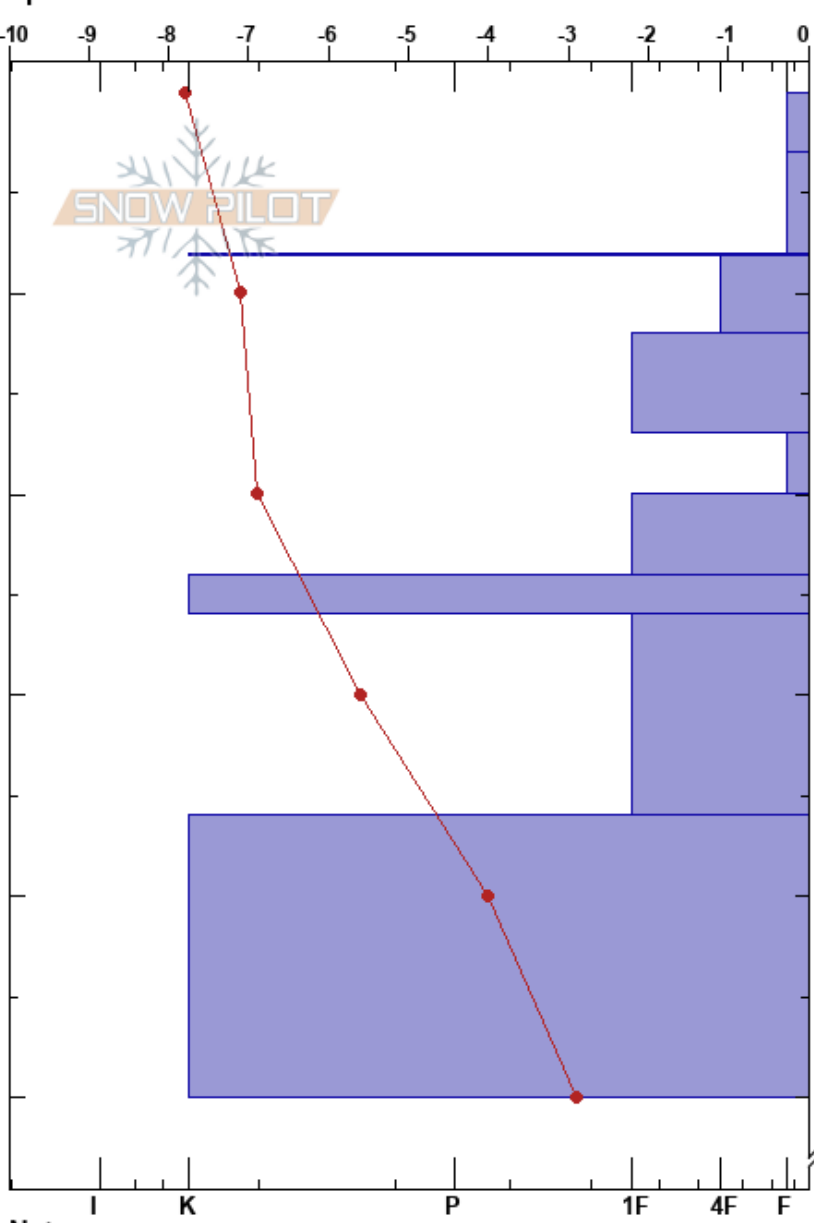

Välliste O
 Södra Jämtland
 Sweden
 Elevation: 860 m
 Aspect: E
 Specifics:

Oskar Brodén
 09/01/2021 - 11:49
 Co-ord:
 Slope Angle: 32°
 Wind Loading: no

Stability:
 Air Temperature: -6.8°C PF:50
 Sky Cover: FEW
 Precipitation: NO
 Wind: SW Light Breeze

Layer Notes:

Form	Crystal		ρ kg/m ³	Stability tests & Layer comments
	Size	Moisture		
∇	30			
∅	2			
=				
□	1.5			
•	0.5			
∧ (□)	3(2)			← ECTN14 @18cm
⊙(□)				
■				
□ (∧)	2(3)			
⊙				

Notes: