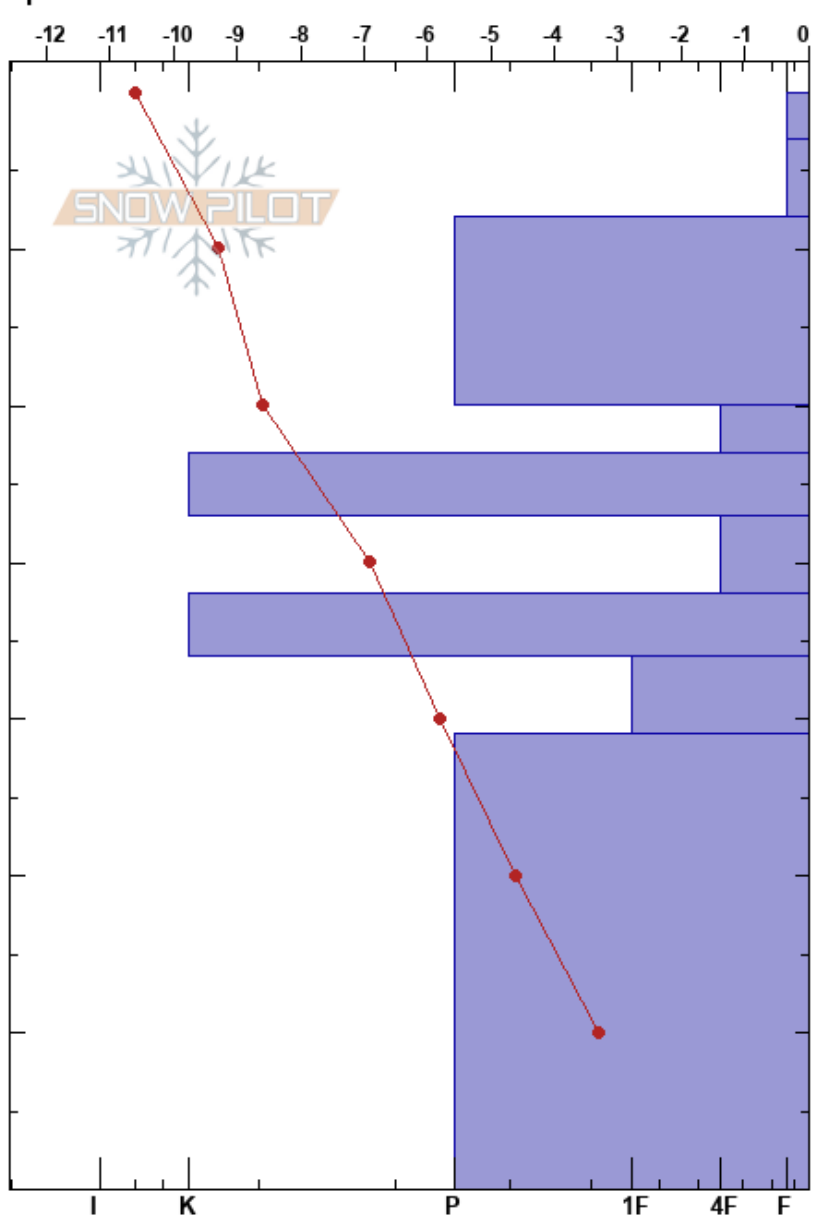

Välliste N
 Södra Jämtland
 Sweden
 Elevation: 994 m
 Aspect: N
 Specifics:

Oskar Brodén
 09/01/2021 - 11:10
 Co-ord:
 Slope Angle: 25°
 Wind Loading:

Stability:
 Air Temperature: -8.3°C PF:15
 Sky Cover: FEW
 Precipitation:
 Wind: SW Light Breeze

Layer Notes:

Form	Crystal		Moisture	ρ kg/m ³	Stability tests & Layer comments
	Size				
V	30				
(□)	1.5				
•	0.5				
□	1.5-2				← PST90/100 (End) @22cm
⊙⊙					← ECTN15 @22cm
□	1.5-2				
⊙⊙					
□	1.5				
•					