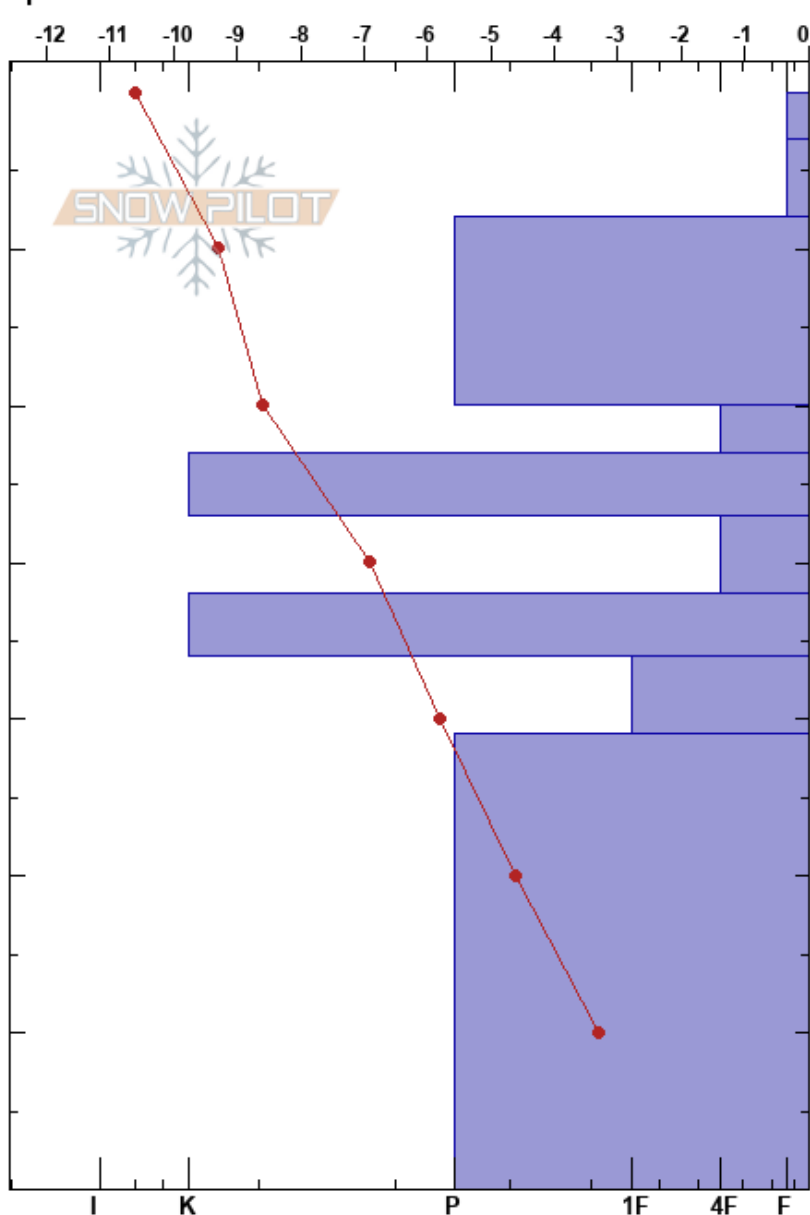

Välliste N
 Södra Jämtland
 Sweden
 Elevation: 994 m
 Aspect: N
 Specifics:

Oskar Brodén
 09/01/2021 - 11:10
 Co-ord:
 Slope Angle: 25°
 Wind Loading:

Stability:
 Air Temperature: -8.3°C PF:15
 Sky Cover: FEW
 Precipitation:
 Wind: SW Light Breeze

Layer Notes:

Form	Crystal		Moisture	ρ kg/m ³	Stability tests & Layer comments
	Size				
V	30				
(□)	1.5				
•	0.5				
□	1.5-2				← PST90/100 (End) @22cm
⊙⊙					← ECTN15 @22cm
□	1.5-2				
⊙⊙					
□	1.5				
•					