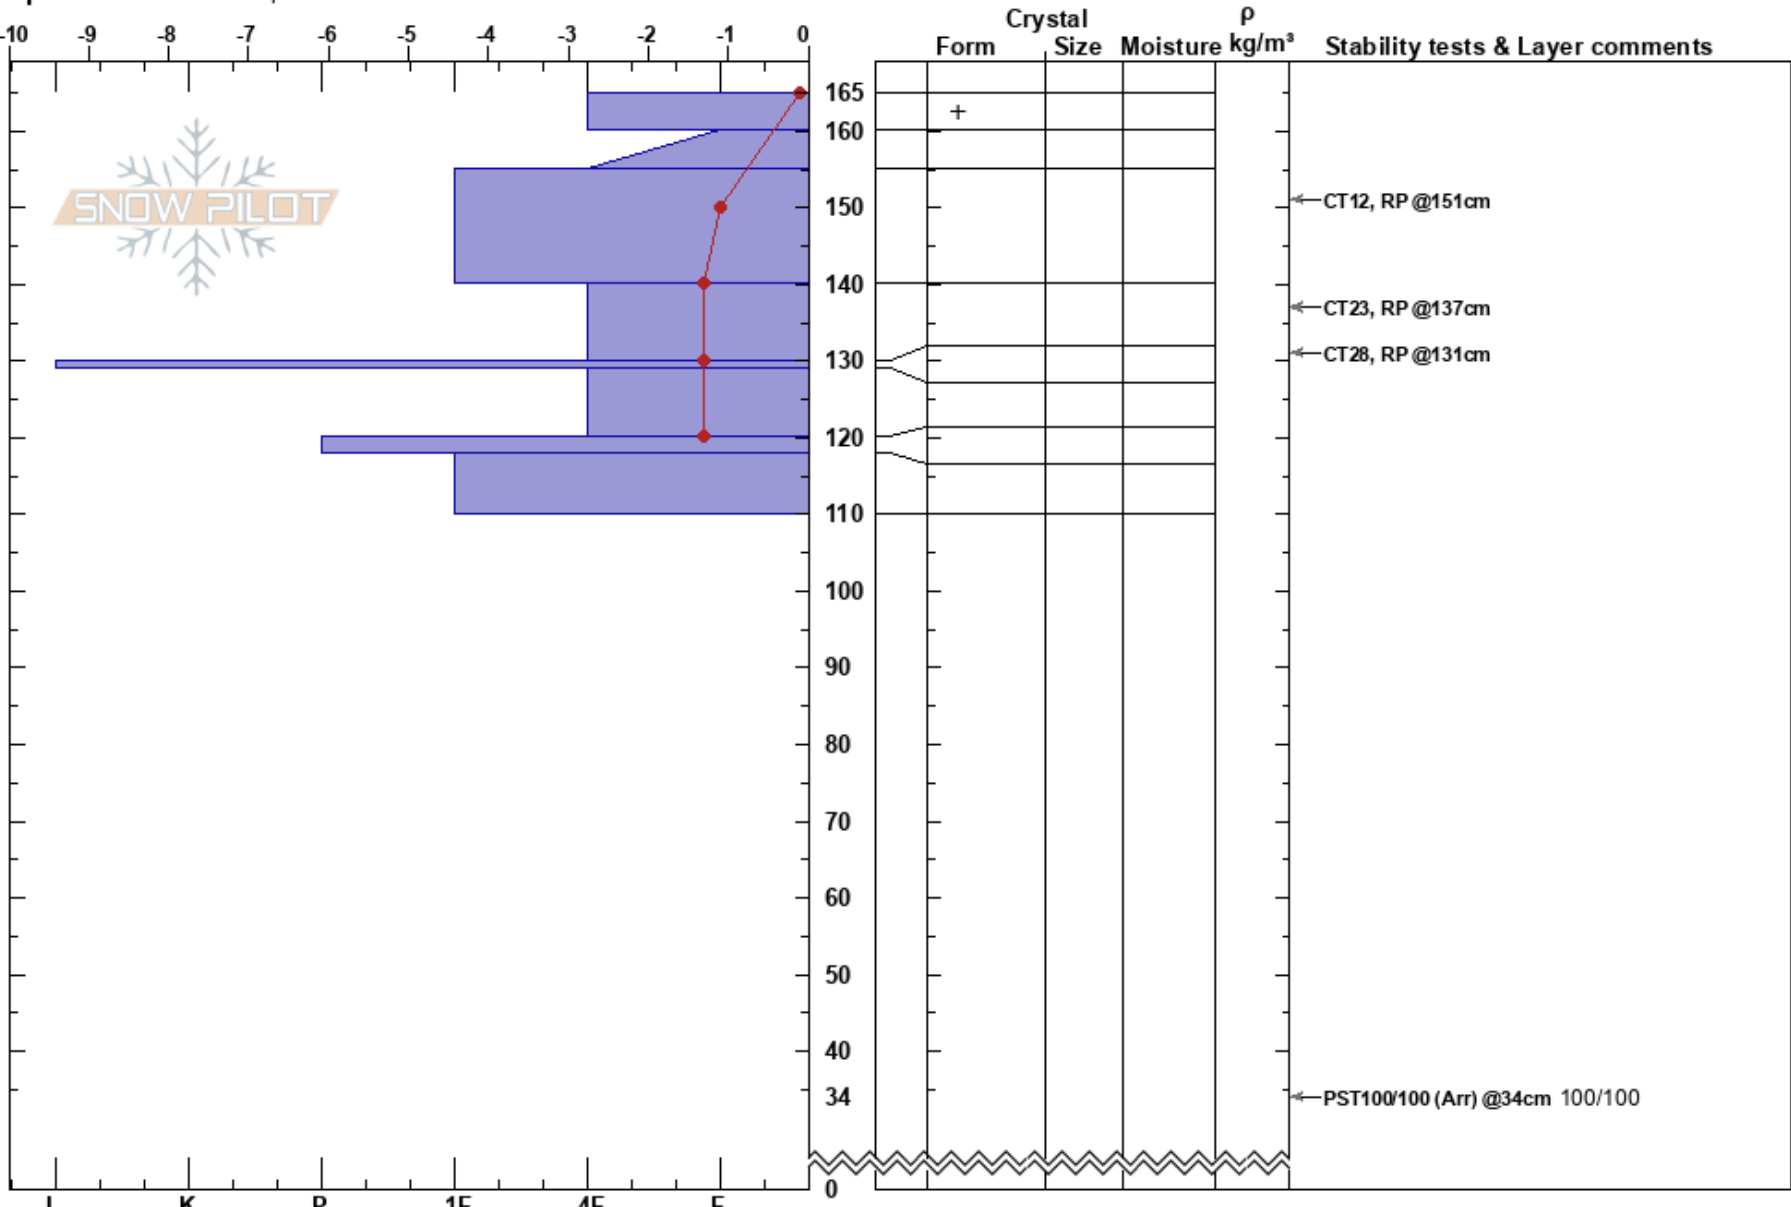

Bunny Tow Pass, MT, FW Peter Nave

Eaglecrest 01/07/2021 - 1:00pm

AK Co-ord: 58.27342N, -134.54048W

Elevation: 742 m Slope Angle: 15°

Aspect: SE Wind Loading:

Specifics: We skied slope

Stability:

Air Temperature:

Sky Cover: OVC

Precipitation: S-1

Wind:

HS:165

Layer Notes:

Notes: