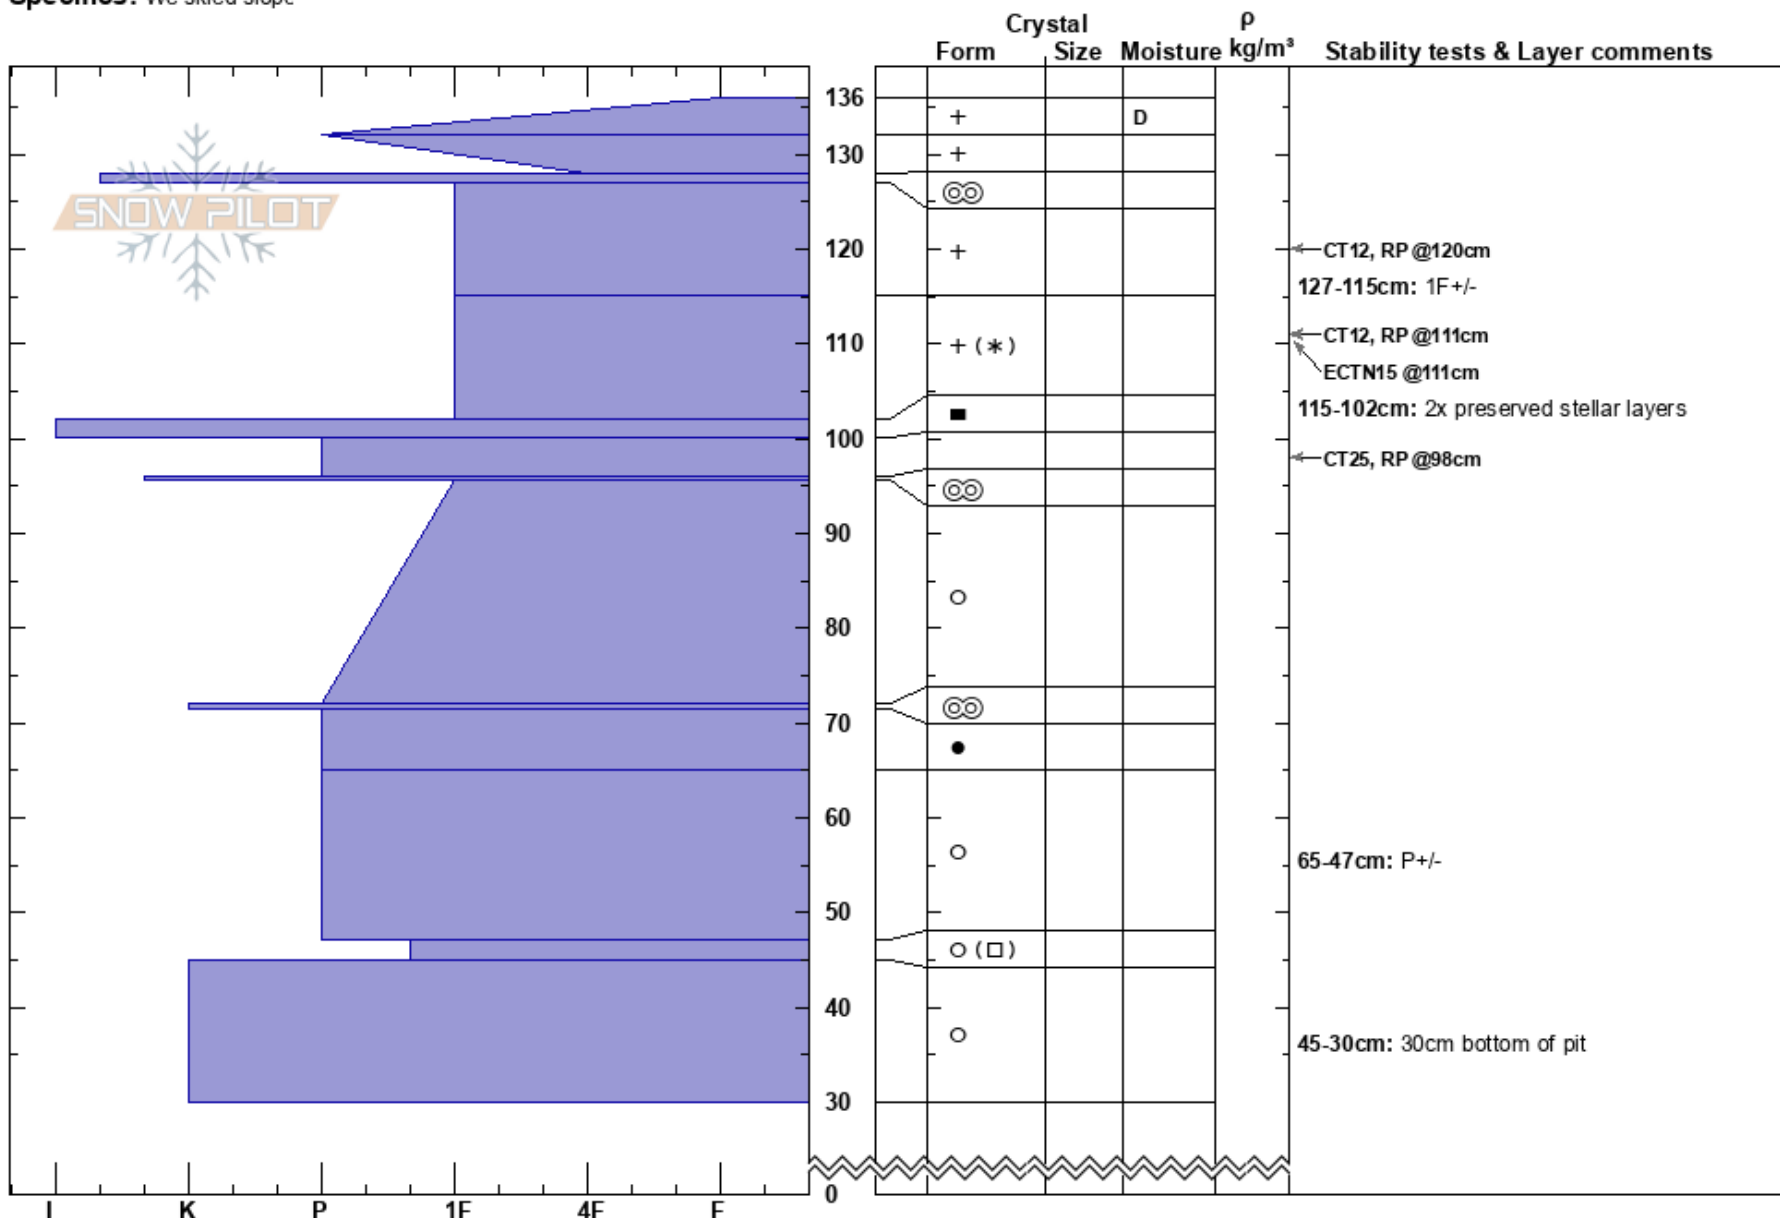

Fruit Bowl Mid East
 Eaglecrest
 AK
Elevation: 747 m
Aspect: NW
Specifics: We skied slope

Peter Nave
 01/08/2021 - 2:00pm
Co-ord: 58.25684N, -134.49722W
Slope Angle: 22°
Wind Loading: previous

Stability:
Air Temperature: -1°C
Sky Cover: OVC
Precipitation: S2
Wind: Calm

HS: 136
PS: 40
 127-115cm: 1F+/-
 115-102cm: 2x preserved stellar layers
 115-102cm: Problematic layer
 65-47cm: P+/-
 45-30cm: 30cm bottom of pit

Notes: Ridge lee to SE winds. Nil precip most of the day, then suddenly snowing 2cms an hour at the time of observation