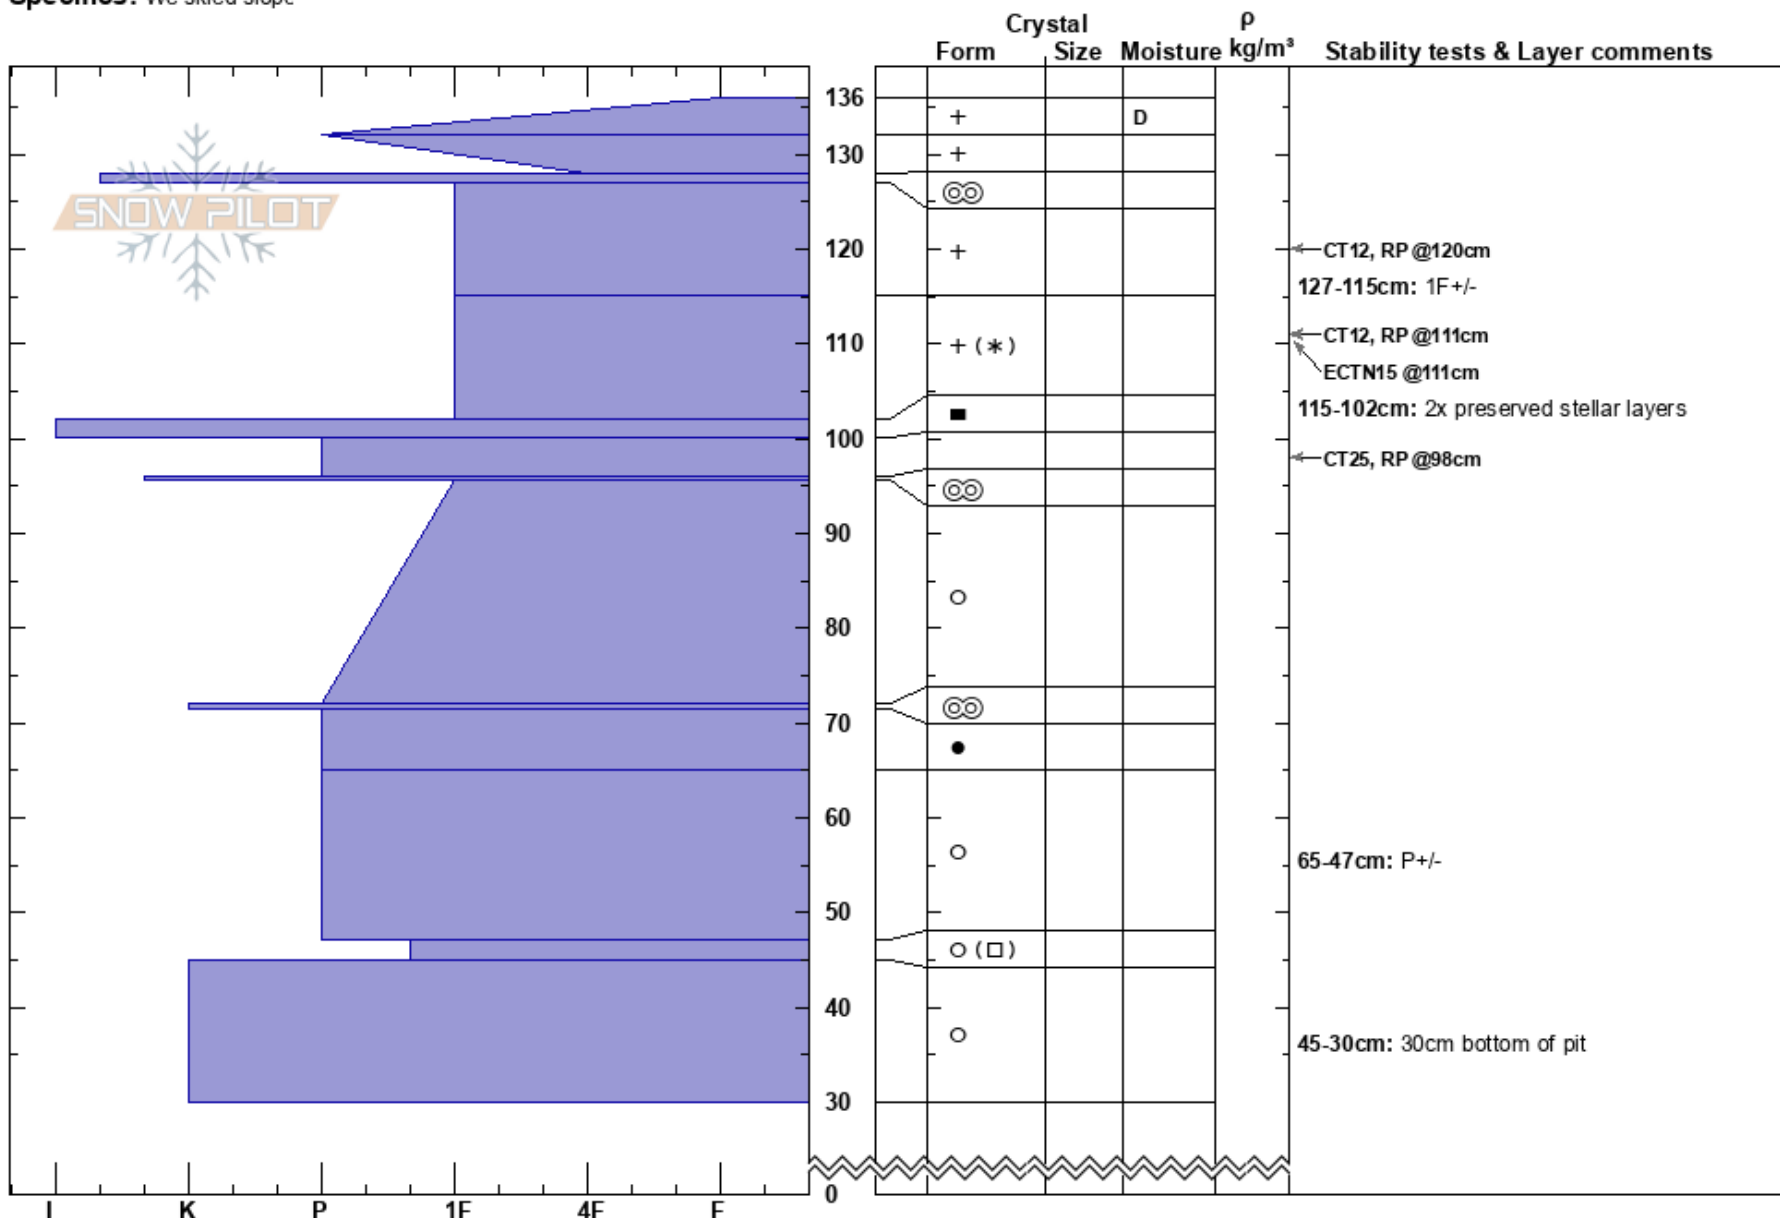

Fruit Bowl Mid East
 Eaglecrest
 AK
Elevation: 747 m
Aspect: NW
Specifics: We skied slope

Peter Nave
 01/08/2021 - 2:00pm
Co-ord: 58.25684N, -134.49722W
Slope Angle: 22°
Wind Loading: previous

Stability:
Air Temperature: -1°C
Sky Cover: OVC
Precipitation: S2
Wind: Calm

HS: 136
PS: 40
127-115cm: 1F+/-
115-102cm: 2x preserved stellar layers
115-102cm: Problematic layer
65-47cm: P+/-
45-30cm: 30cm bottom of pit

Notes: Ridge lee to SE winds. Nil precip most of the day, then suddenly snowing 2cms an hour at the time of observation