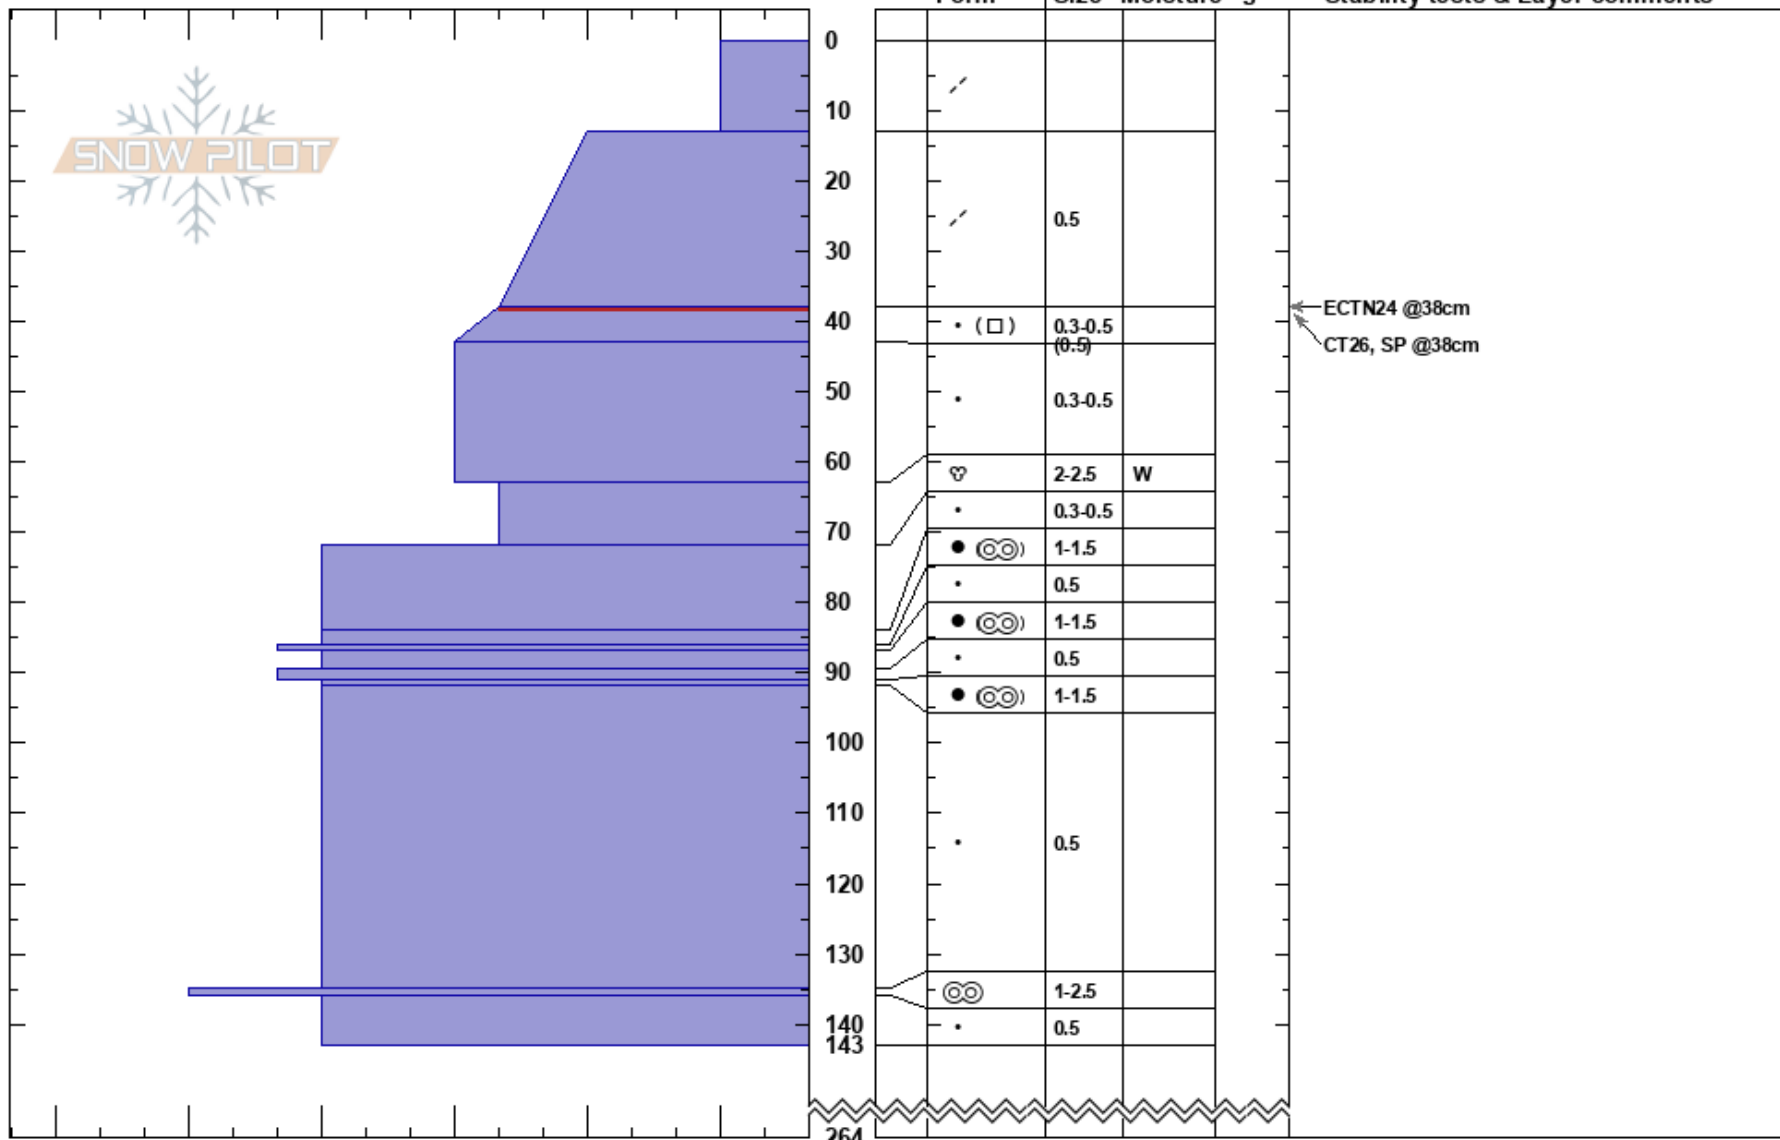

Lichtenberg bench
 Stevens Pass
 WA
 Elevation: 4211 ft
 Aspect: SE
 Specifics: Recent avalanche activity on different slopes

Sammy Spence
 01/08/2021 - 11:00am
 Co-ord: 47.77801N, -121.08650W
 Slope Angle: 15°
 Wind Loading: previous

Stability: HS:264
 Air Temperature: 38-43cm: Problematic layer
 Sky Cover: OVC
 Precipitation: S-1
 Wind: E Light Breeze

Notes: