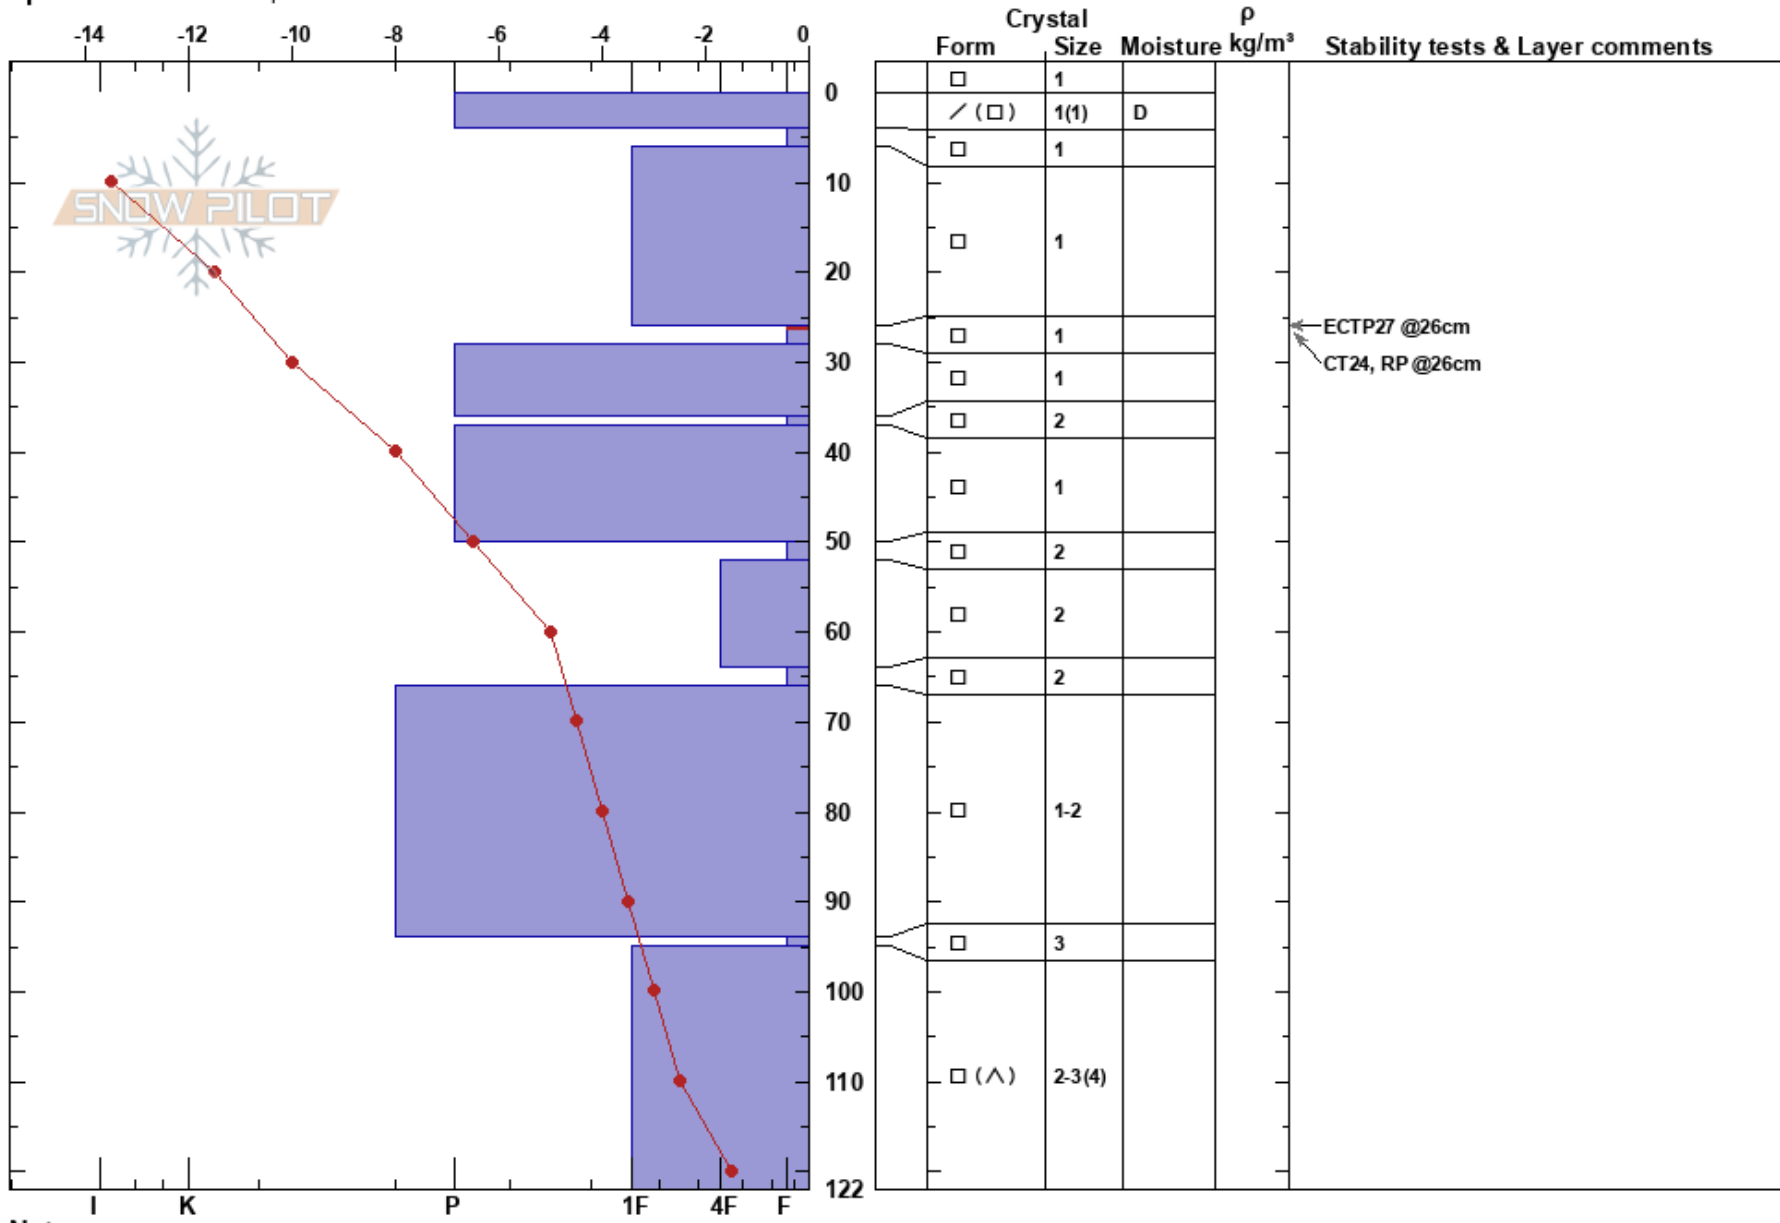

Cirque Peak Alp

James Walter

Stability:

HS:122

Layer Notes:

Banff, Yoho and Kootenay 08/01/2021 - 12:45

Air Temperature: -6°C

PF:20

26-28cm: Problematic layer

AB Co-ord: 11U 538431E 5727767N

Sky Cover: FEW

Elevation: 2455 m

Slope Angle: 22°

Precipitation: NO

Aspect: SW

Wind Loading:

Wind: Calm

Specifics: We skied slope

Notes: